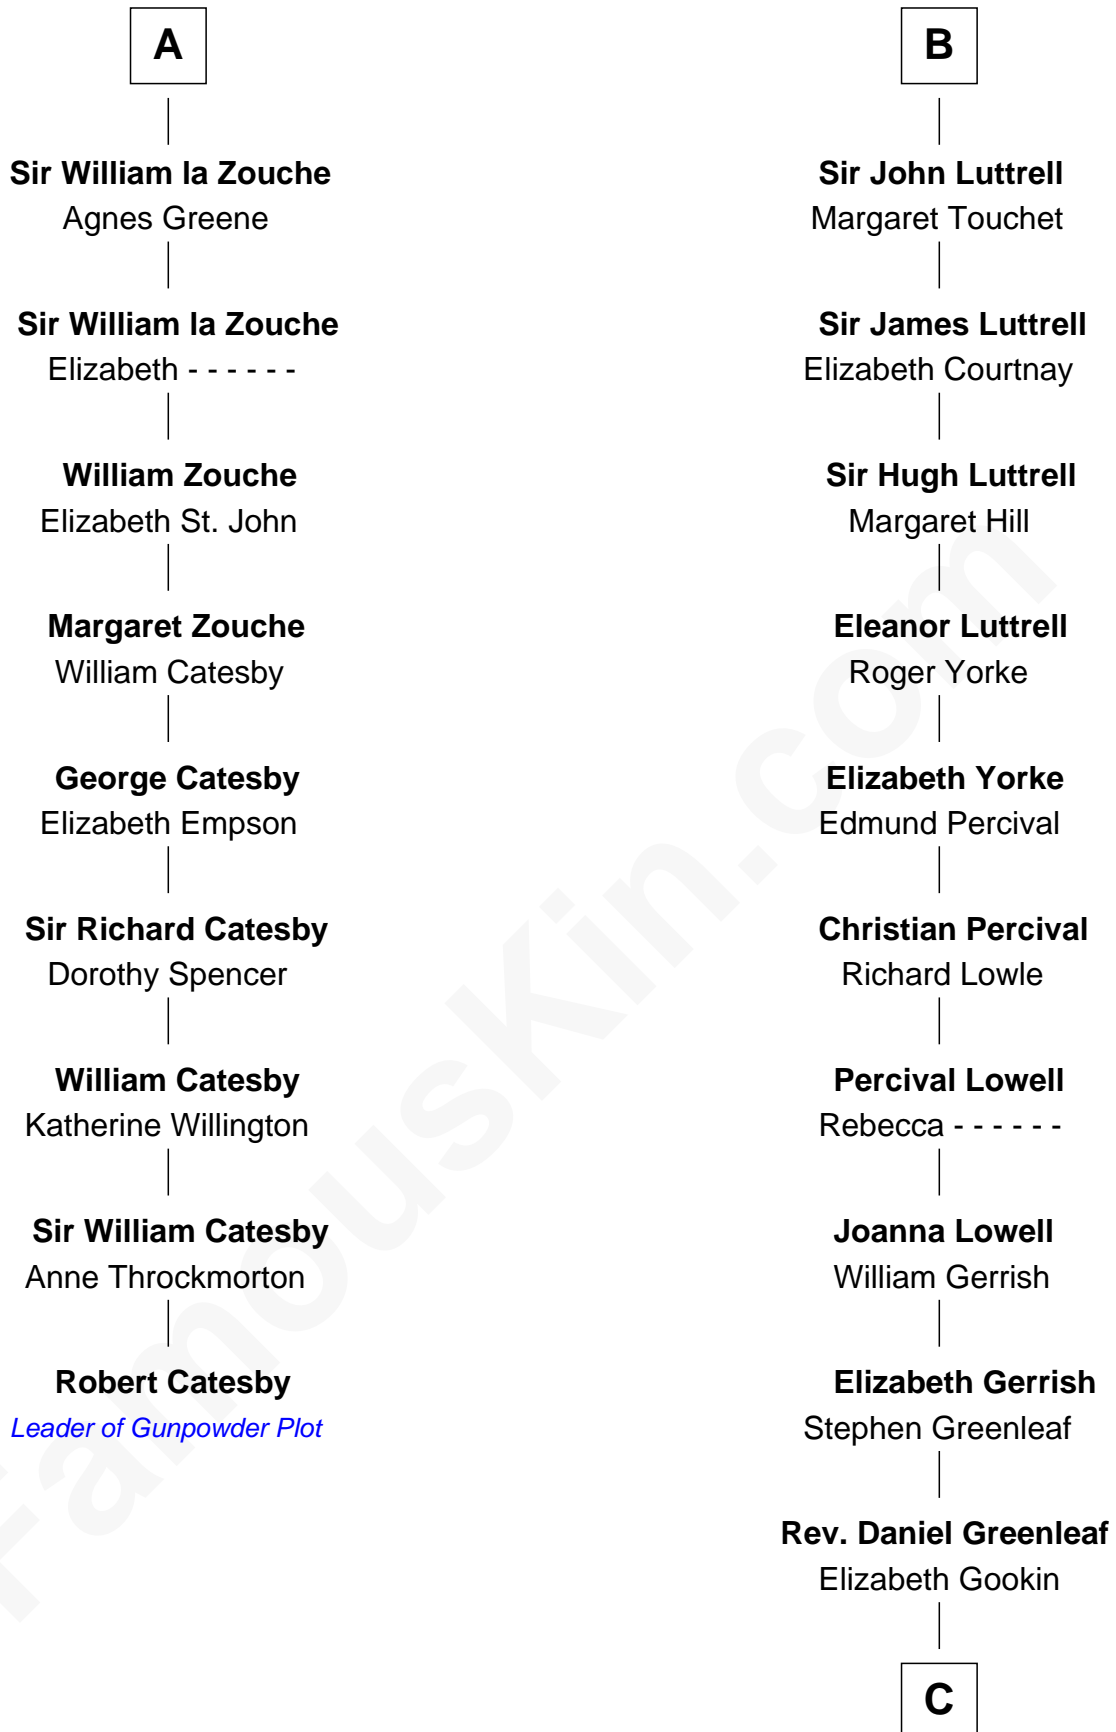

# FamousKin.com Relationship Chart of

**Robert Catesby**

*Leader of Gunpowder Plot*

15th cousin 5 times removed of

**Herman Melville**

*Author of Moby Dick*

**C**

—  
**Mercy Greenleaf**

John Scollay

—  
**Priscilla Scollay**

Thomas Melville

—  
**Allan Melville**

Maria Gansevoort

—  
**Herman Melville**

*Author of Moby Dick*