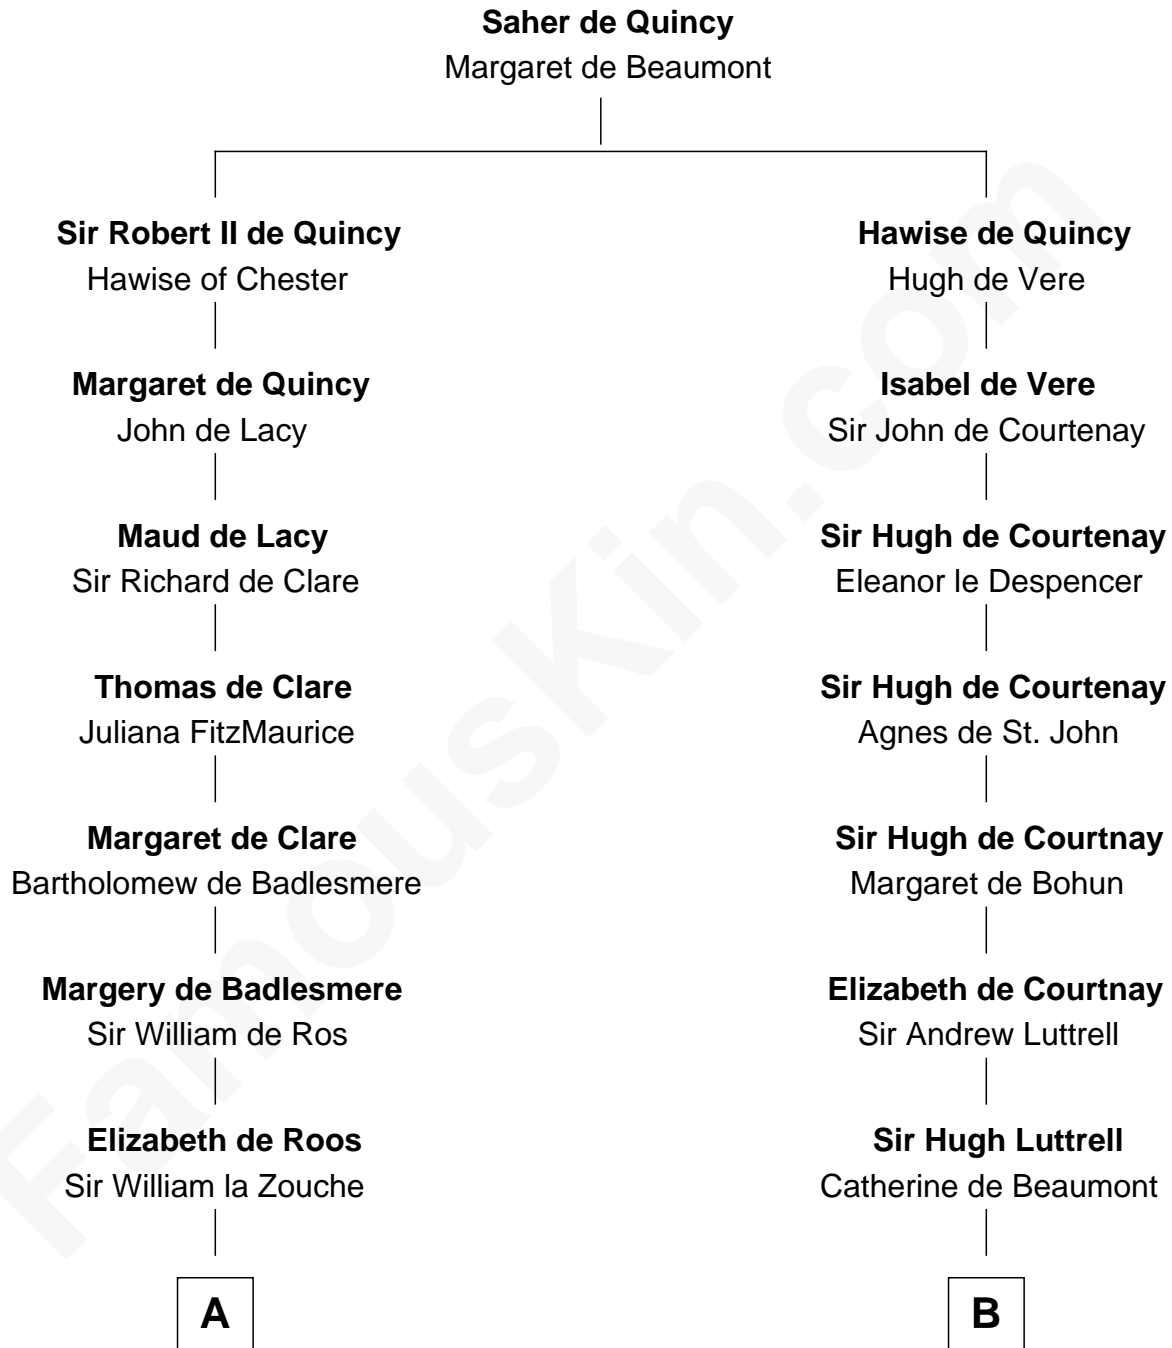

# FamousKin.com Relationship Chart of

**Robert Catesby**

*Leader of Gunpowder Plot*

15th cousin 5 times removed of

**Herman Melville**

*Author of Moby Dick*

**C**

—  
**Mercy Greenleaf**

John Scollay

—  
**Priscilla Scollay**

Thomas Melville

—  
**Allan Melville**

Maria Gansevoort

—  
**Herman Melville**

*Author of Moby Dick*