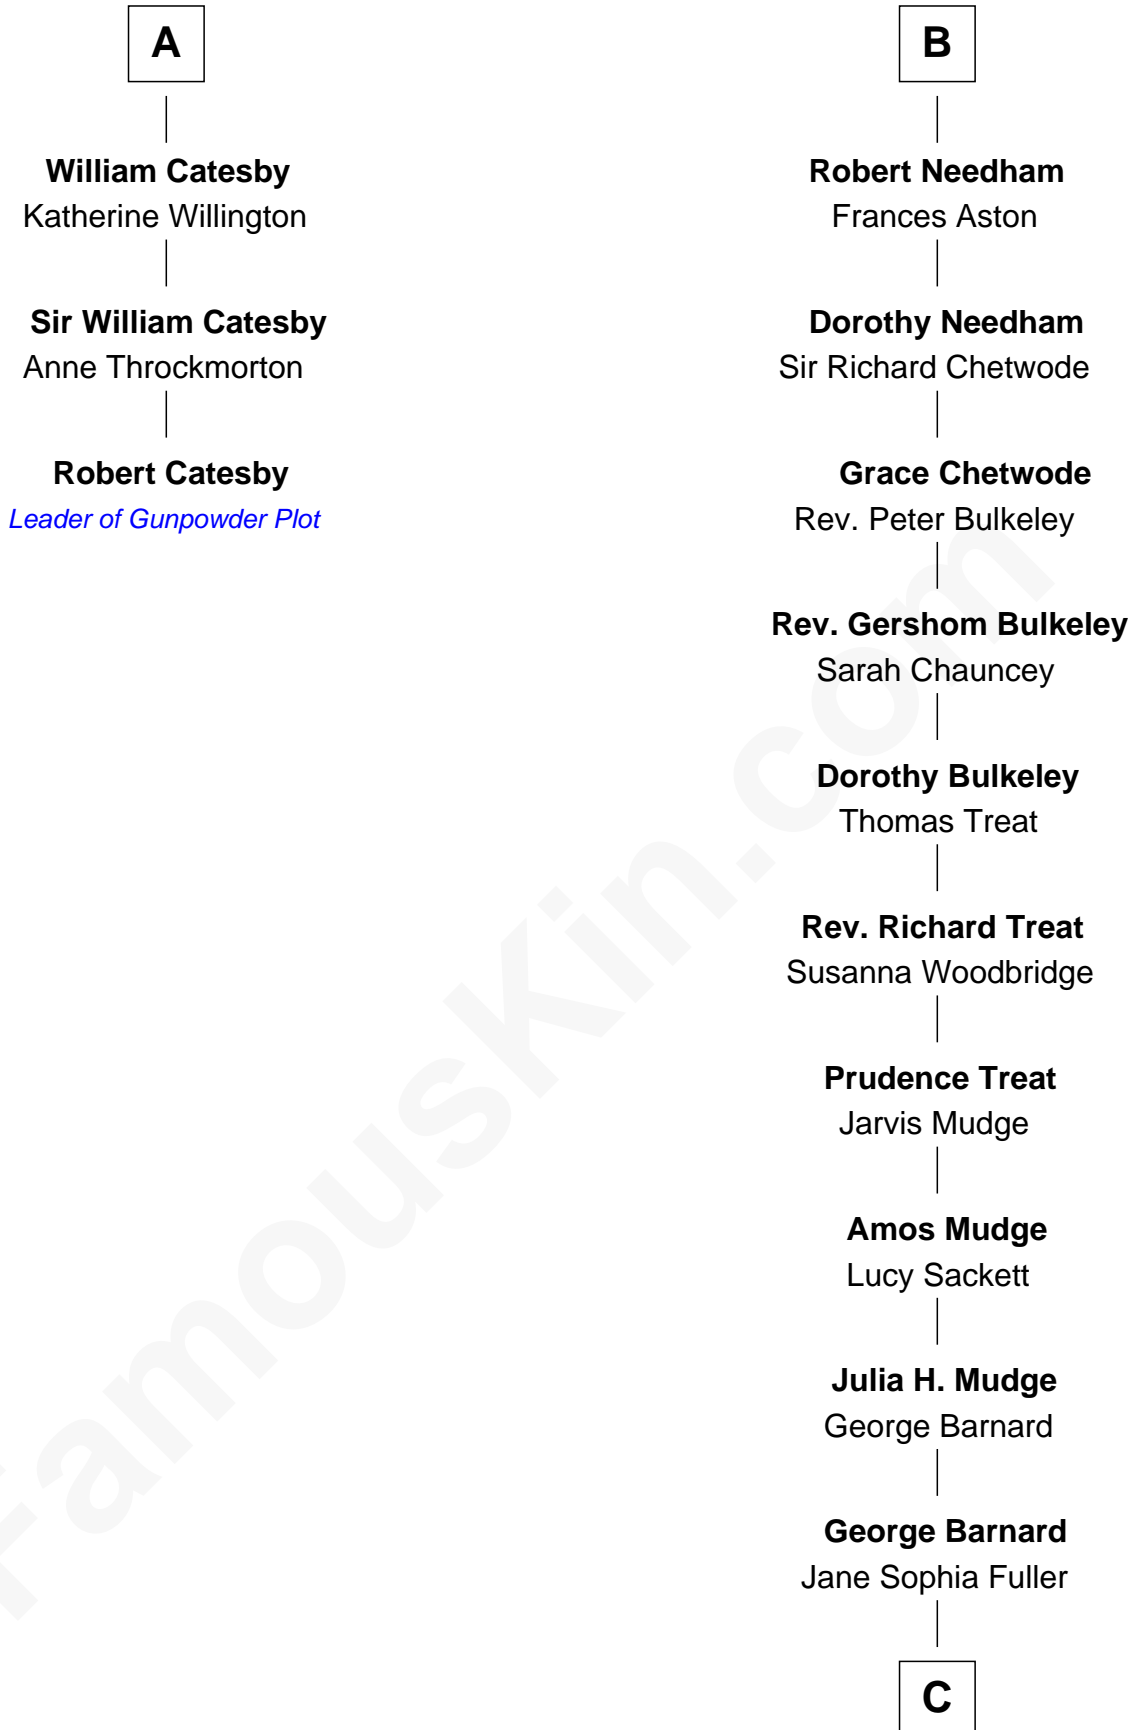

# FamousKin.com Relationship Chart of

**Robert Catesby**

*Leader of Gunpowder Plot*

9th cousin 10 times removed of

**Dick Clark**

*Radio and TV Host*

**Sir William de Ros**  
Margery de Badlesmere

**Elizabeth de Roos**  
Sir William la Zouche

**Sir William la Zouche**  
Agnes Greene

**Sir William la Zouche**  
Elizabeth - - - - -

**William Zouche**  
Elizabeth St. John

**Margaret Zouche**  
William Catesby

**George Catesby**  
Elizabeth Empson

**Sir Richard Catesby**  
Dorothy Spencer

**A**

**Maud de Roos**  
John de Welles

**Anne de Welles**  
James Butler

**James Butler**  
Joan Beauchamp

**Elizabeth Butler**  
John Talbot

**Sir Gilbert Talbot**  
Audrey Cotton

**Sir John Talbot**  
Margaret Troutbeck

**Anne Talbot**  
Thomas Needham

**B**

C

**Charles Fuller Barnard**

Anna May Aldridge

**Julia Fuller Barnard**

Richard Augustus Clark