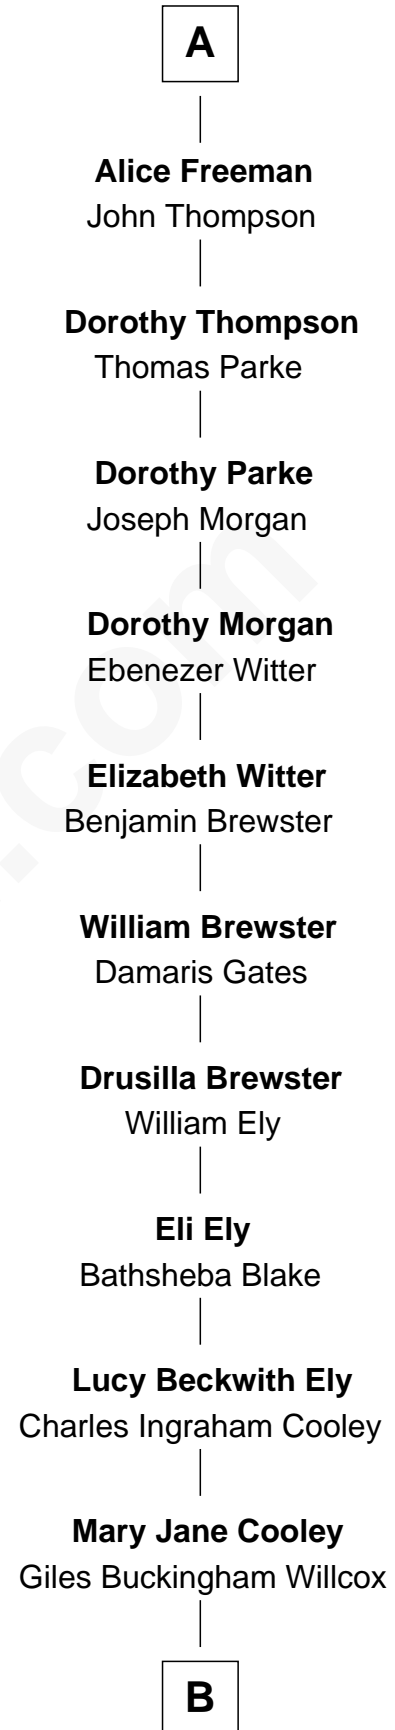

FamousKin.com Relationship Chart of

Robert Catesby

Leader of Gunpowder Plot

5th cousin 15 times removed of

Andrew Shue

TV Actor

Sir John Throckmorton

Eleanor Spinney

Anne Throckmorton

Sir William Catesby

Robert Catesby

Leader of Gunpowder Plot

Agnes Throckmorton

Thomas Winslow

Agnes Winslow

John Giffard

Thomas Giffard

Joan Langston

Amy Giffard

Richard Samwell

Susanna Samwell

Peter Edwards

Edward Edwards

Ursula Coles

Margaret Edwards

Henry Freeman

A

B

—
Harriet Grace Brewster Willcox

Alexander Hunter Gunn

—
Mary Brewster Gunn

Adoniram Judson Wells