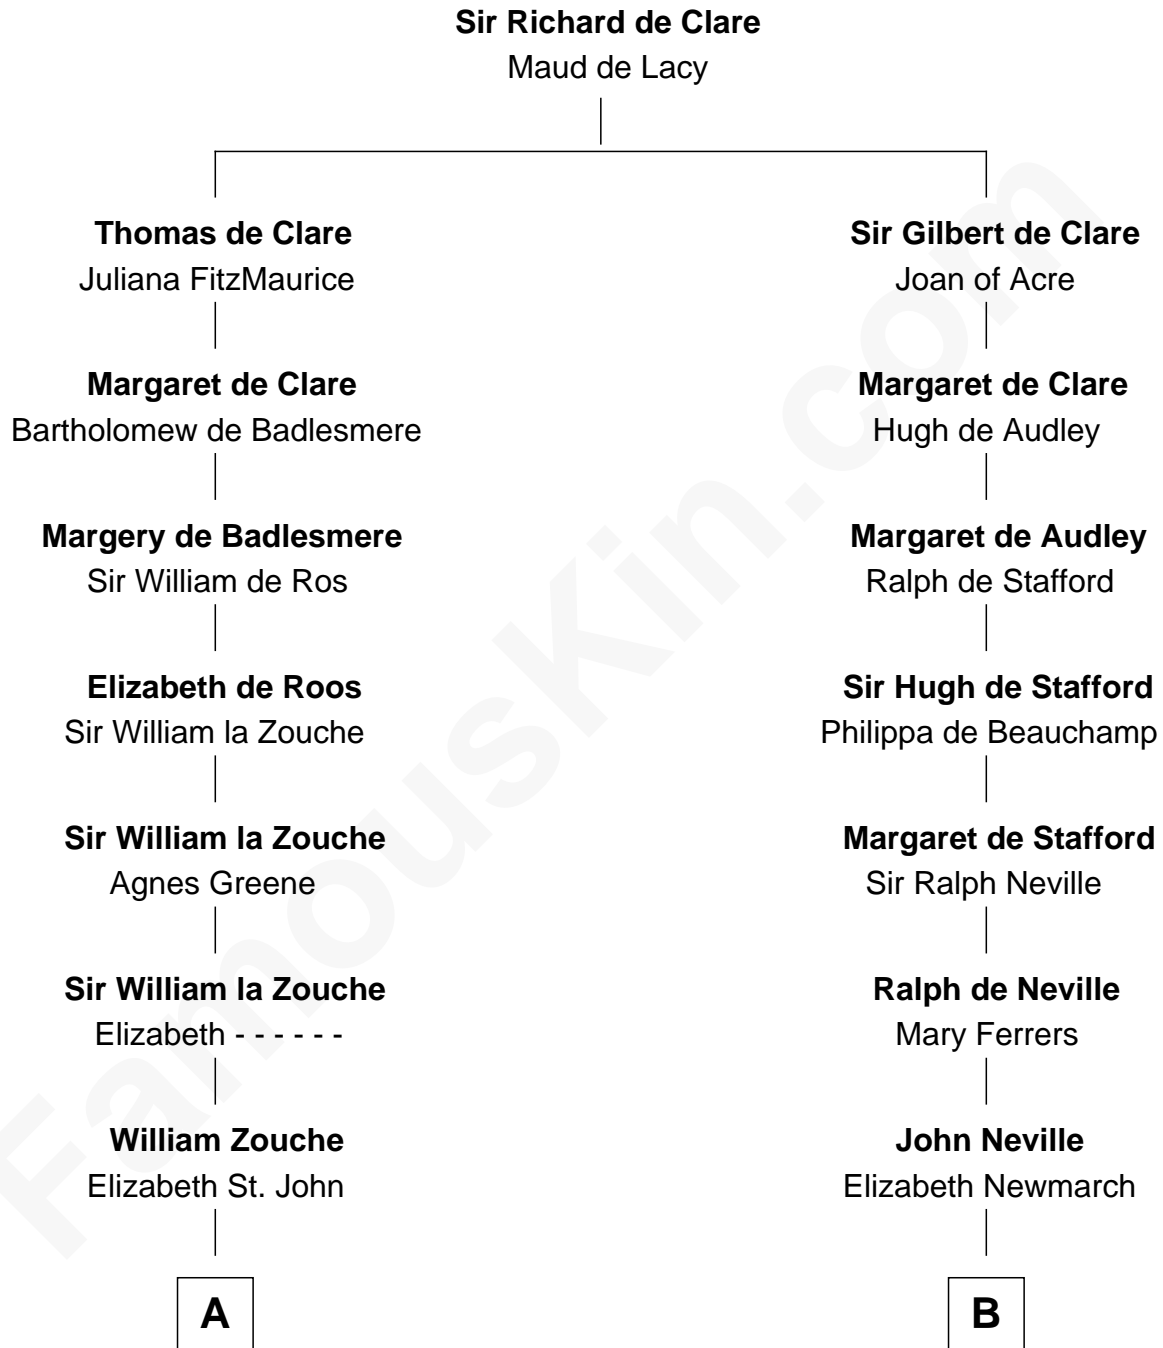

# FamousKin.com Relationship Chart of

**Robert Catesby**

*Leader of Gunpowder Plot*

12th cousin 9 times removed of

**Charles A. Pillsbury**

*Co-Founder of C.A. Pillsbury Co.*

**C**

John Carleton

Hannah Platts

Moses Carleton

Margaret Sprake

Henry Carleton

Polly Greeley

Margaret Sprague Carleton

George Alfred Pillsbury

**Charles A. Pillsbury**