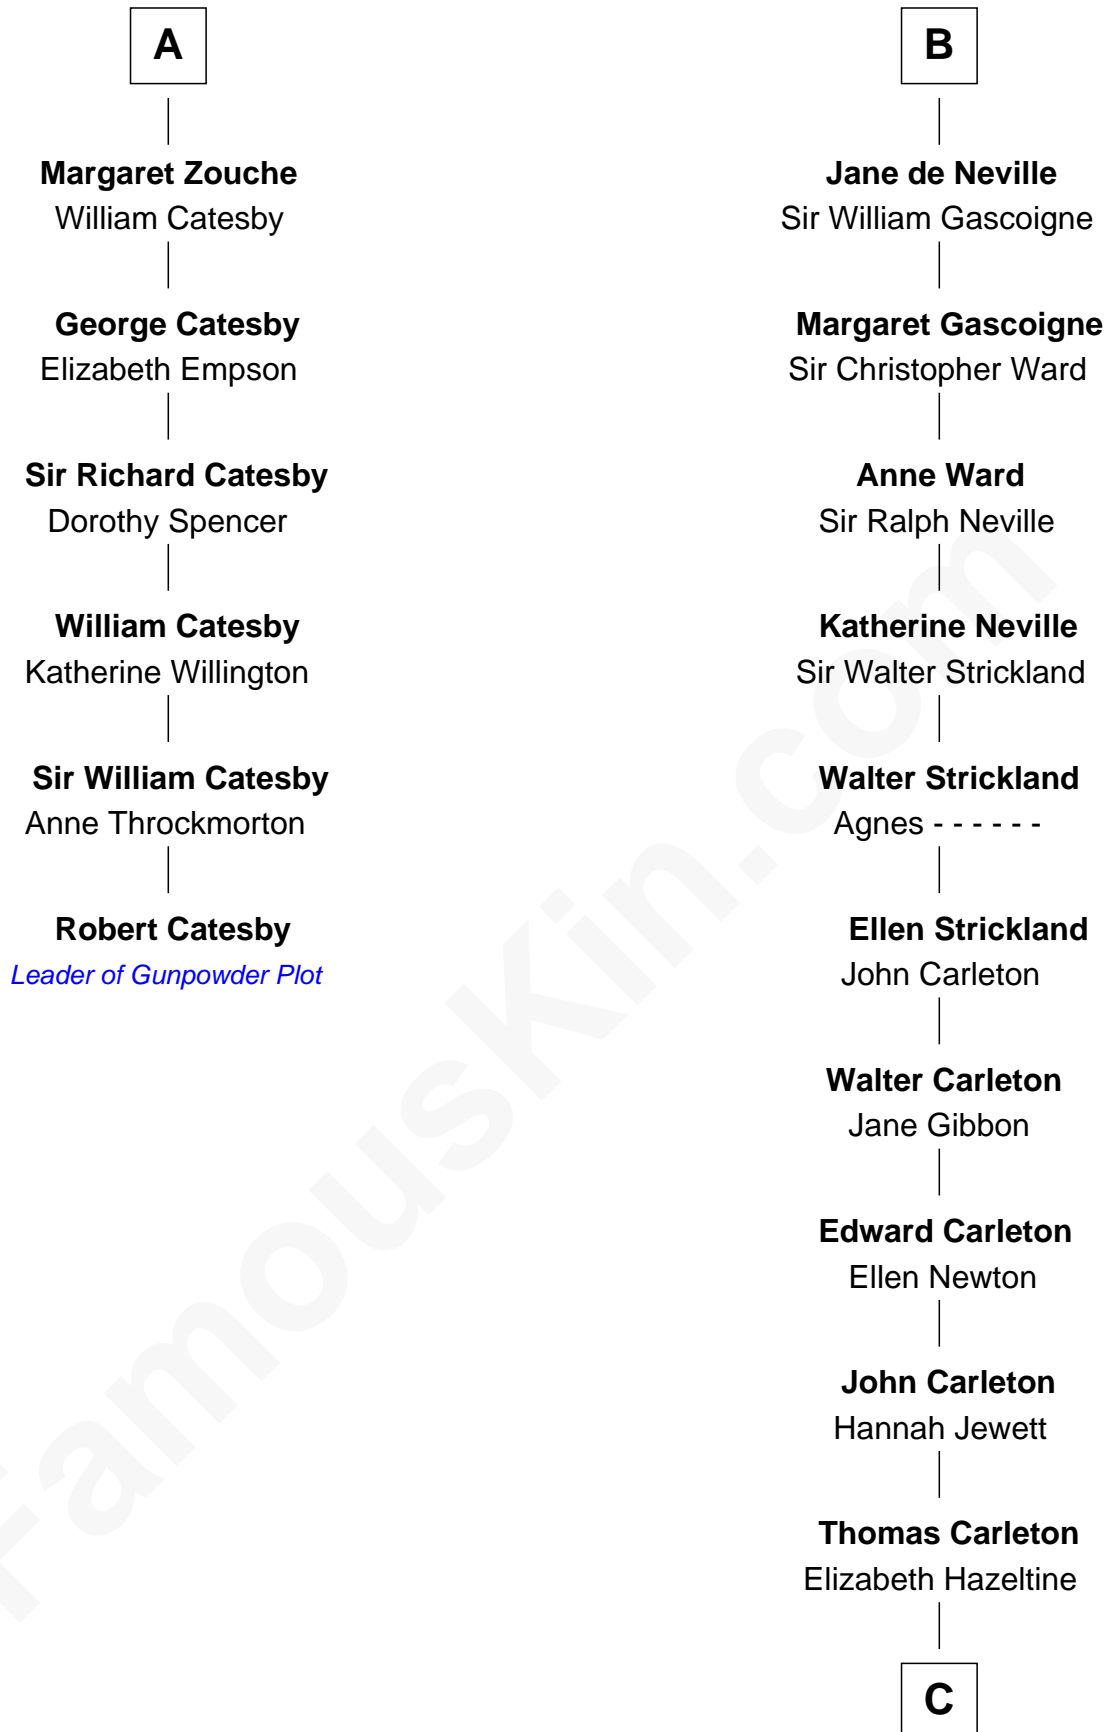

# FamousKin.com Relationship Chart of

**Robert Catesby**

*Leader of Gunpowder Plot*

12th cousin 9 times removed of

**Charles A. Pillsbury**

*Co-Founder of C.A. Pillsbury Co.*

**C**

John Carleton

Hannah Platts

Moses Carleton

Margaret Sprake

Henry Carleton

Polly Greeley

Margaret Sprague Carleton

George Alfred Pillsbury

**Charles A. Pillsbury**