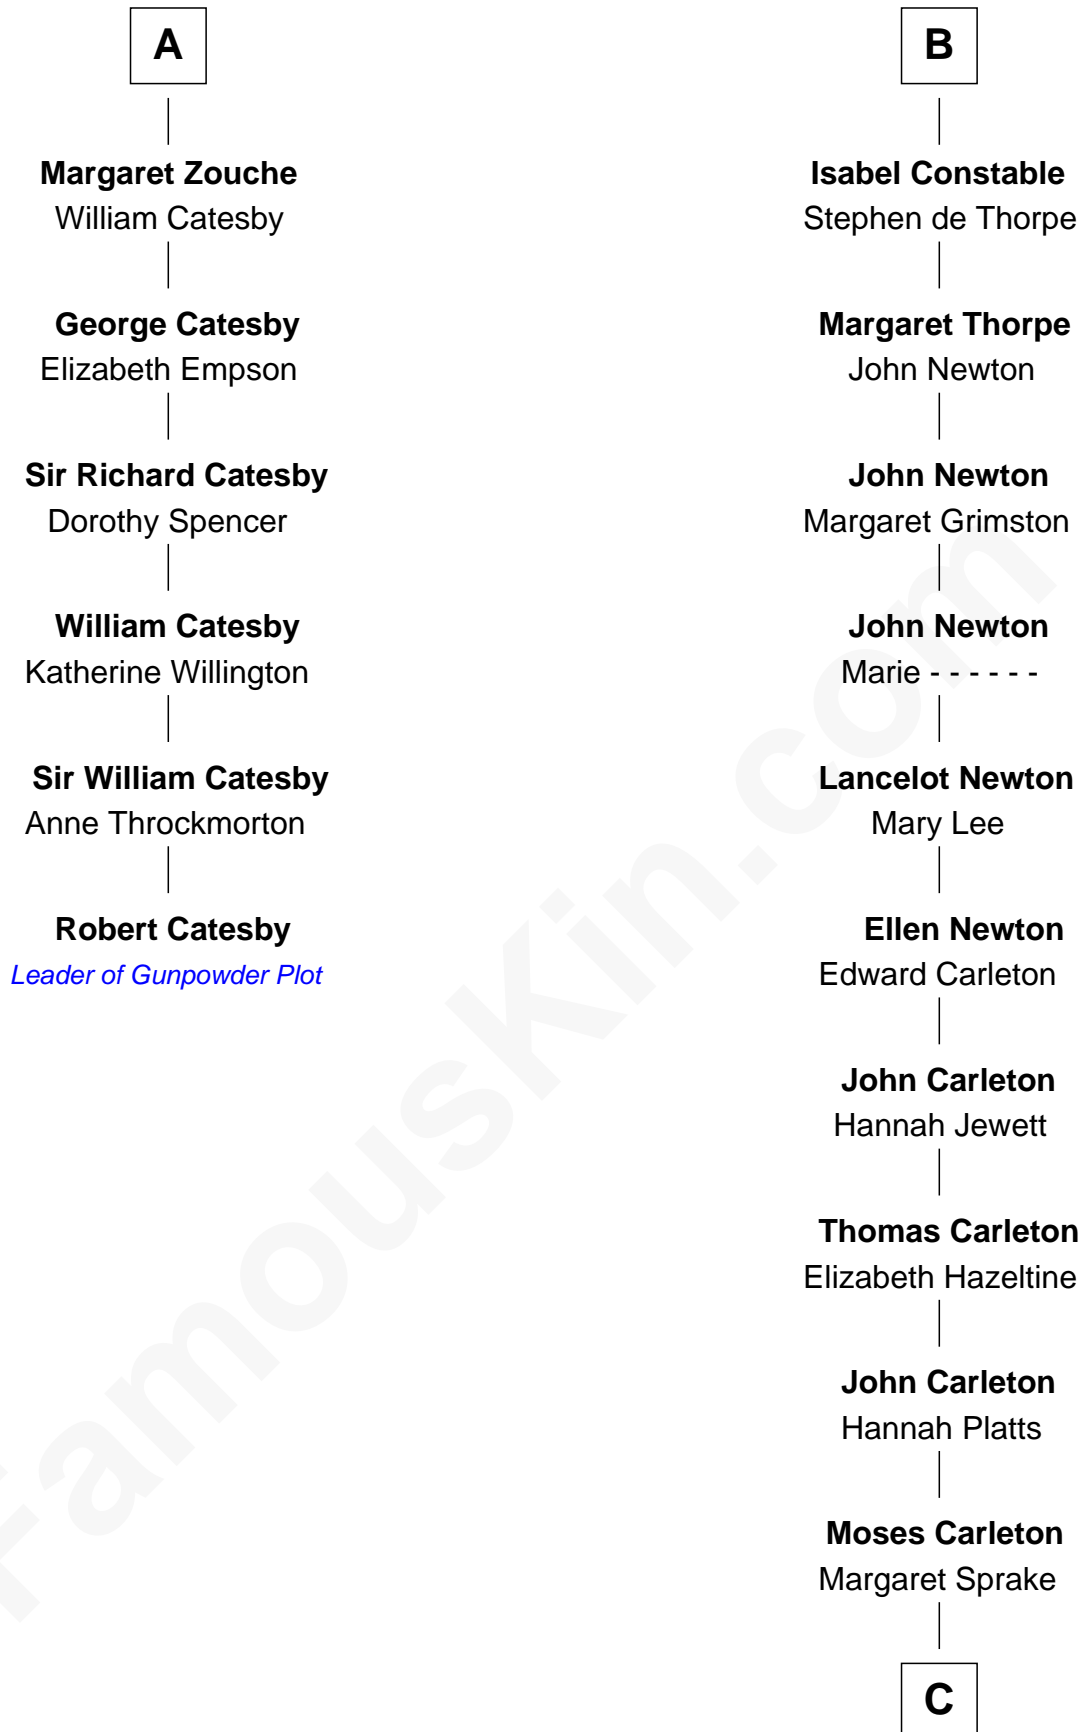

FamousKin.com Relationship Chart of

Robert Catesby

Leader of Gunpowder Plot

12th cousin 7 times removed of

Charles A. Pillsbury

Co-Founder of C.A. Pillsbury Co.

C

Henry Carleton