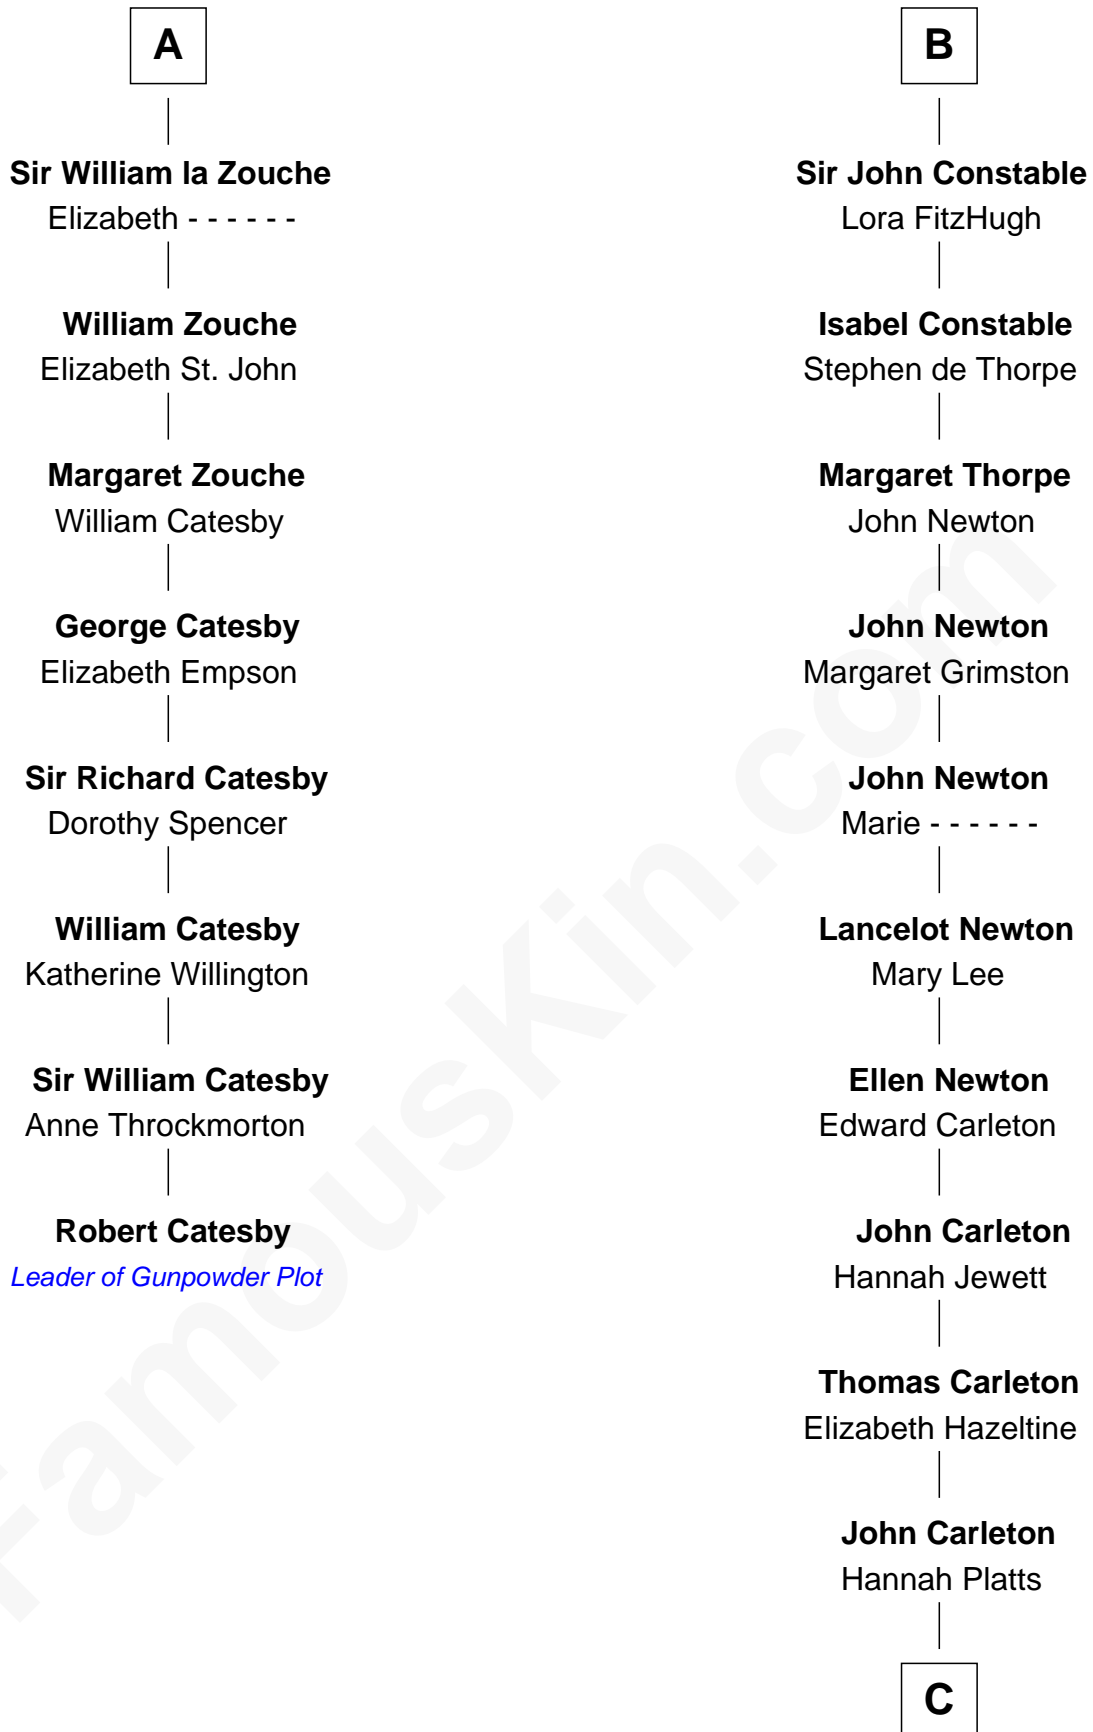

FamousKin.com

Relationship Chart of

Robert Catesby

Leader of Gunpowder Plot

14th cousin 6 times removed of

Charles A. Pillsbury

Co-Founder of C.A. Pillsbury Co.

Sir Odinel de Umfreville

Alice de Lucy

C

—
Moses Carleton

Margaret Sprake

—
Henry Carleton

Polly Greeley

—
Margaret Sprague Carleton

George Alfred Pillsbury