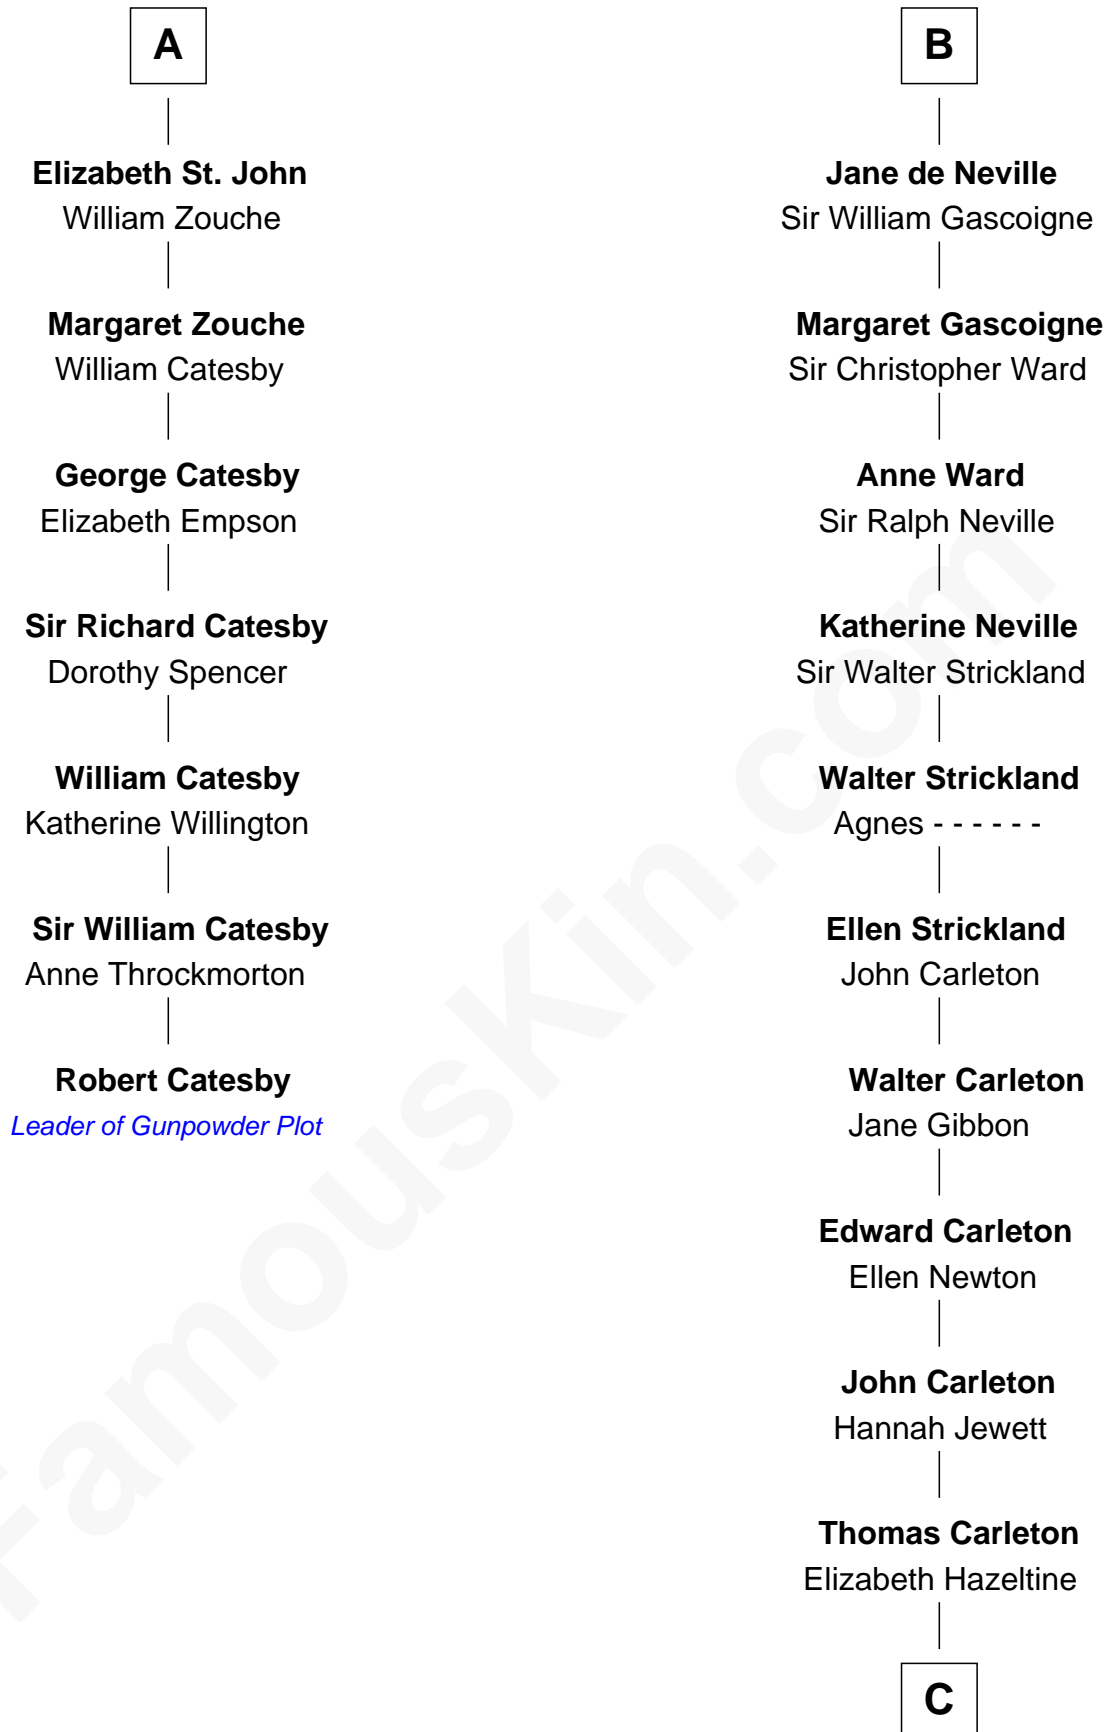

FamousKin.com

Relationship Chart of

Robert Catesby

Leader of Gunpowder Plot

13th cousin 8 times removed of

Charles A. Pillsbury

Co-Founder of C.A. Pillsbury Co.

C

John Carleton

Hannah Platts

Moses Carleton

Margaret Sprake

Henry Carleton

Polly Greeley

Margaret Sprague Carleton

George Alfred Pillsbury