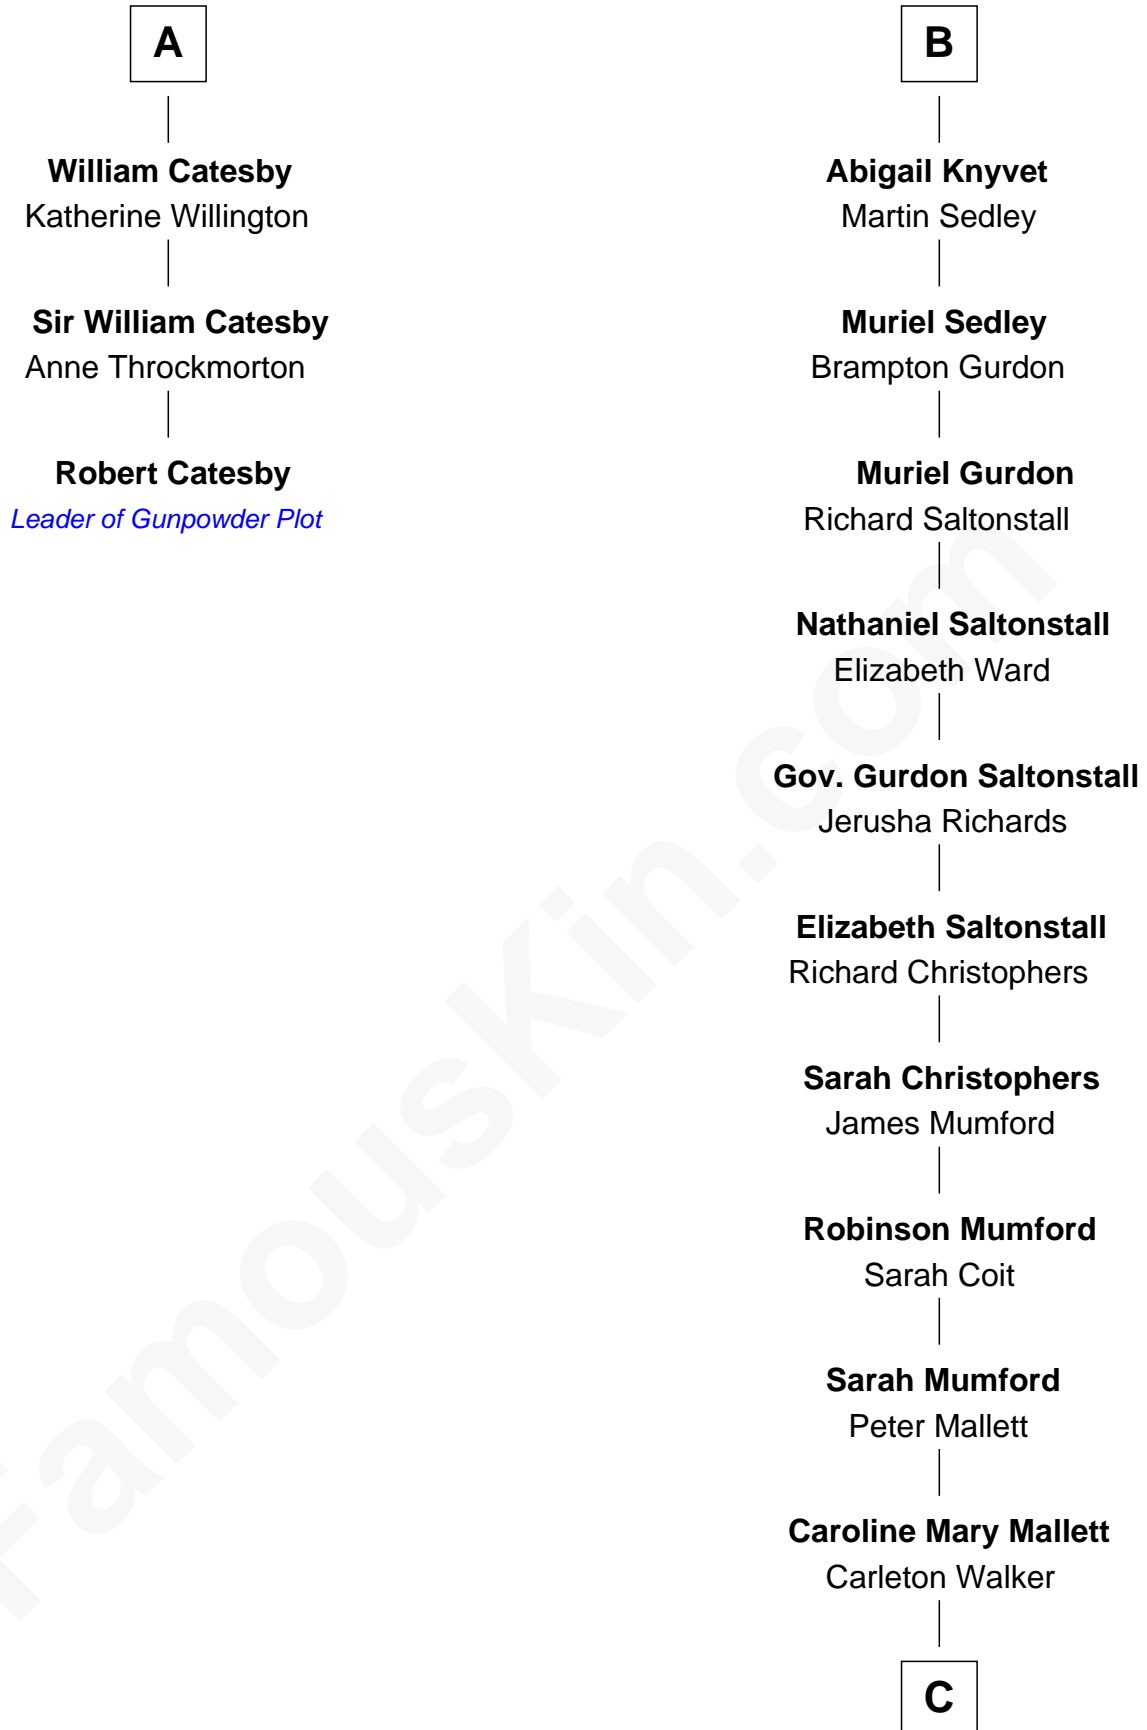

FamousKin.com Relationship Chart of

Robert Catesby

Leader of Gunpowder Plot

9th cousin 12 times removed of

Carly Fiorina

CEO of Hewlett-Packard

C

Margaret Isabella Walker

Heinrich Weber

John Walker Weber

Maude Graves

Cara Carleton Weber

Harold Marvin Sneed

Joseph Tyree Sneed

Madelon Montross Juergens

Carly Fiorina