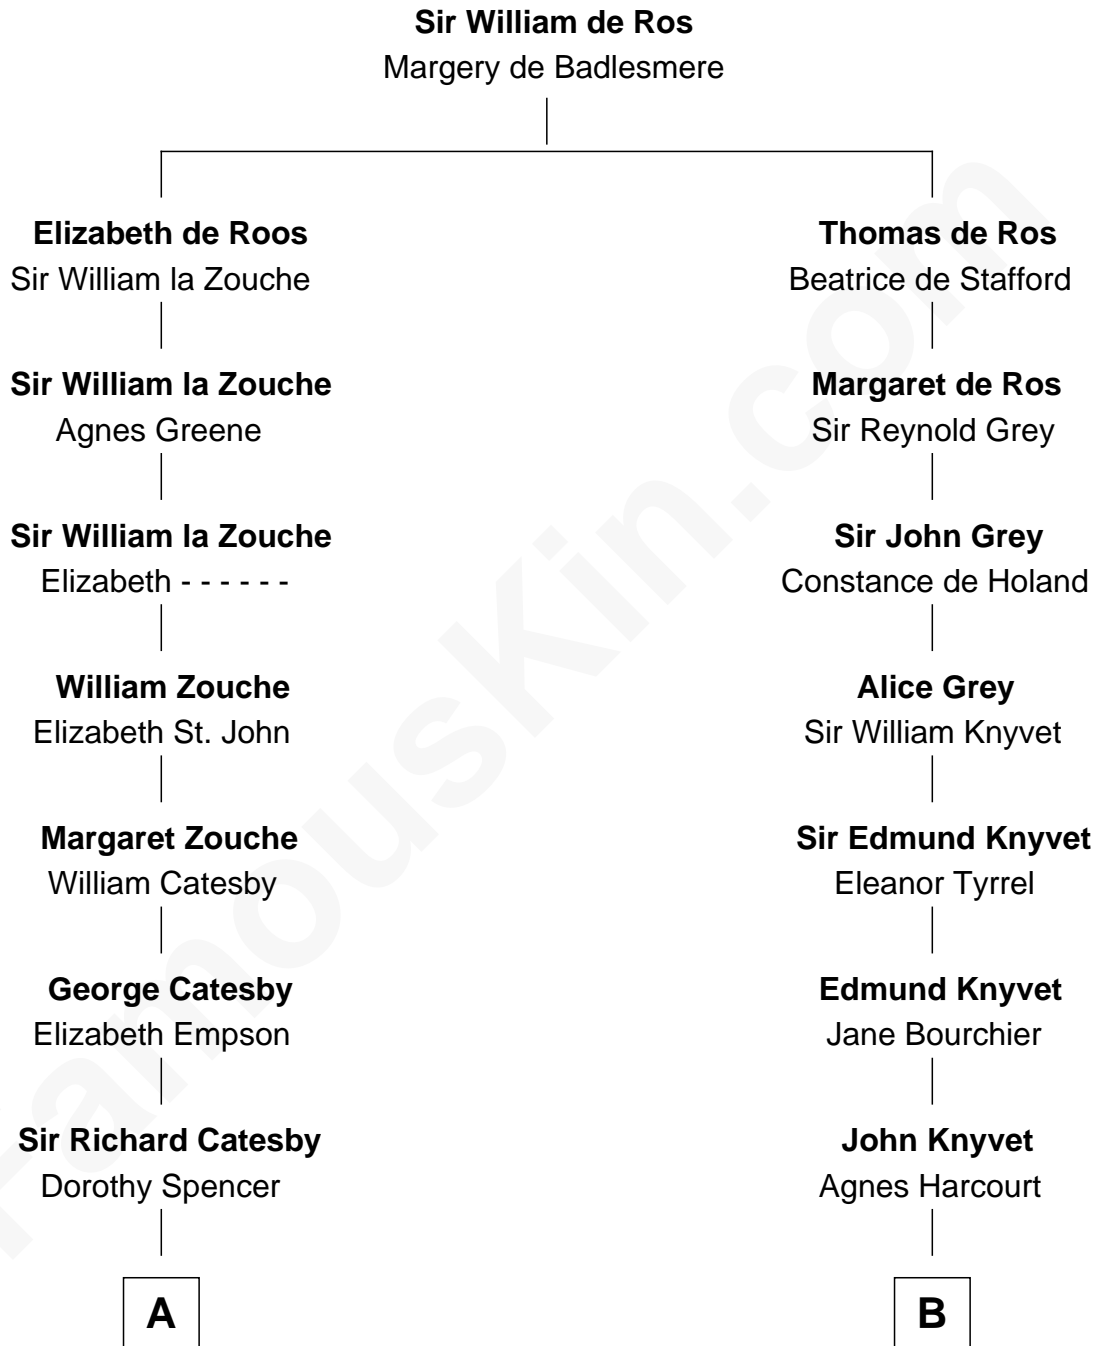

FamousKin.com Relationship Chart of

Robert Catesby

Leader of Gunpowder Plot

9th cousin 12 times removed of

Carly Fiorina

CEO of Hewlett-Packard

C

Margaret Isabella Walker

Heinrich Weber

John Walker Weber

Maude Graves

Cara Carleton Weber

Harold Marvin Sneed

Joseph Tyree Sneed

Madelon Montross Juergens

Carly Fiorina