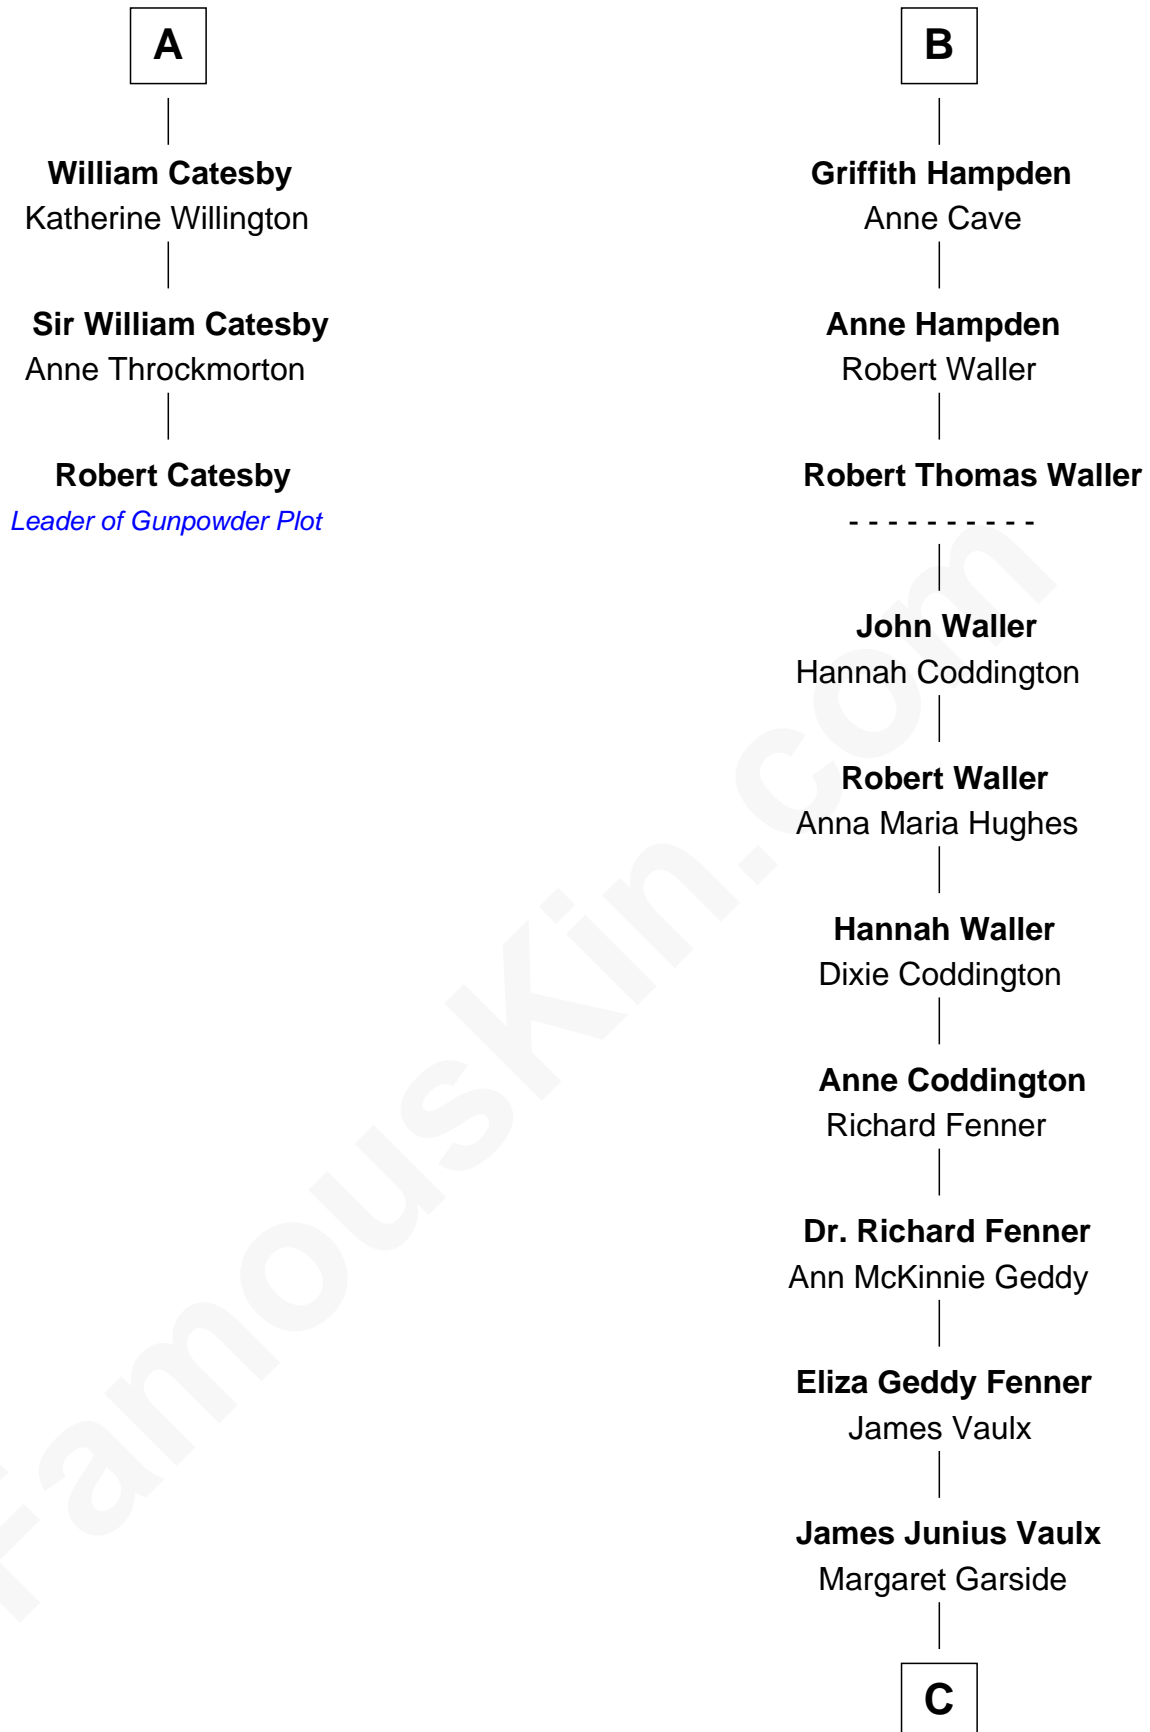

FamousKin.com Relationship Chart of

Robert Catesby

Leader of Gunpowder Plot

9th cousin 10 times removed of

John McCain

U.S. Senator from Arizona

Sir William de Ros
Margery de Badlesmere

Elizabeth de Roos
Sir William la Zouche

Sir William la Zouche
Agnes Greene

Sir William la Zouche
Elizabeth - - - - -

William Zouche
Elizabeth St. John

Margaret Zouche
William Catesby

George Catesby
Elizabeth Empson

Sir Richard Catesby
Dorothy Spencer

A

Maud de Roos
John de Welles

Margery de Welles
Stephen le Scrope

Maude le Scrope
Sir Baldwin Freville

Elizabeth Freville
Sir Thomas Ferrers

Sir Henry Ferrers
Margaret Heckstall

Sir Edward Ferrers
Constance Brome

Elizabeth Ferrers
John Hampden

B

C

Katherine Davey Vault
Adm. John Sidney McCain

Adm. John Sidney McCain
Roberta Wright

John McCain
U.S. Senator from Arizona

FamousKin.com