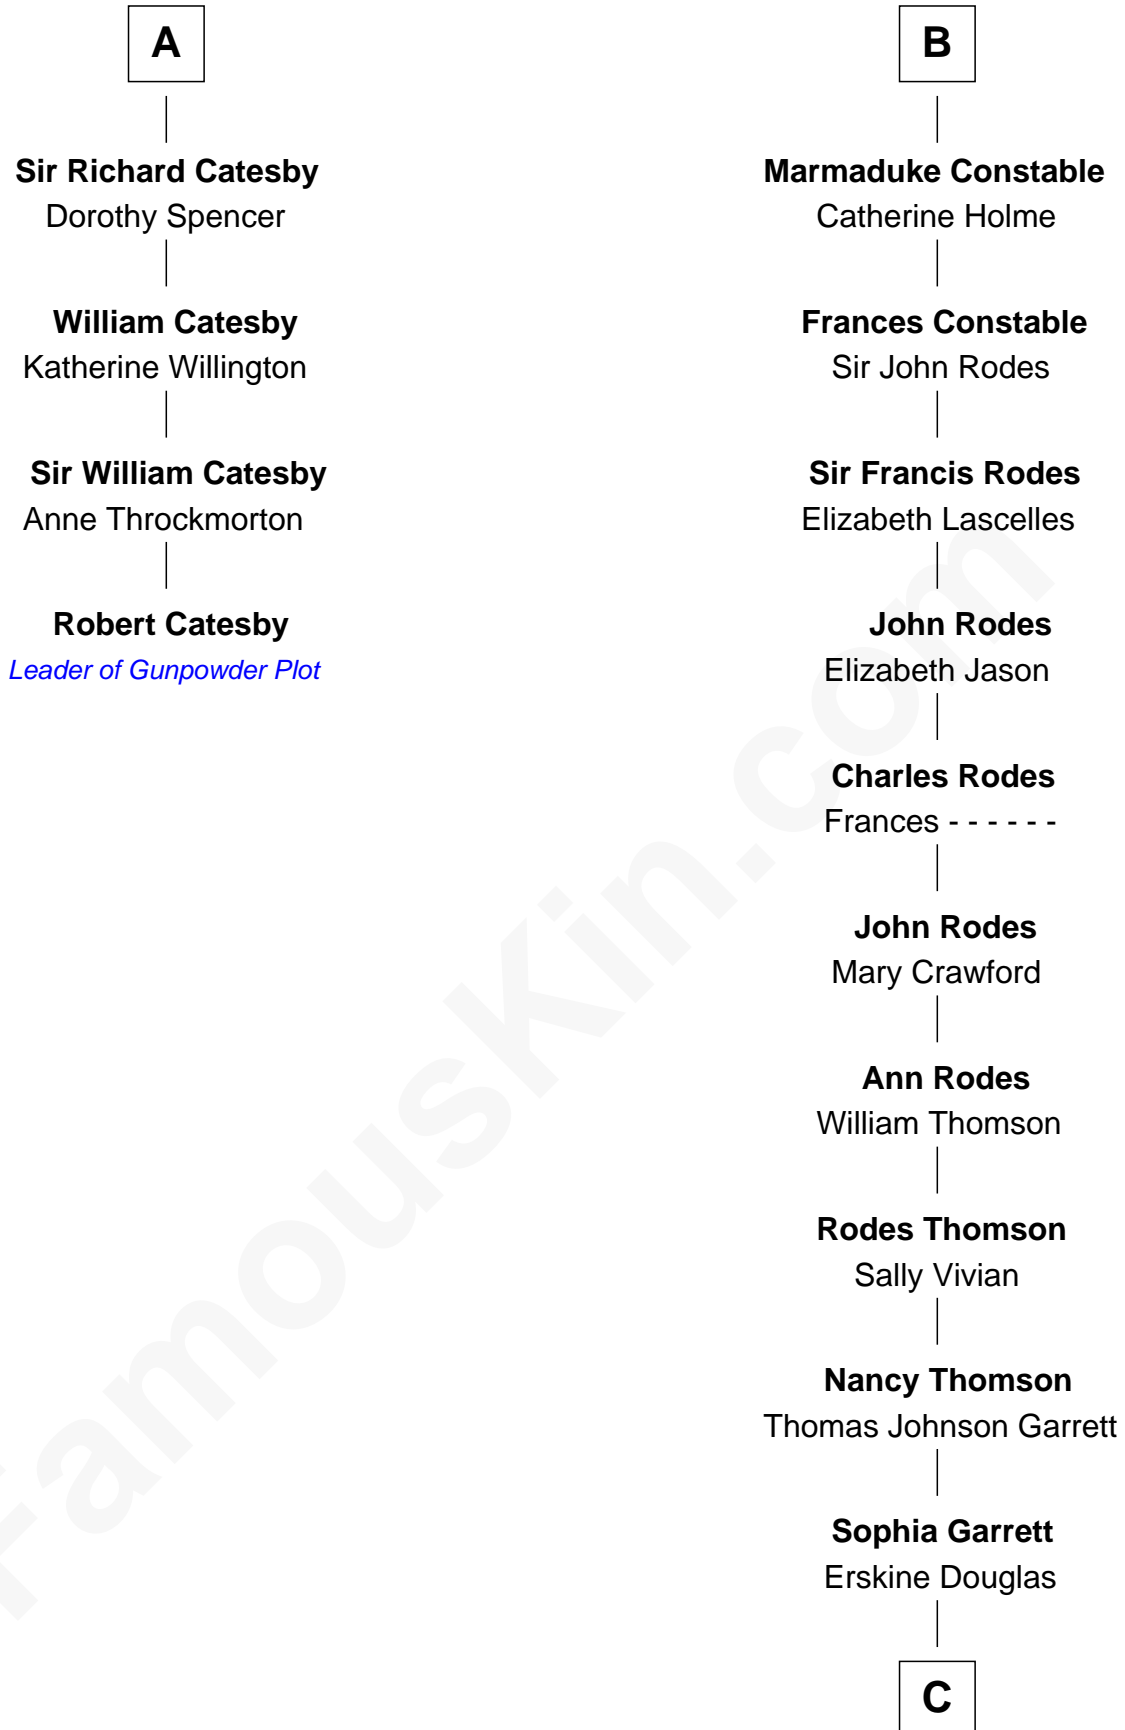

FamousKin.com Relationship Chart of

Robert Catesby

Leader of Gunpowder Plot

10th cousin 9 times removed of

Melvyn Douglas

Movie Actor

Sir William la Zouche

Maud Lovel

Sir William Deincourt

Margaret Deincourt

Sir Robert de Tibetot

Elizabeth de Tibetot

Sir Philip le Despencer

Margery Despencer

Sir Roger Wentworth

Agnes Wentworth

Sir Robert Constable

Sir William Constable

Joan Fullthorpe

Marmaduke Constable

Elizabeth Stokes

B

C

Emma Jane Douglas

Col. George Taliaferro Shackelford

Lena Priscilla Shackelford

Edouard Gregory Hesselberg

Melvyn Douglas

Movie Actor

FamousKin.com