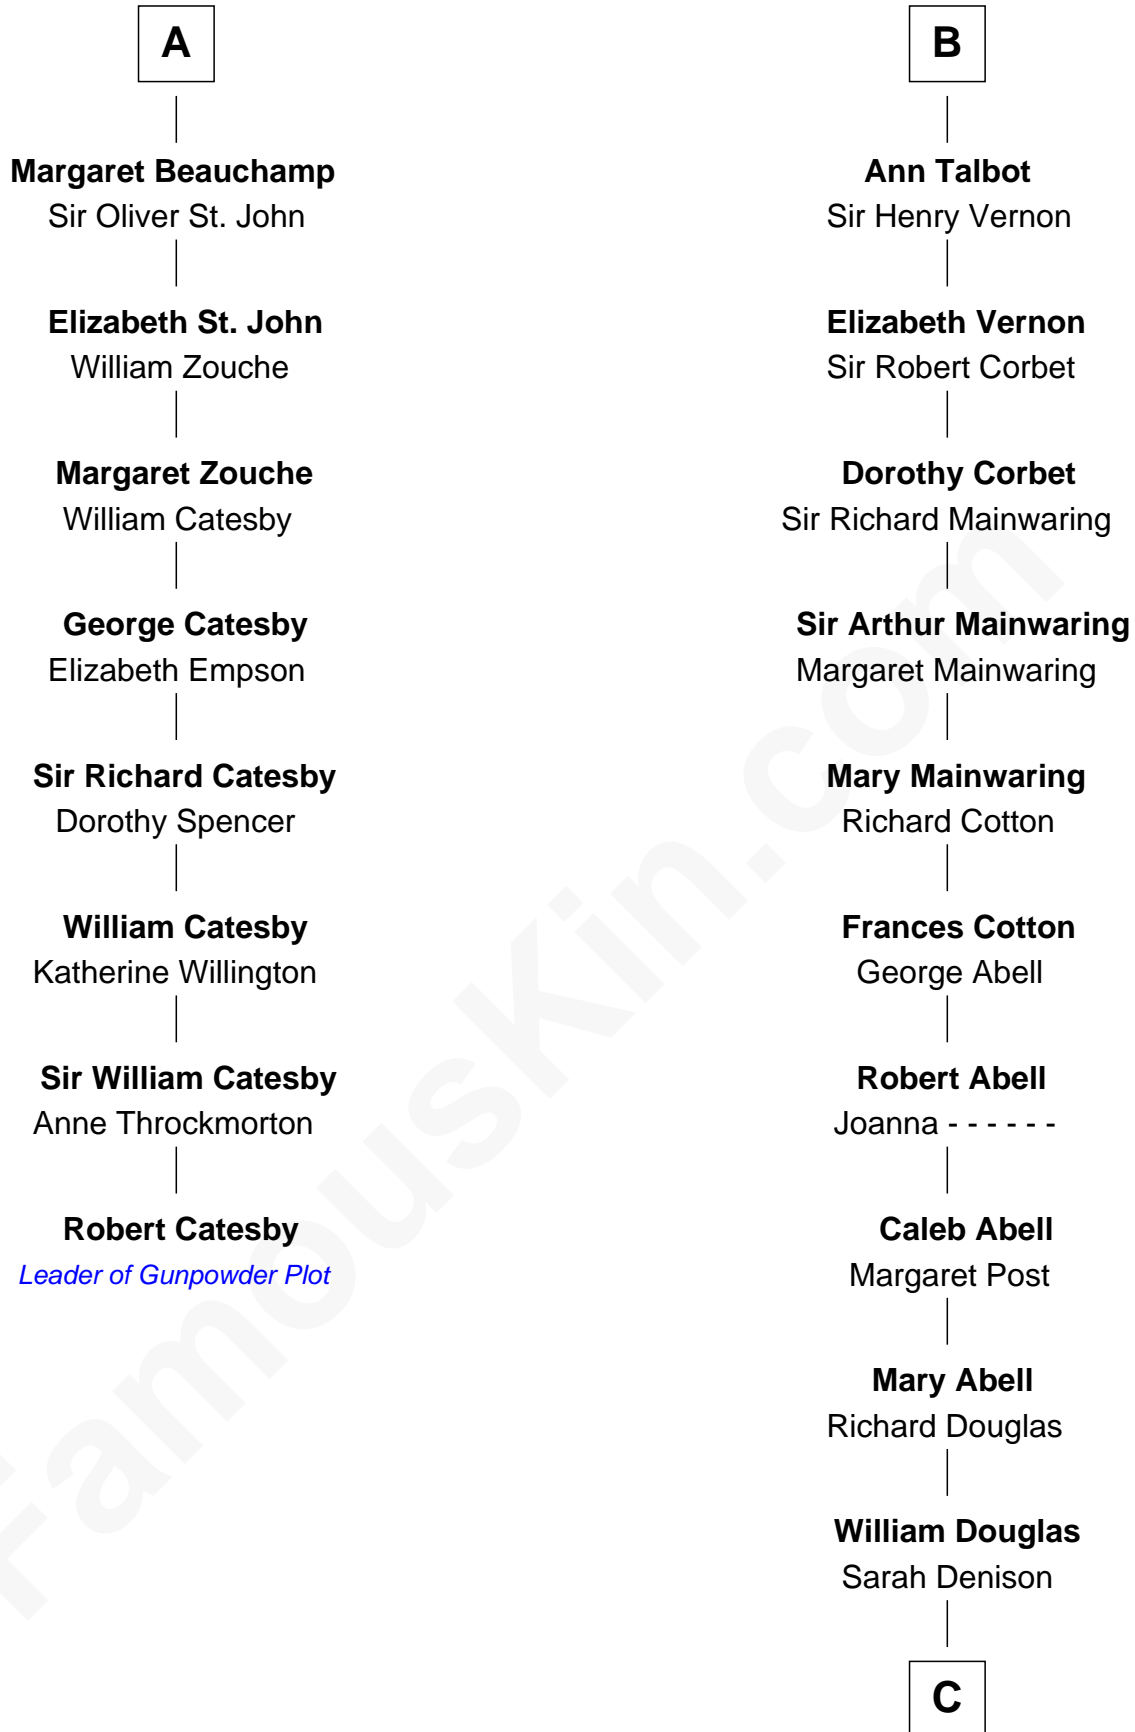

FamousKin.com Relationship Chart of

Robert Catesby

Leader of Gunpowder Plot

14th cousin 7 times removed of

Melvyn Douglas

Movie Actor

Sir Humphrey de Bohun

Maud of Eu

C

Richard Douglas

Lucy Way

Erskine Douglas

Sophia Garrett

Emma Jane Douglas

Col. George Taliaferro Shackelford

Lena Priscilla Shackelford