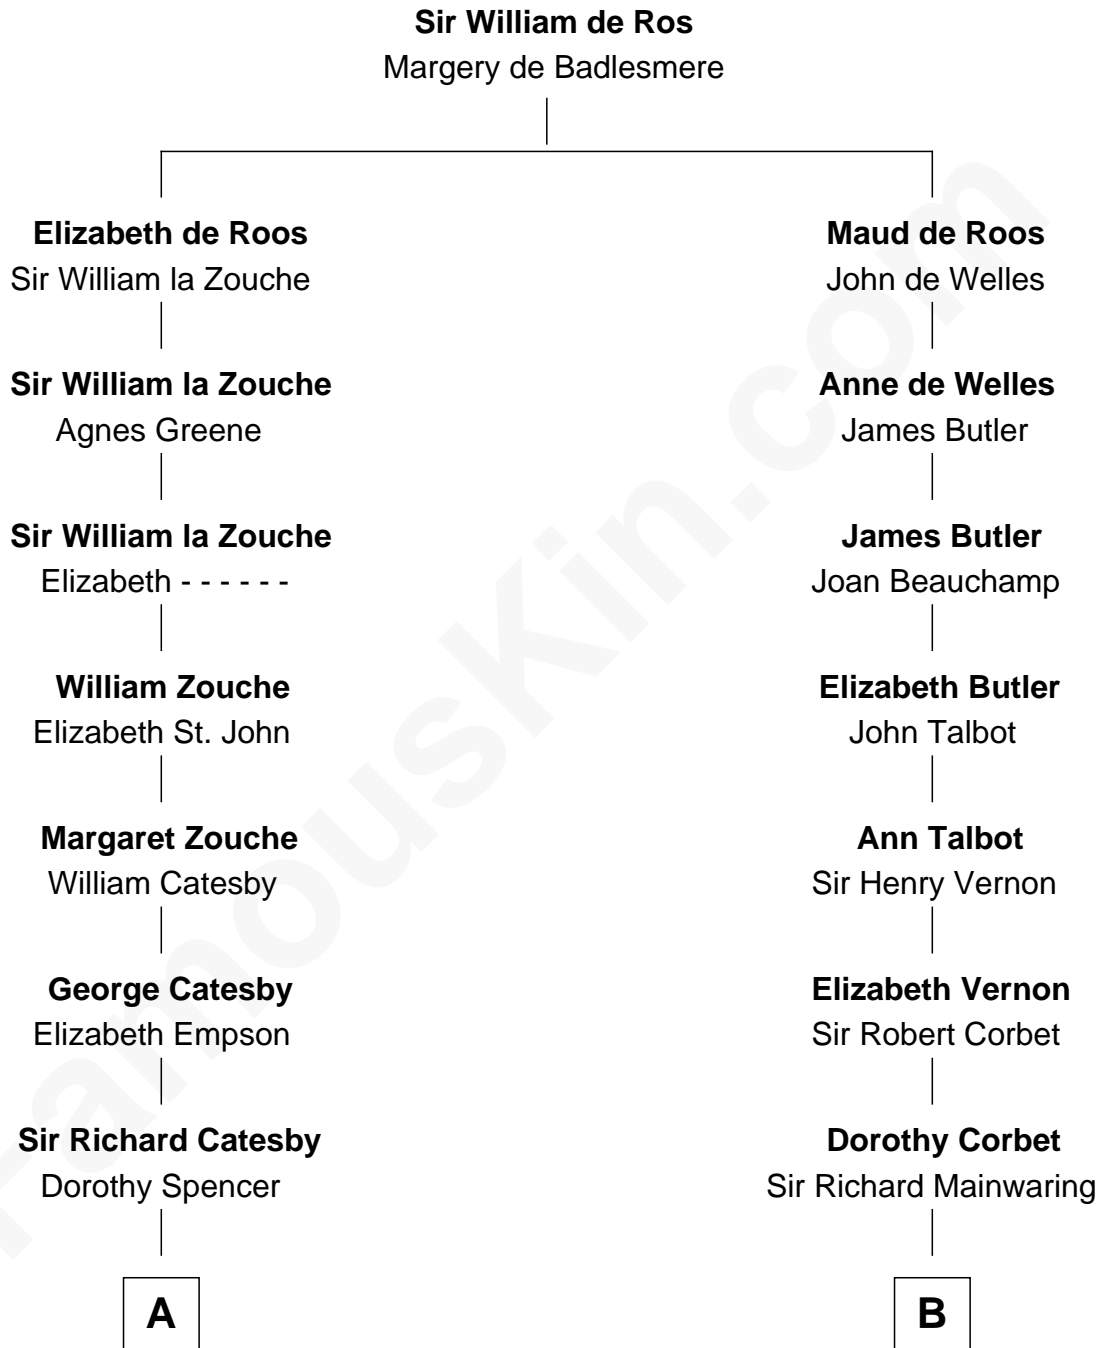

# FamousKin.com Relationship Chart of

**Robert Catesby**

*Leader of Gunpowder Plot*

9th cousin 9 times removed of

**Melvyn Douglas**

*Movie Actor*

**C**

**Lena Priscilla Shackelford**  
Edouard Gregory Hesselberg

**Melvyn Douglas**  
*Movie Actor*

FamousKin.com