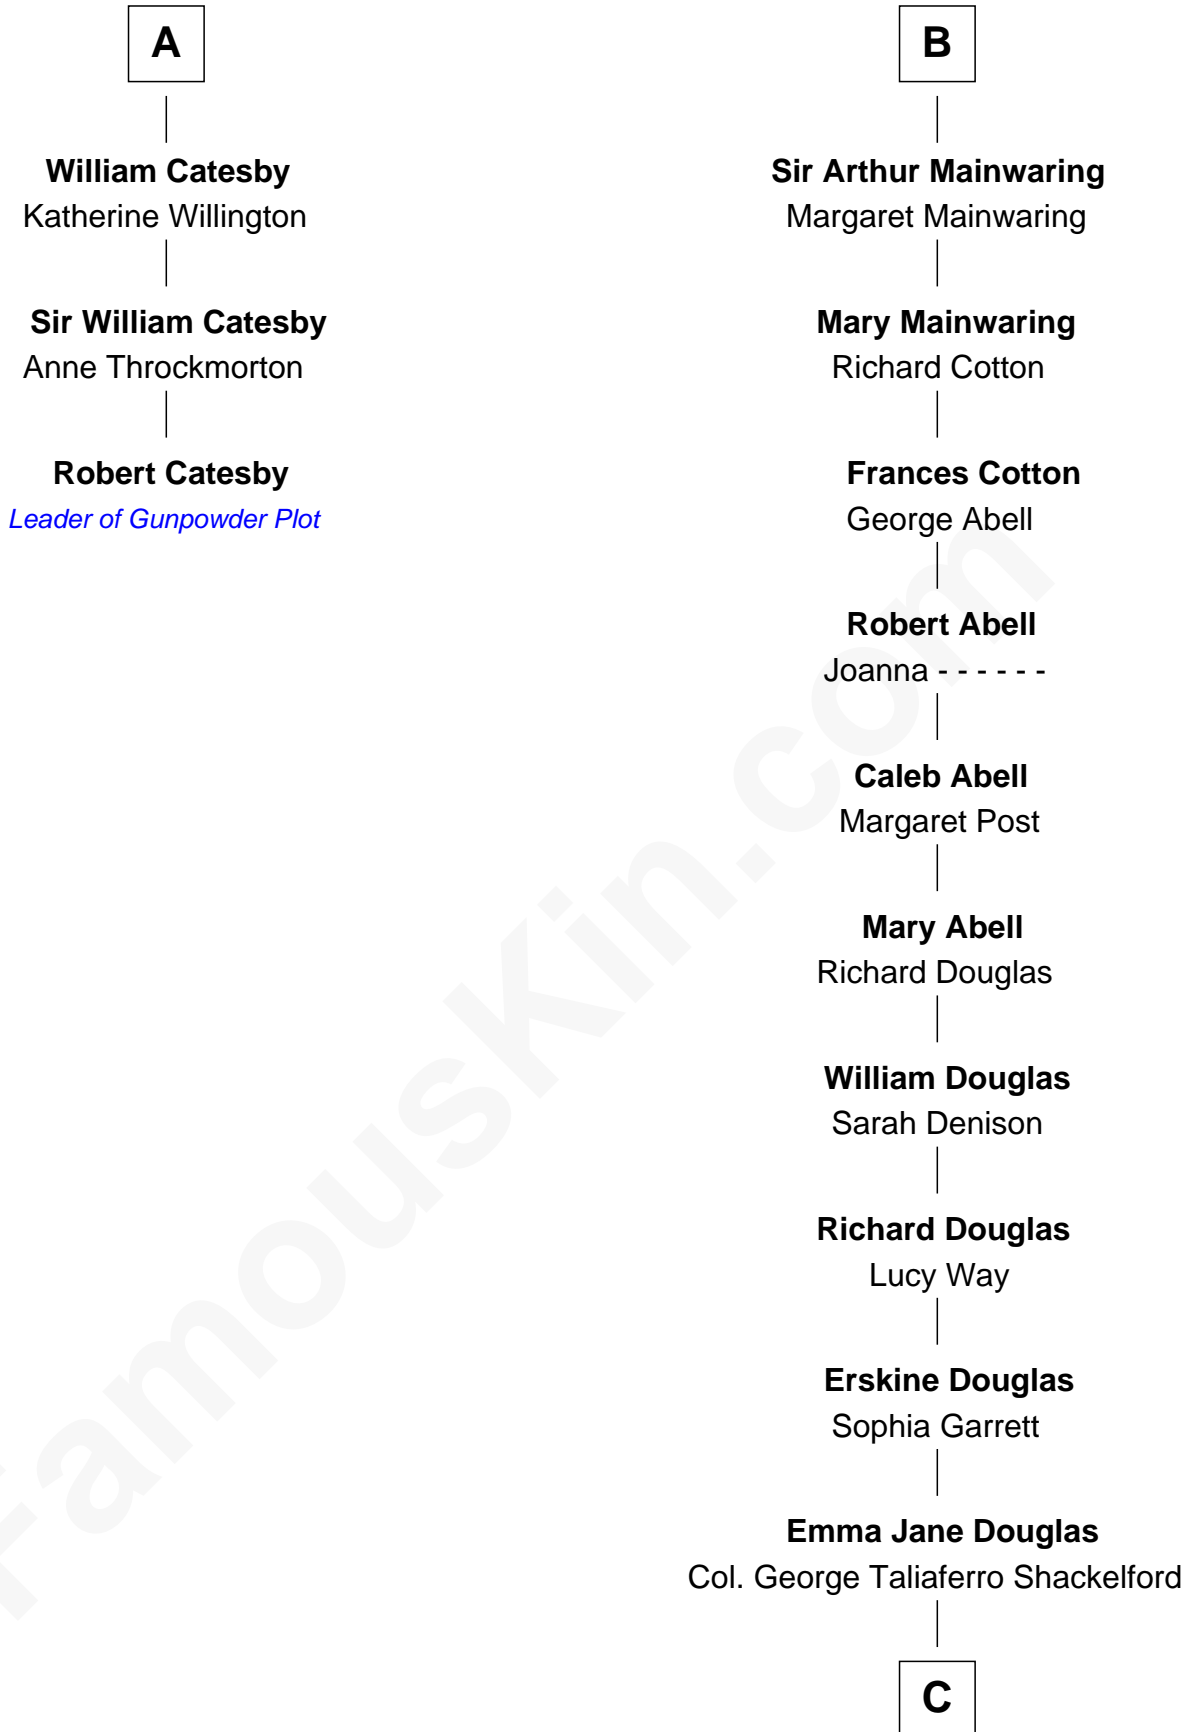

# FamousKin.com Relationship Chart of

**Robert Catesby**

*Leader of Gunpowder Plot*

9th cousin 9 times removed of

**Melvyn Douglas**

*Movie Actor*

**C**

**Lena Priscilla Shackelford**  
Edouard Gregory Hesselberg