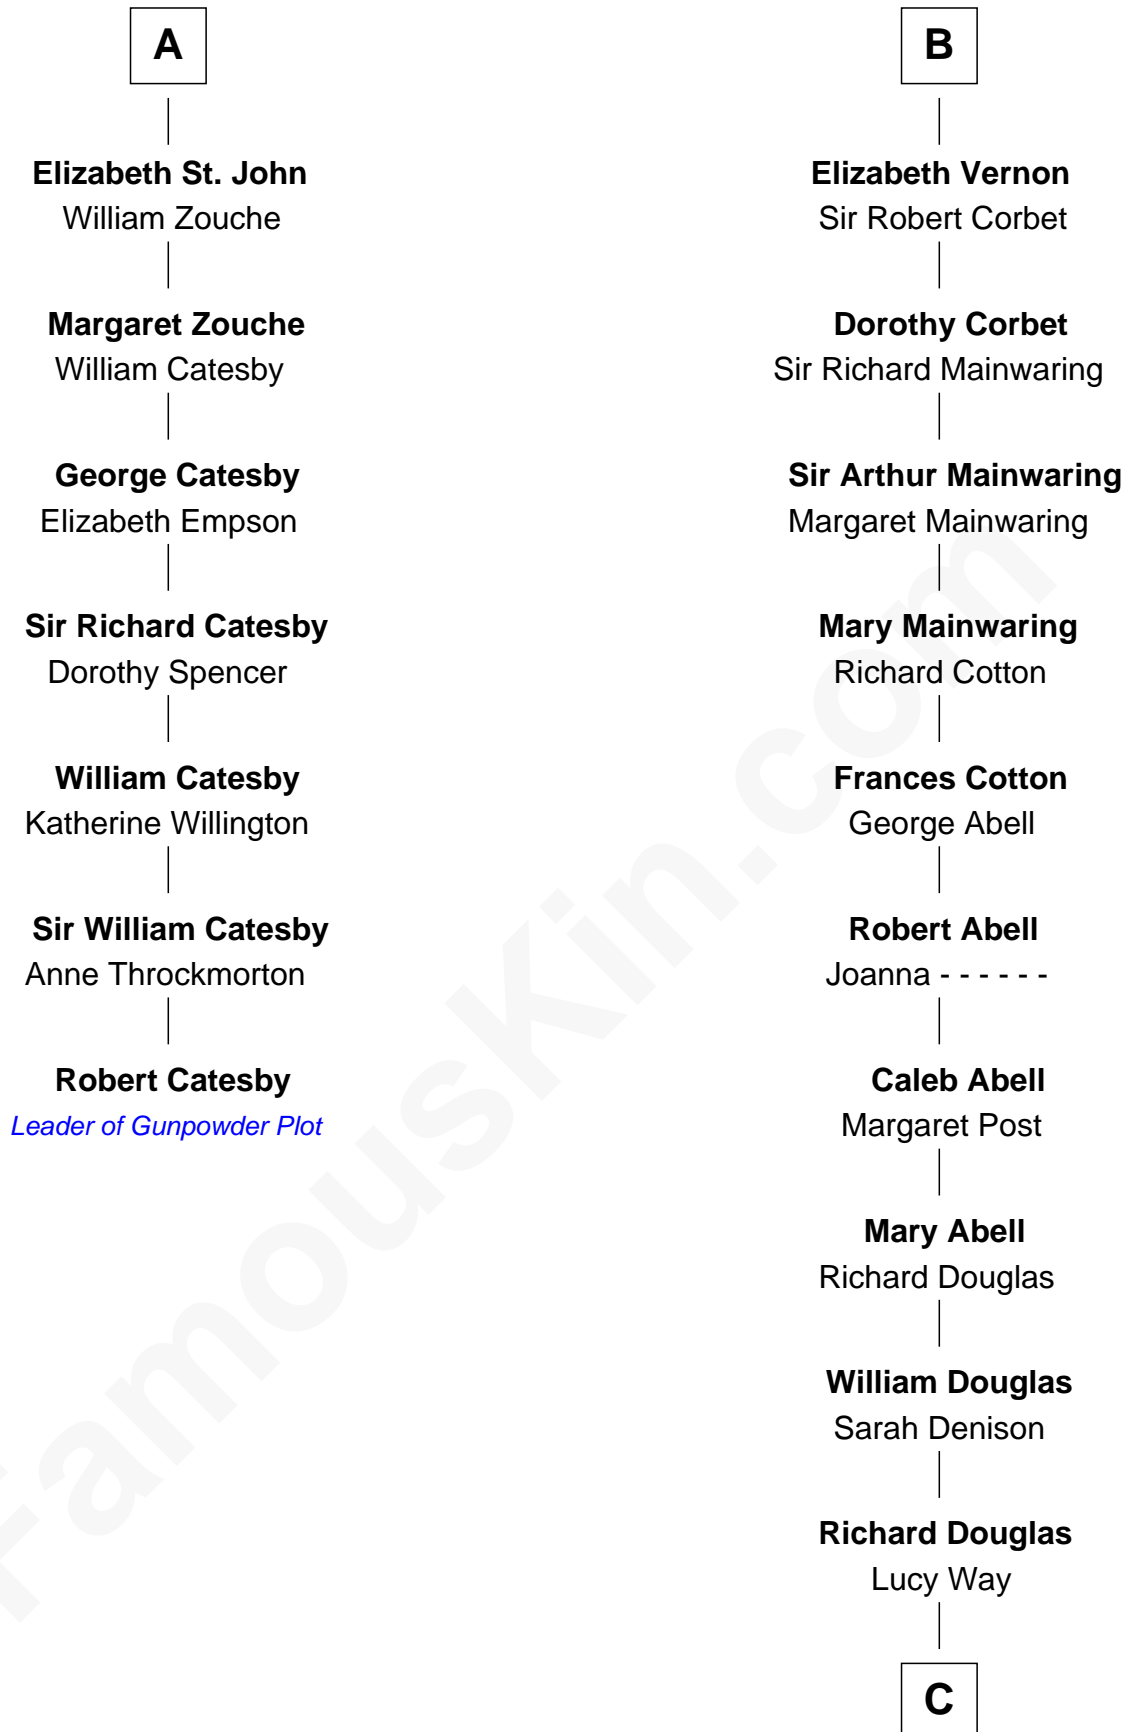

FamousKin.com Relationship Chart of

Robert Catesby

Leader of Gunpowder Plot

13th cousin 7 times removed of

Melvyn Douglas

Movie Actor

C

Erskine Douglas

Sophia Garrett

Emma Jane Douglas

Col. George Taliaferro Shackelford

Lena Priscilla Shackelford

Edouard Gregory Hesselberg

Melvyn Douglas

Movie Actor

FamousKin.com