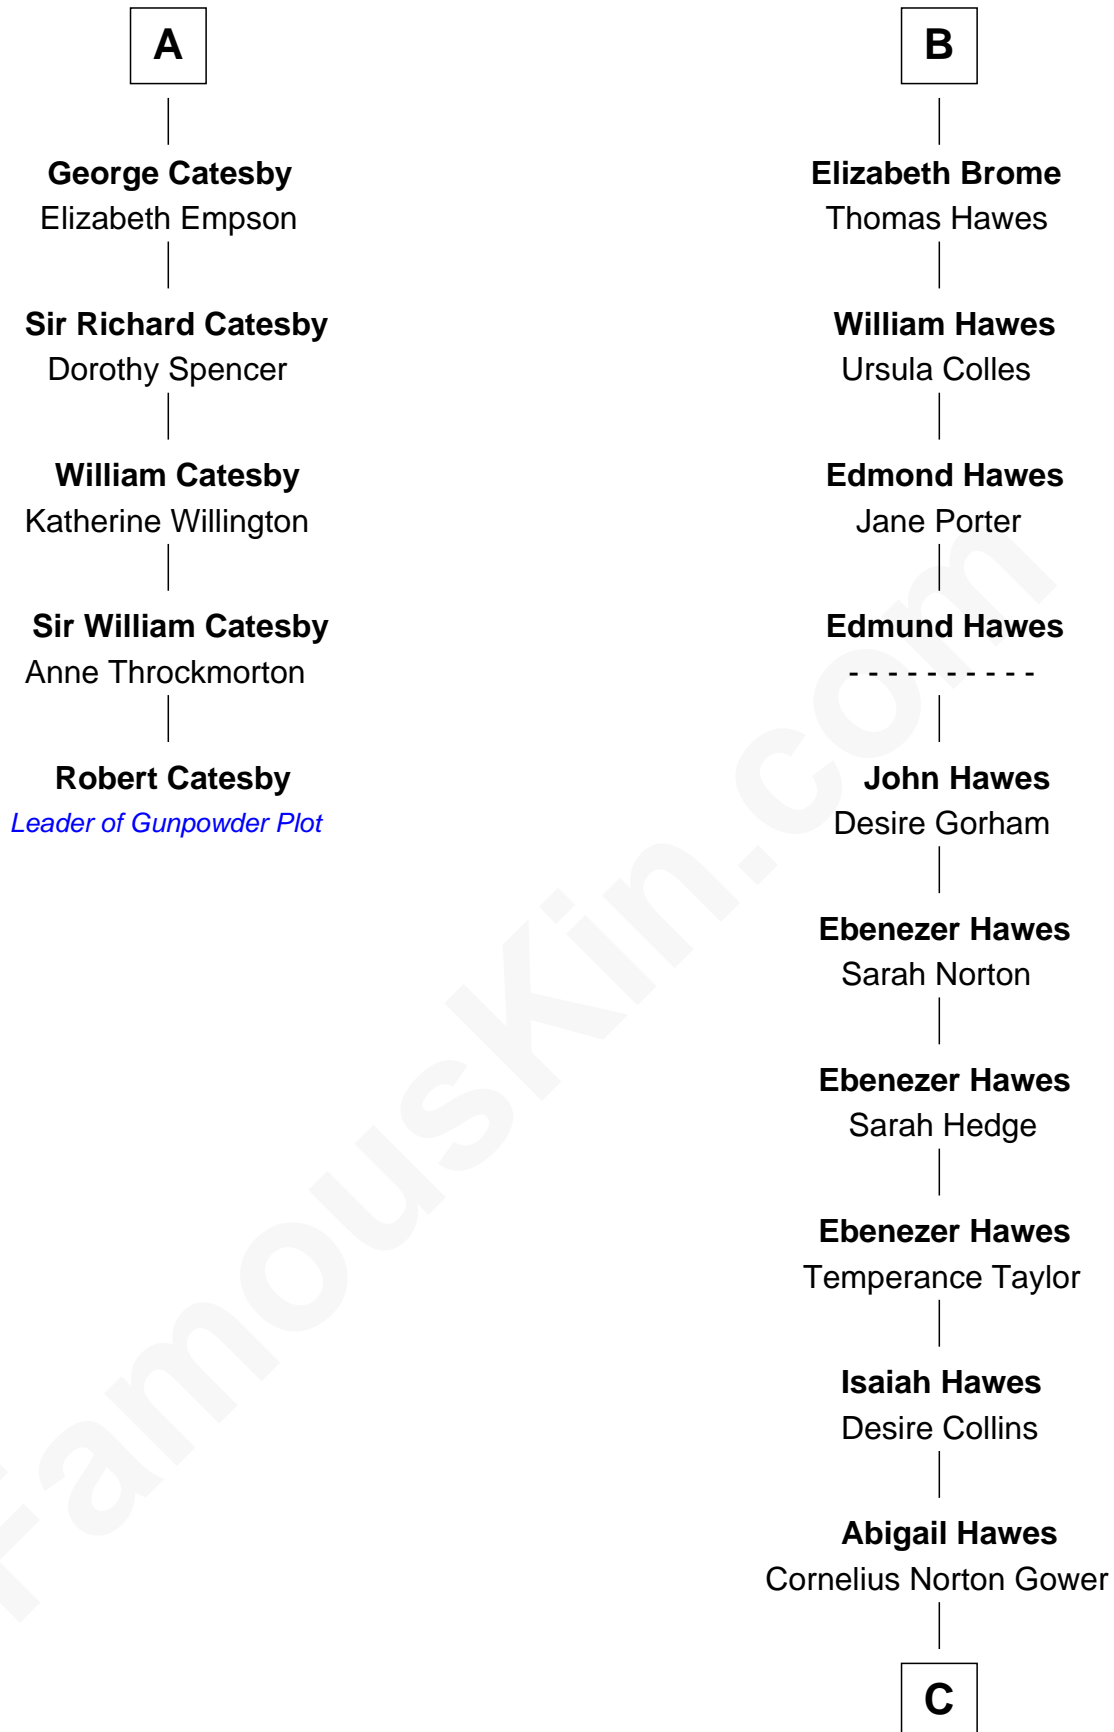

# FamousKin.com Relationship Chart of

**Robert Catesby**

*Leader of Gunpowder Plot*

11th cousin 10 times removed of

**Sarah Palin**

*9th Governor of Alaska*

**Sir Robert de Ros**

Isabel de Aubeney

**C**

**Arthur Collins Gower**

Mary Schmolz

**James Carl Gower**

Cora Godfrey Strong

**Helen Louise Gower**

Clement James Sheeran

**Sarah Sheeran**

Charles Richard Heath

**Sarah Palin**

*9th Governor of Alaska*