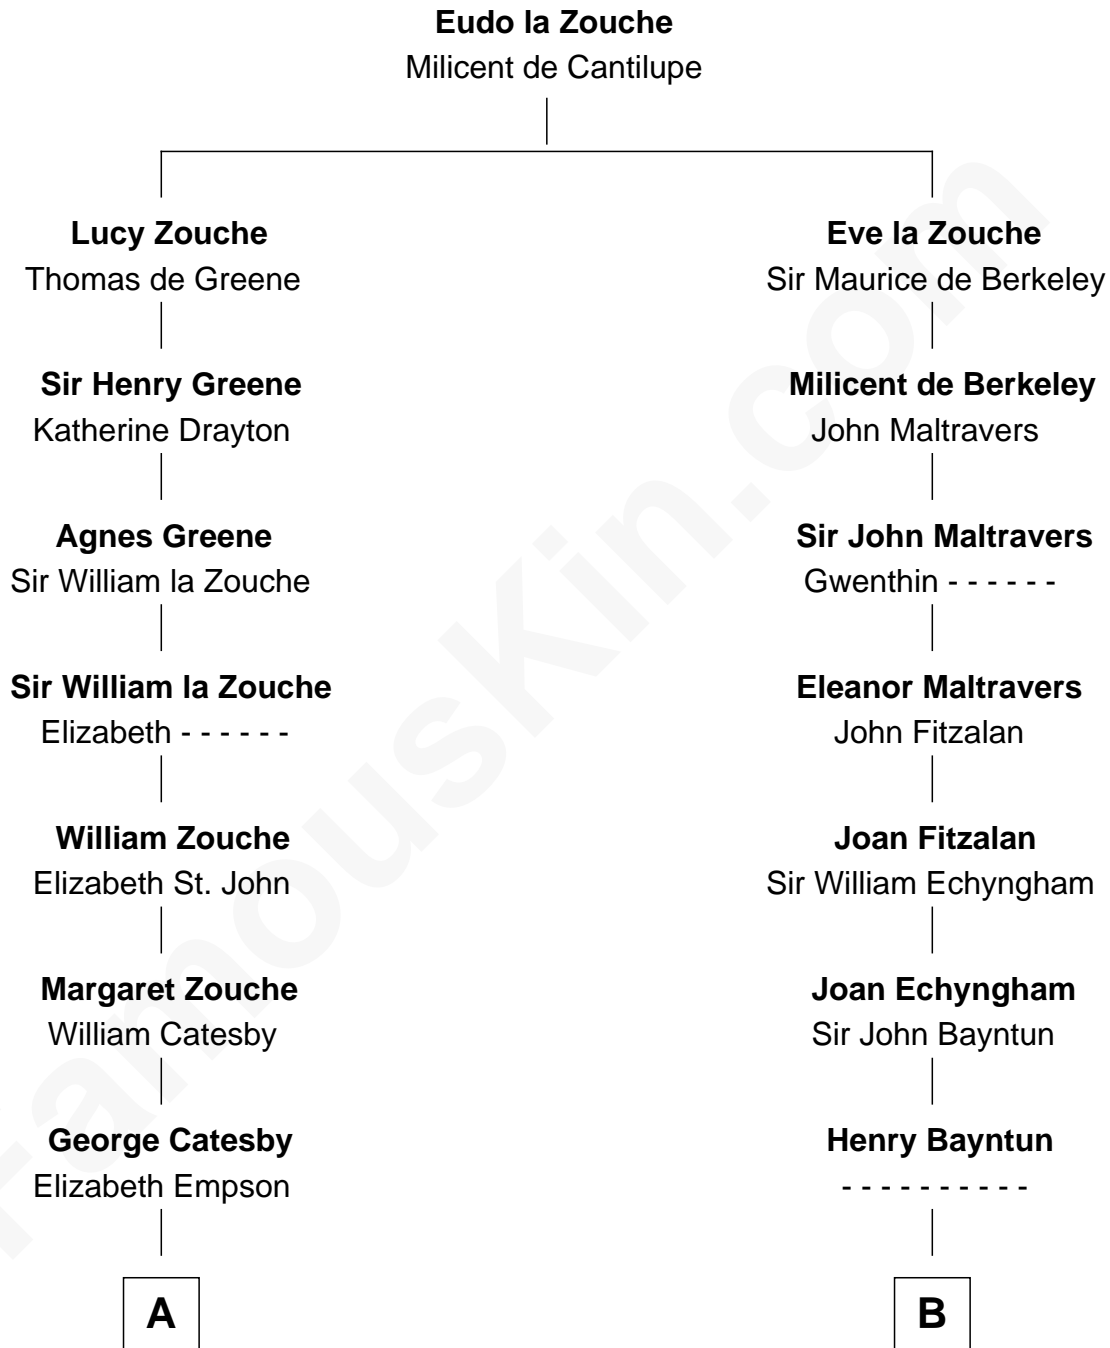

FamousKin.com Relationship Chart of

Robert Catesby

Leader of Gunpowder Plot

10th cousin 11 times removed of

Sarah Palin

9th Governor of Alaska

C

Thomas S. Ruddock
Maria Nancy Newell

May Belle Ruddock
Henry Charles Brandt

Nellie Marie Brandt
Charles Francis Heath

Charles Richard Heath
Sarah Sheeran

Sarah Palin
9th Governor of Alaska