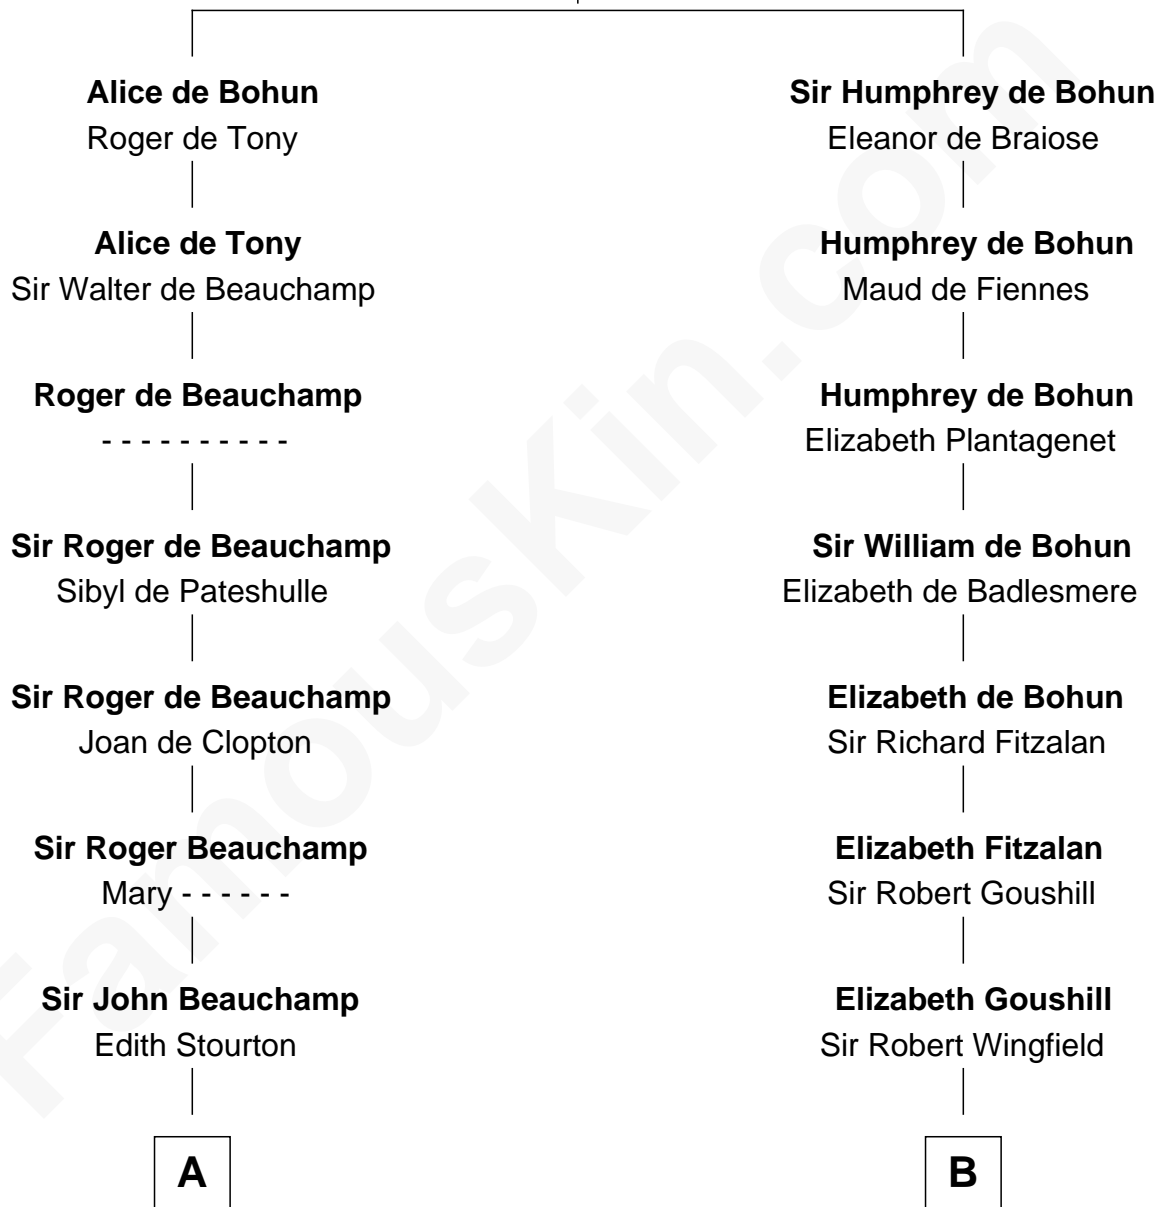

FamousKin.com Relationship Chart of

Robert Catesby

Leader of Gunpowder Plot

14th cousin 5 times removed of

Shubael D. Childs

Founder of S.D. Childs & Company

Sir Humphrey de Bohun

Maud of Eu