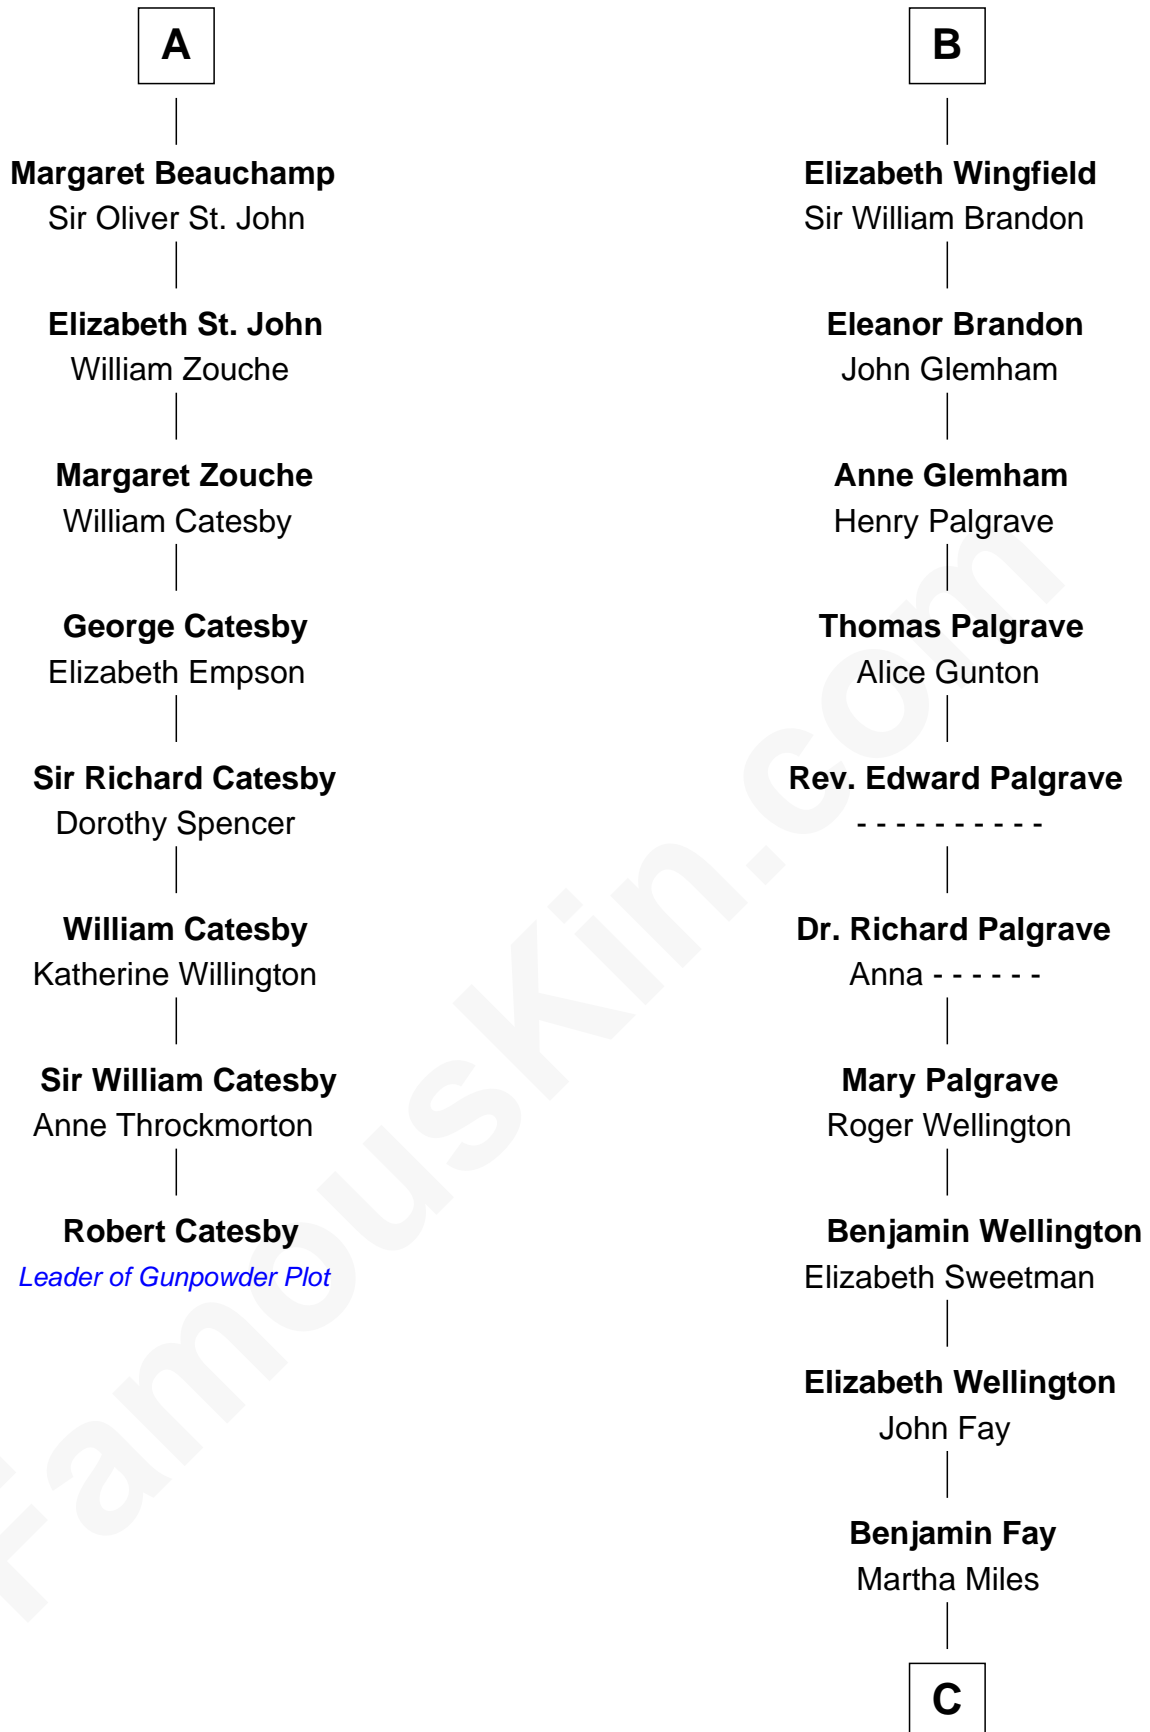

FamousKin.com Relationship Chart of

Robert Catesby

Leader of Gunpowder Plot

14th cousin 5 times removed of

Shubael D. Childs

Founder of S.D. Childs & Company

Sir Humphrey de Bohun

Maud of Eu