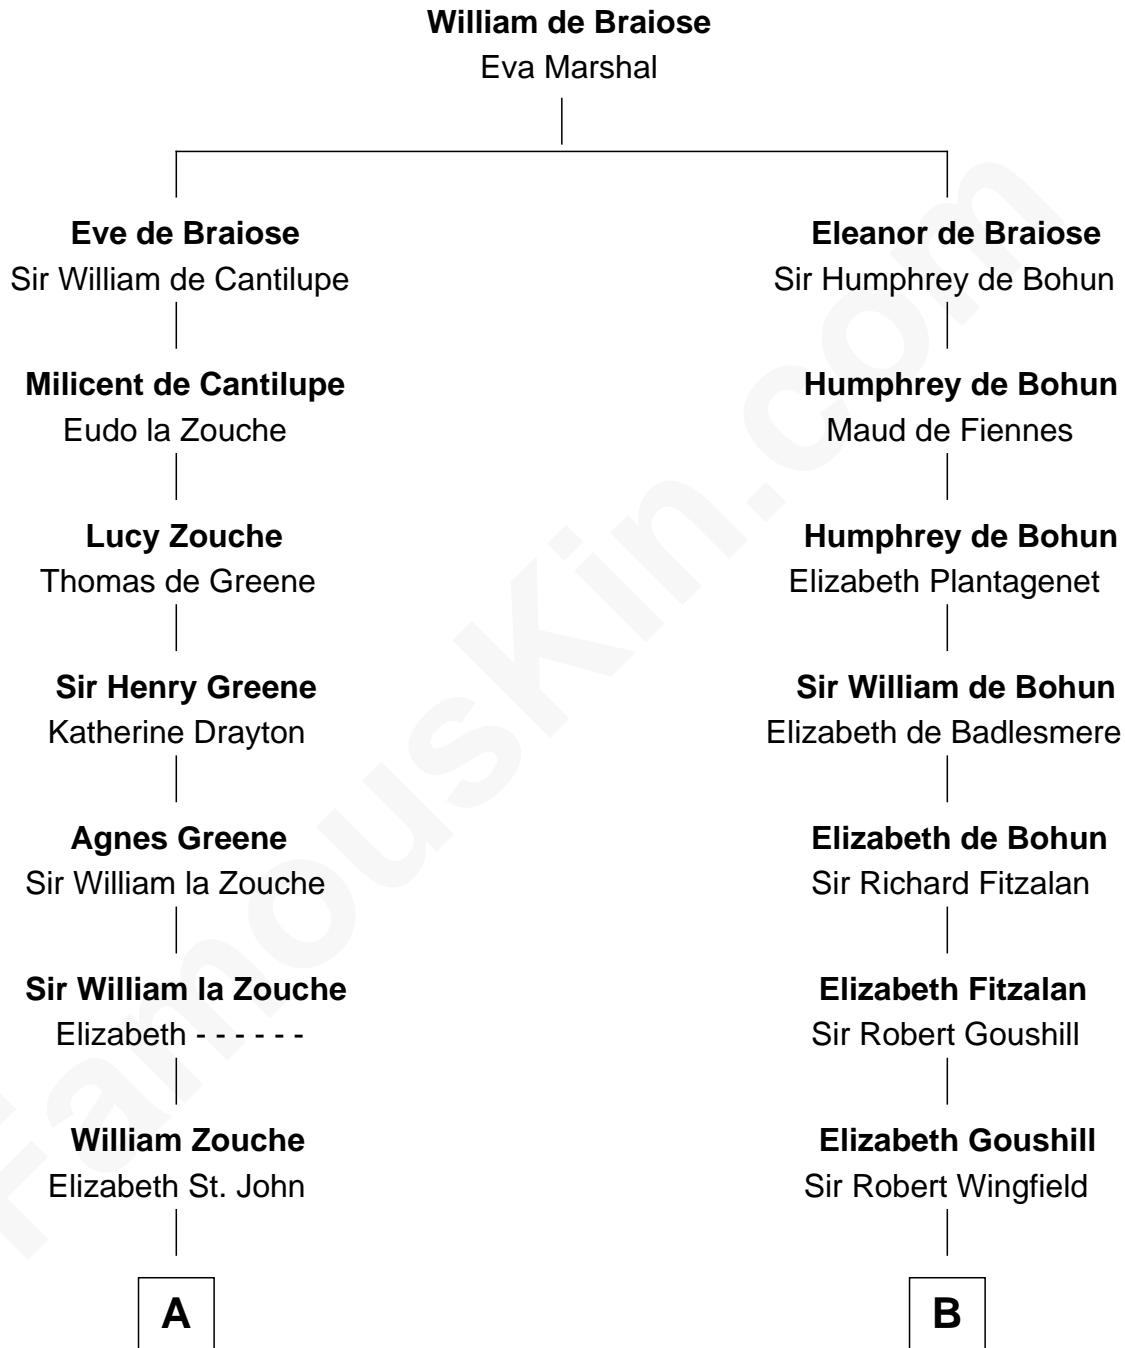

FamousKin.com Relationship Chart of

Robert Catesby

Leader of Gunpowder Plot

12th cousin 7 times removed of

Shubael D. Childs

Founder of S.D. Childs & Company

C

Benjamin Fay