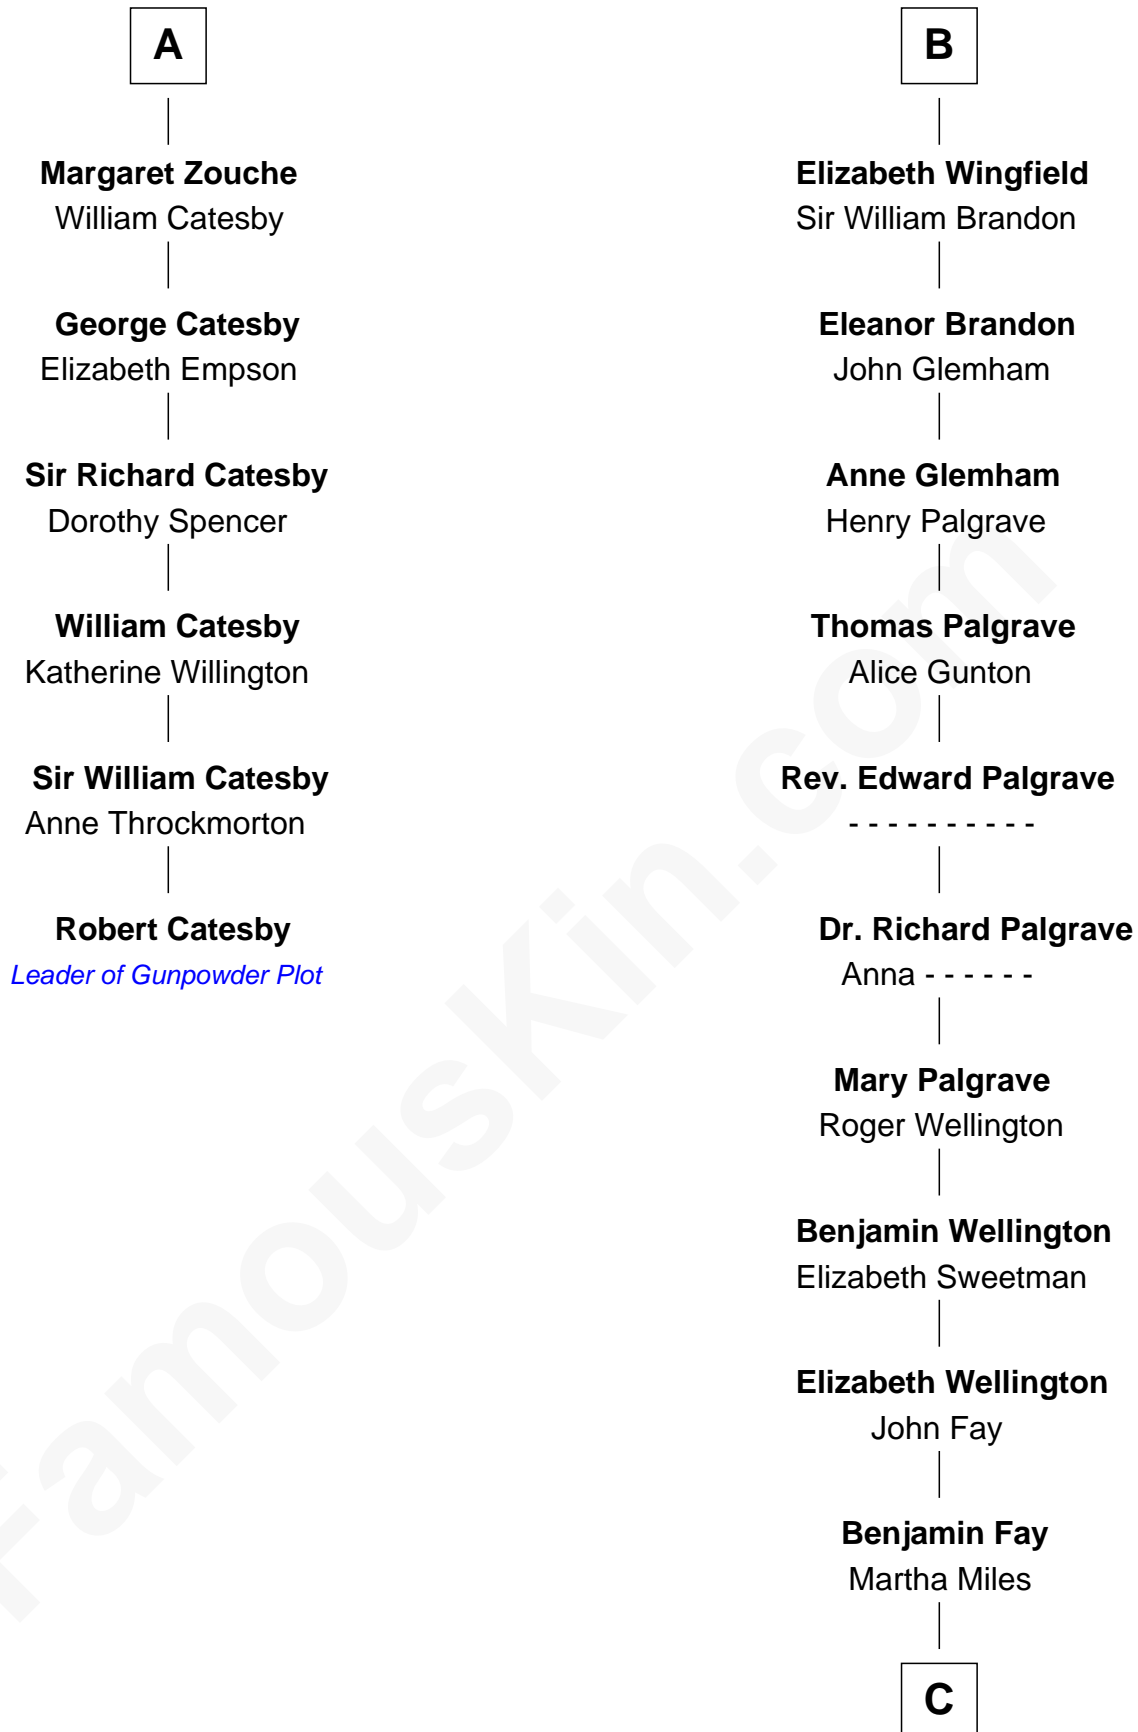

FamousKin.com Relationship Chart of

Robert Catesby

Leader of Gunpowder Plot

12th cousin 7 times removed of

Shubael D. Childs

Founder of S.D. Childs & Company

C

Benjamin Fay