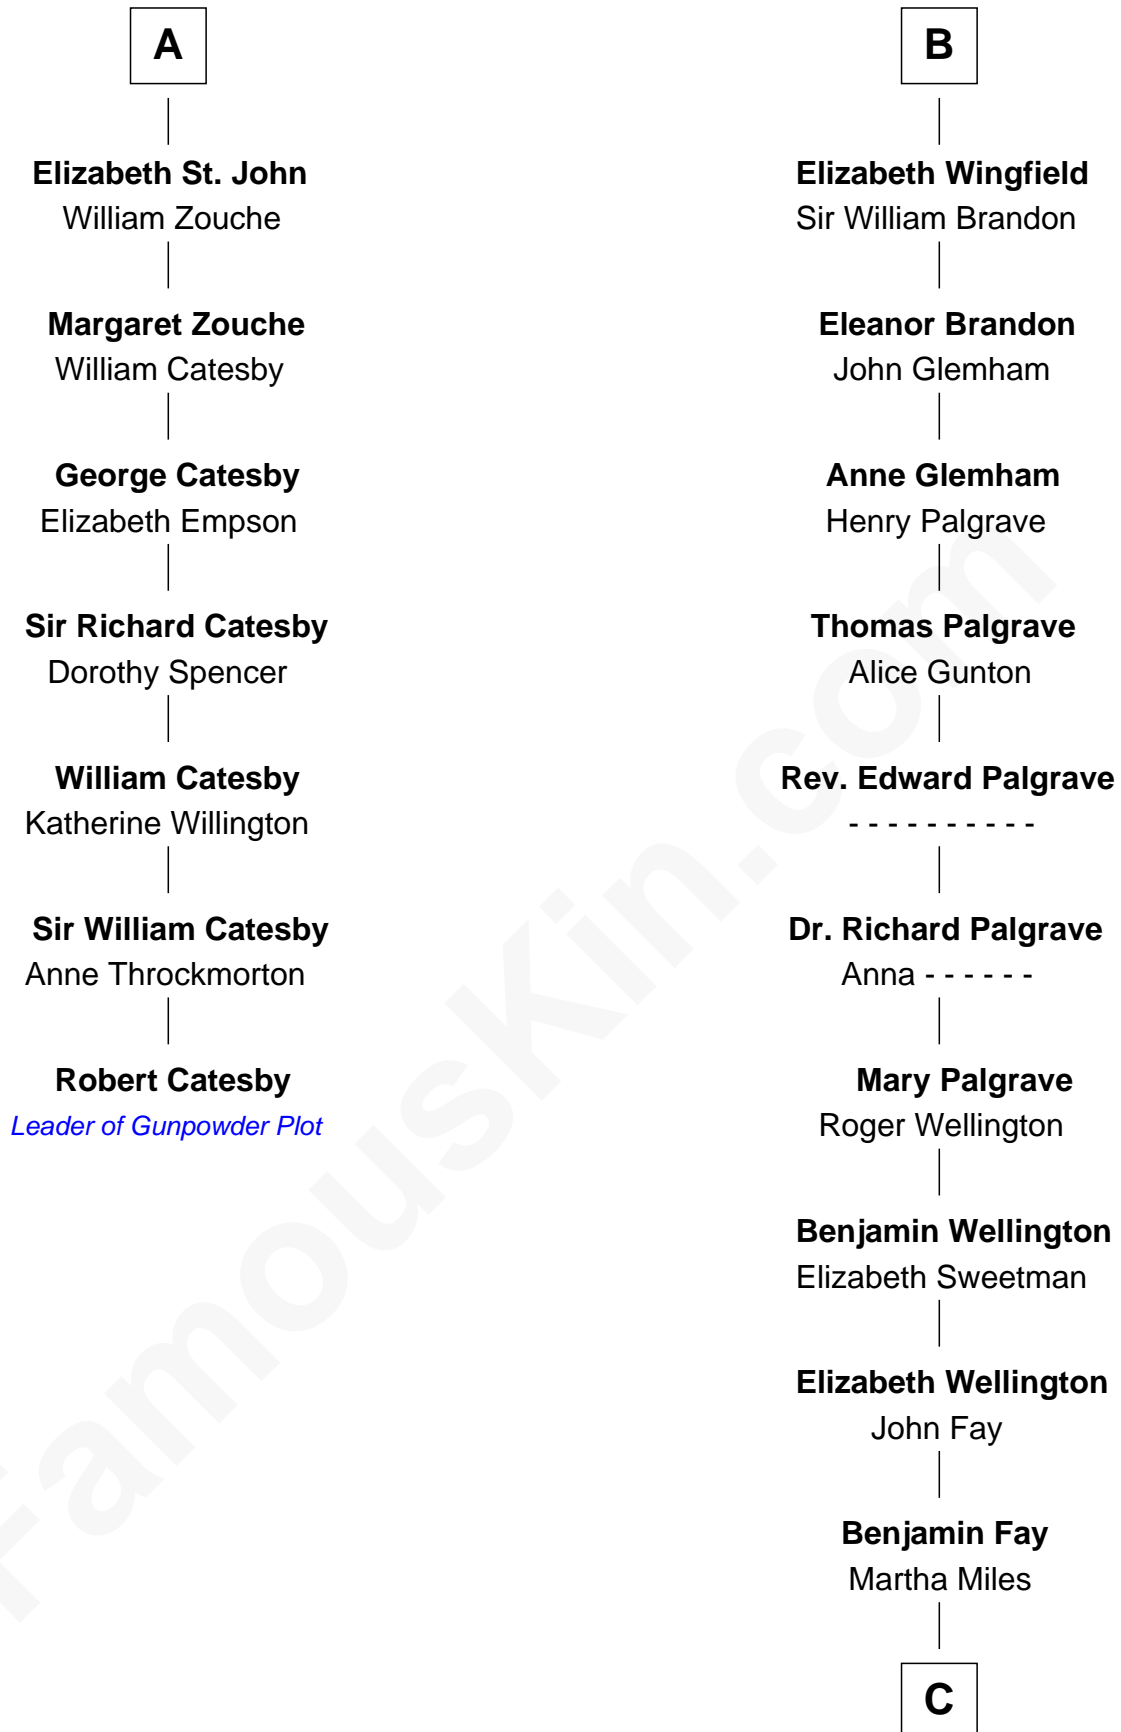

FamousKin.com Relationship Chart of

Robert Catesby

Leader of Gunpowder Plot

13th cousin 6 times removed of

Shubael D. Childs

Founder of S.D. Childs & Company

C

Benjamin Fay