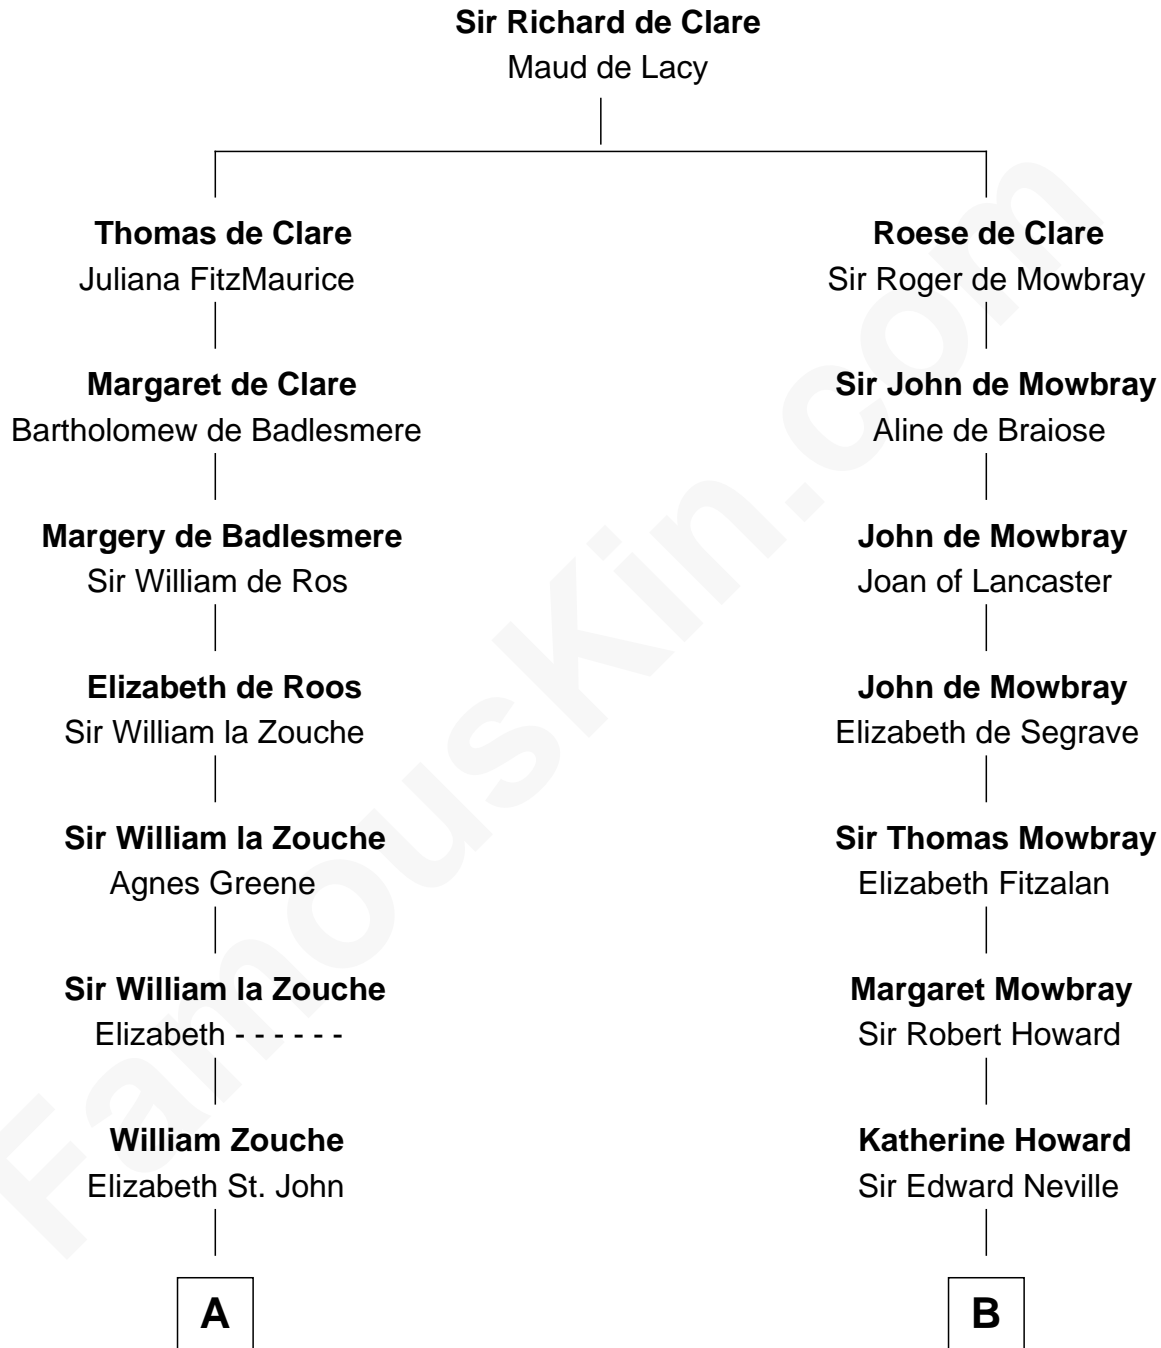

FamousKin.com Relationship Chart of

Robert Catesby

Leader of Gunpowder Plot

12th cousin 5 times removed of

Thomas Jefferson

3rd U.S. President and Signer of the Declaration of Independence

A

Margaret Zouche

William Catesby

George Catesby

Elizabeth Empson

Sir Richard Catesby

Dorothy Spencer

William Catesby

Katherine Willington

Sir William Catesby

Anne Throckmorton

Robert Catesby

Leader of Gunpowder Plot

B

Catherine Neville

Robert Tanfield

William Tanfield

Elizabeth Stavelly