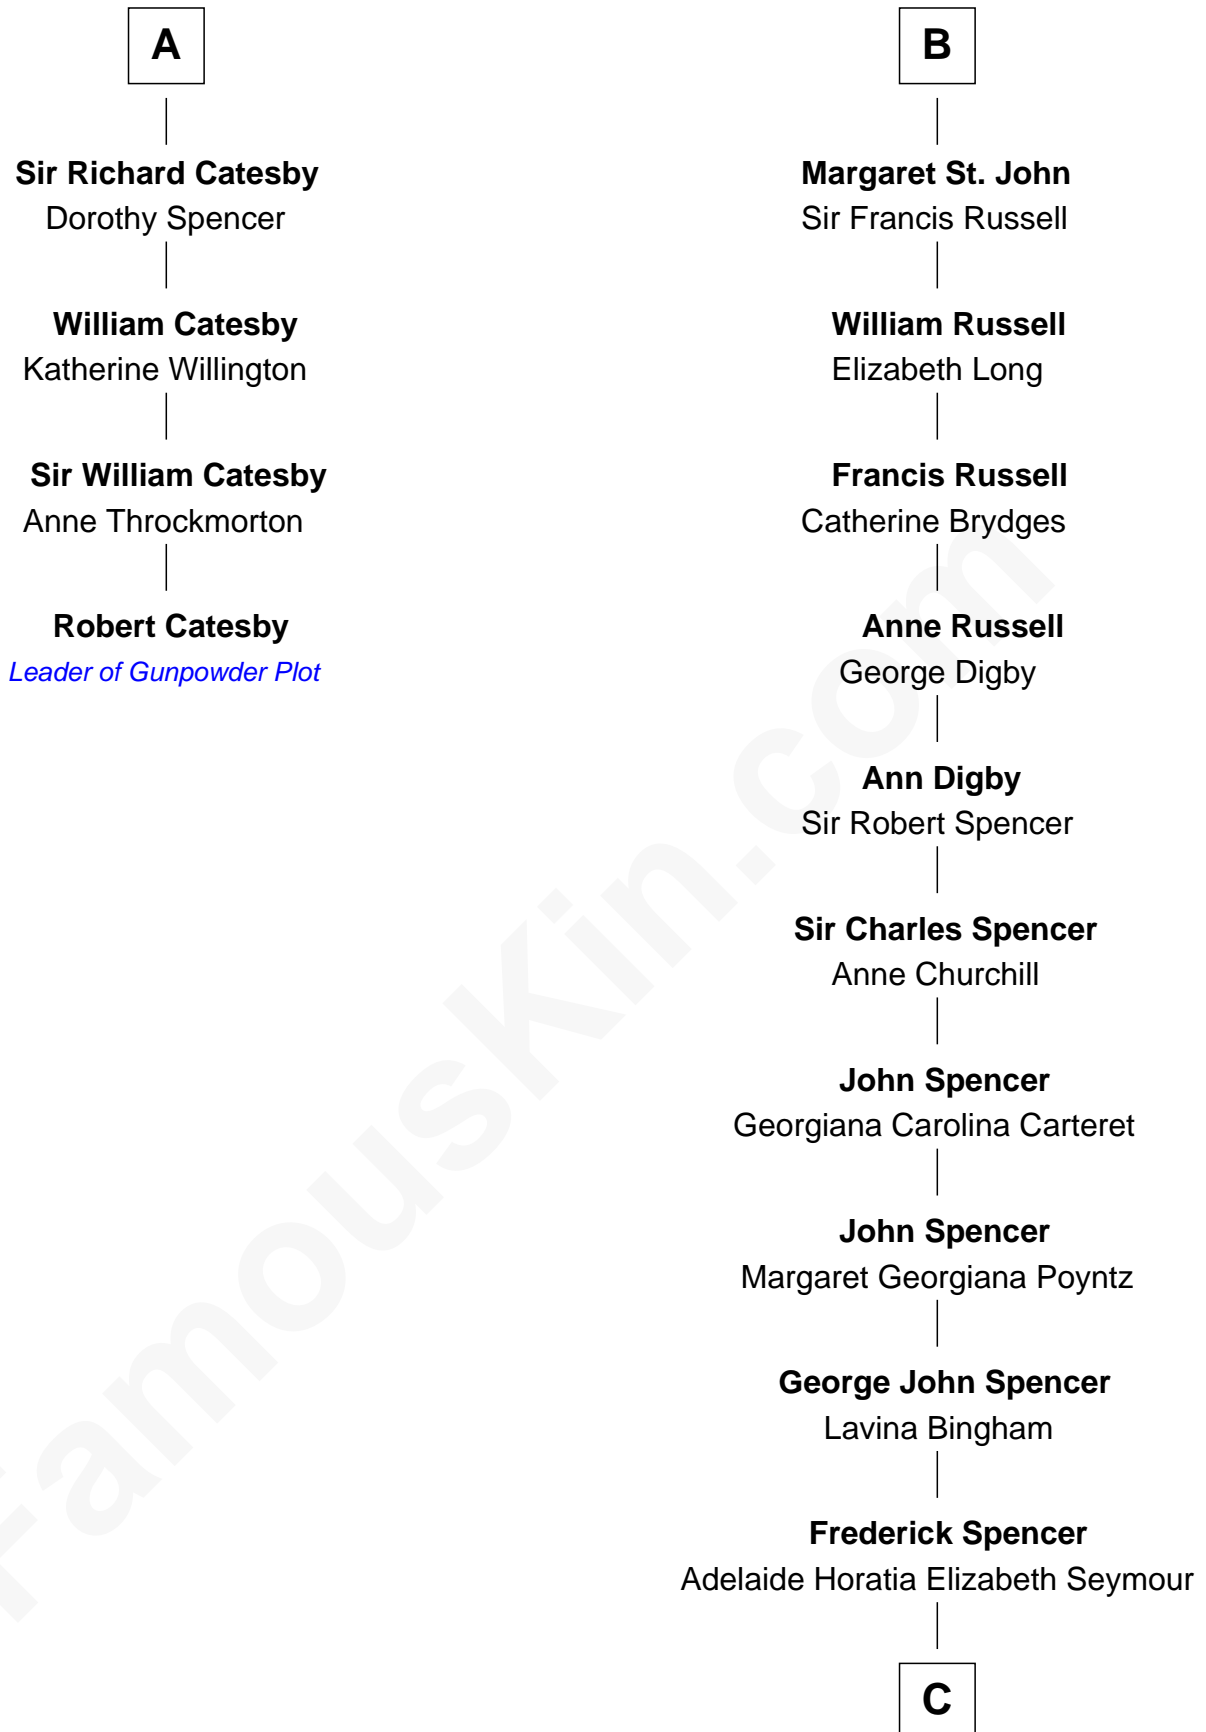

FamousKin.com Relationship Chart of

Robert Catesby

Leader of Gunpowder Plot

10th cousin 10 times removed of

Princess Diana

Princess of Wales

Sir William la Zouche

Maud Lovel

Sir William Deincourt

Margaret Deincourt

Sir Robert de Tibetot

Elizabeth de Tibetot

Sir Philip le Despencer

Margery Despencer

Sir Roger Wentworth

Henry Wentworth

Elizabeth Howard

Margery Wentworth

Sir William Waldegrave

Margaret Waldegrave

Sir John St. John

B

C

Charles Robert Spencer

Margaret Baring

Albert Edward John Spencer

Cynthia Elinor Beatrix Hamilton

Edward John Spencer

Frances Ruth Burke Roche

Princess Diana

Princess of Wales

FamousKin.com