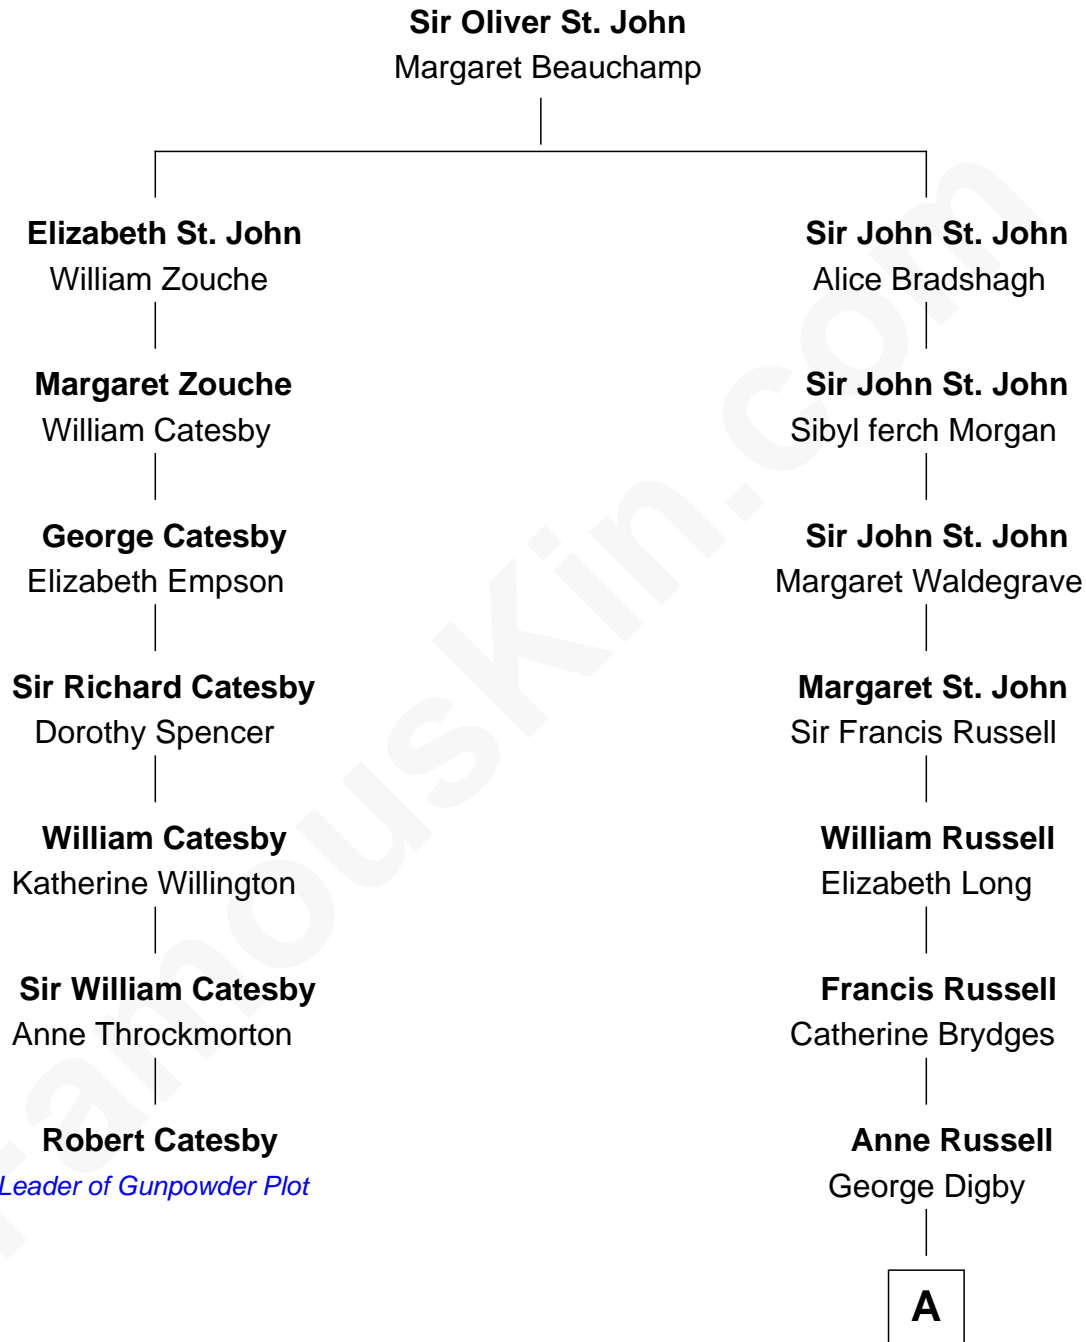

FamousKin.com Relationship Chart of

Robert Catesby

Leader of Gunpowder Plot

6th cousin 10 times removed of

Princess Diana

Princess of Wales

A

Ann Digby

Sir Robert Spencer

Sir Charles Spencer

Anne Churchill

John Spencer

Georgiana Carolina Carteret

John Spencer

Margaret Georgiana Poyntz

George John Spencer