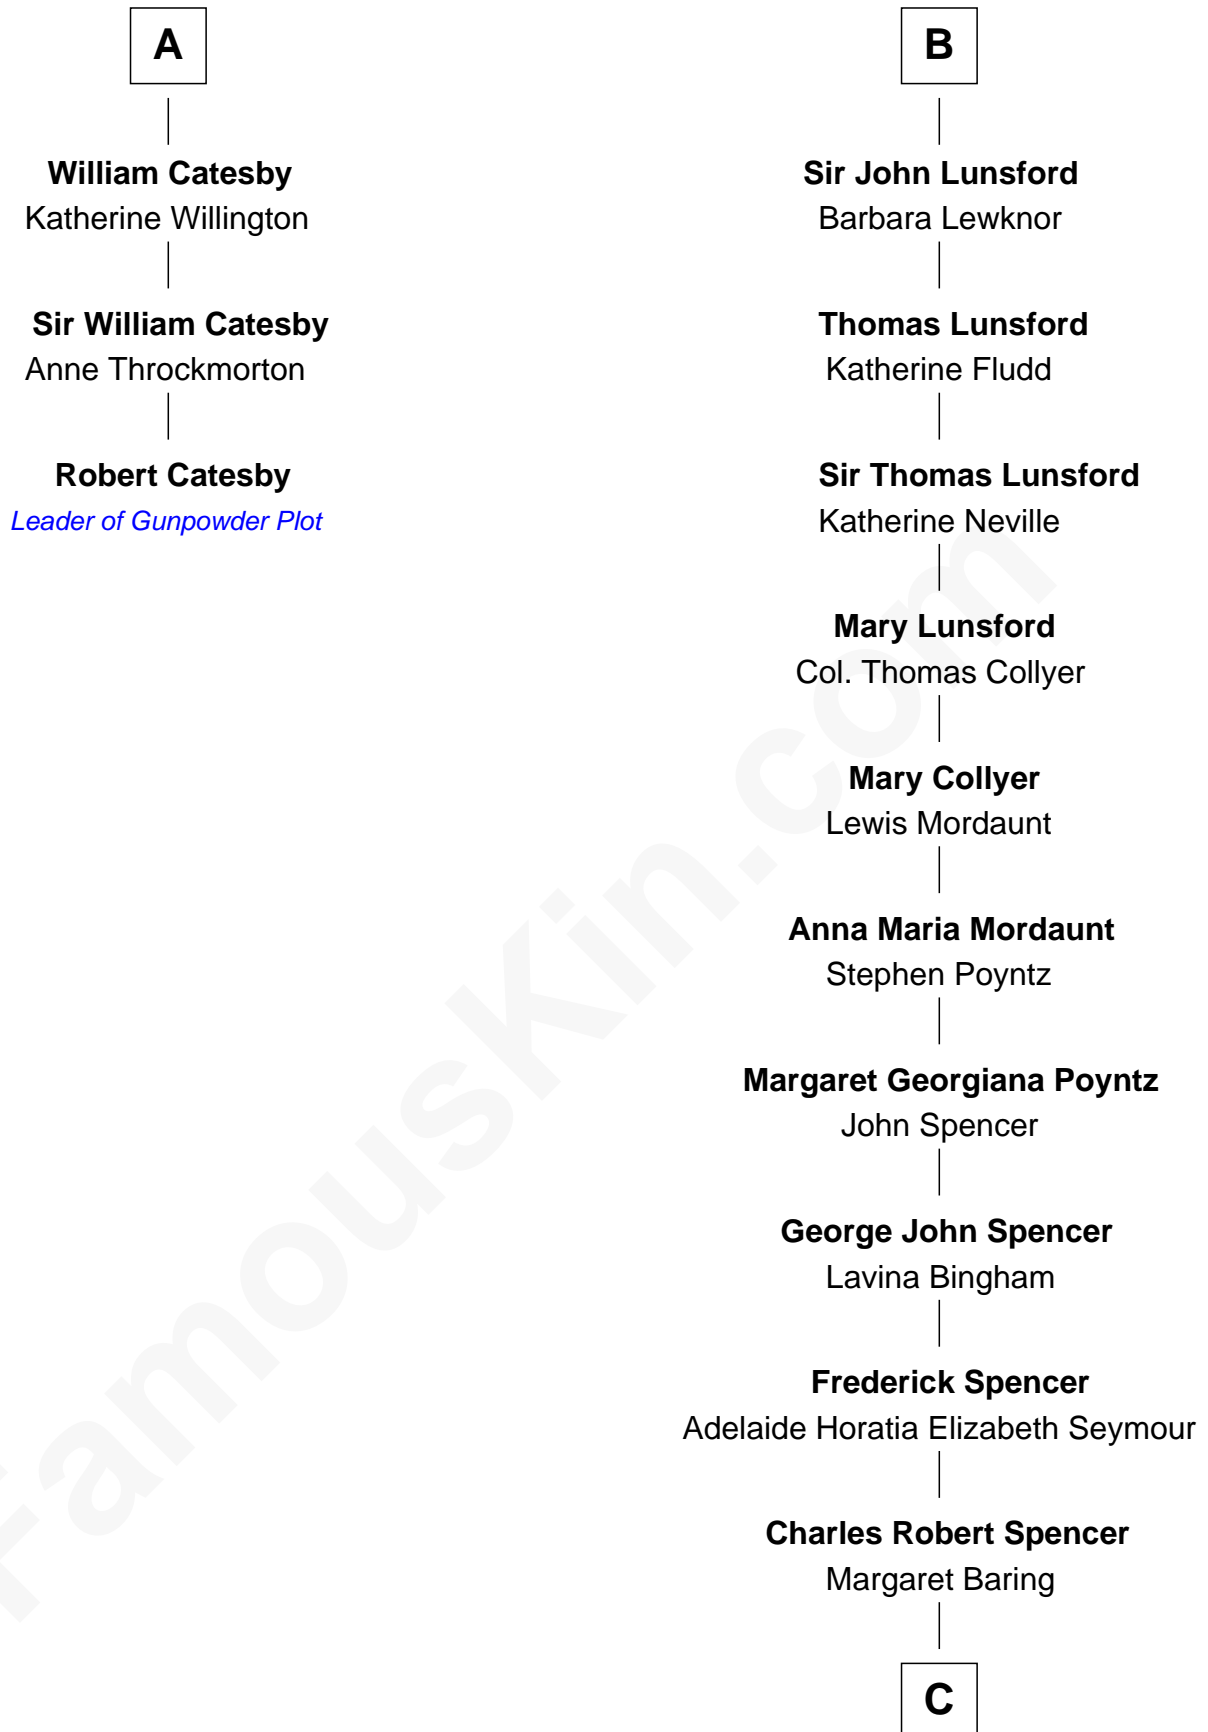

FamousKin.com Relationship Chart of

Robert Catesby

Leader of Gunpowder Plot

9th cousin 10 times removed of

Princess Diana

Princess of Wales

Sir William de Ros
Margery de Badlesmere

Elizabeth de Roos
Sir William la Zouche

Sir William la Zouche
Agnes Greene

Sir William la Zouche
Elizabeth - - - - -

William Zouche
Elizabeth St. John

Margaret Zouche
William Catesby

George Catesby
Elizabeth Empson

Sir Richard Catesby
Dorothy Spencer

A

Maud de Roos
John de Welles

Anne de Welles
James Butler

James Butler
Joan Beauchamp

Sir Thomas Butler
Anne Hankeford

Margaret Butler
Sir William Boleyn

Margaret Boleyn
John Sackville

Mary Sackville
John Lunsford

B

C

Albert Edward John Spencer
Cynthia Elinor Beatrix Hamilton

Edward John Spencer
Frances Ruth Burke Roche

Princess Diana
Princess of Wales

FamousKin.com