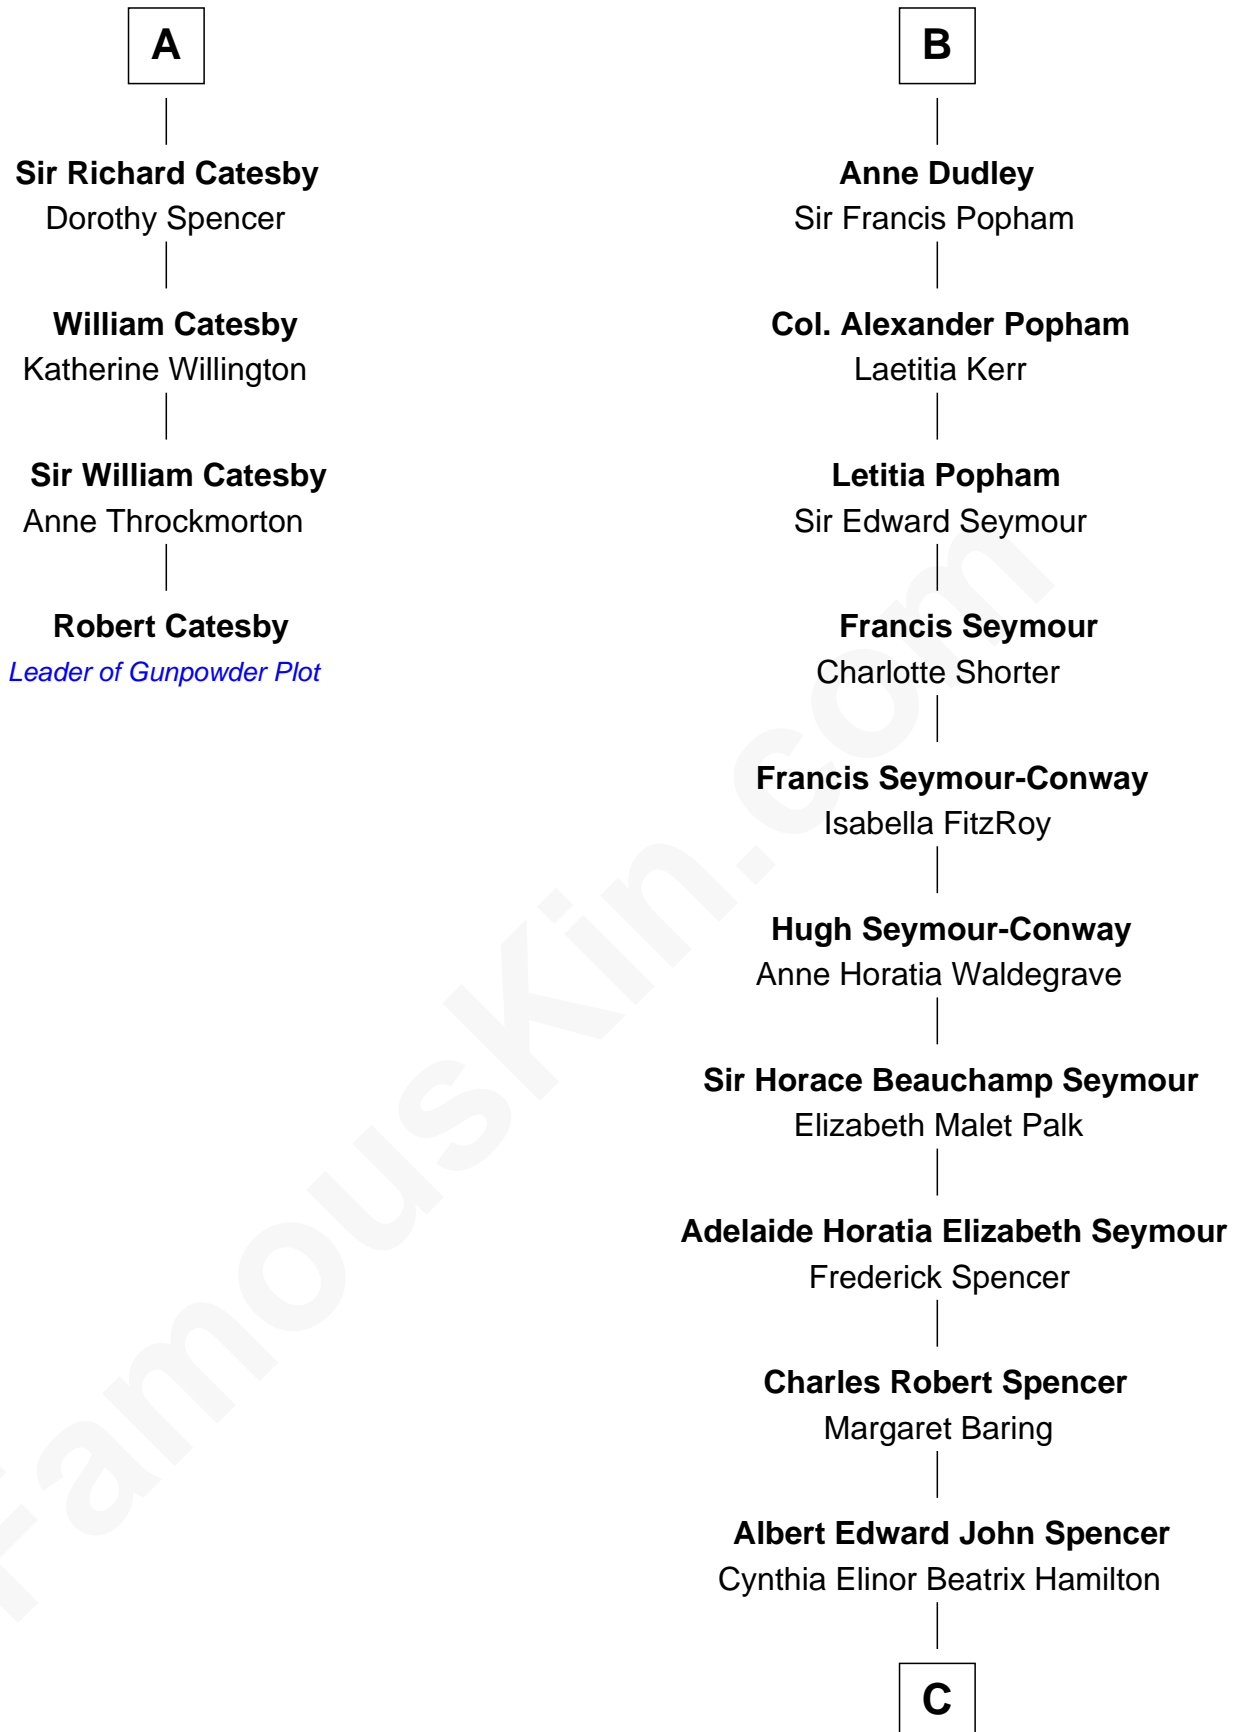

FamousKin.com Relationship Chart of

Robert Catesby

Leader of Gunpowder Plot

10th cousin 8 times removed of

Princess Diana

Princess of Wales

Eudo la Zouche
Milicent de Cantilupe

C

Edward John Spencer
Frances Ruth Burke Roche

Princess Diana
Princess of Wales

FamousKin.com