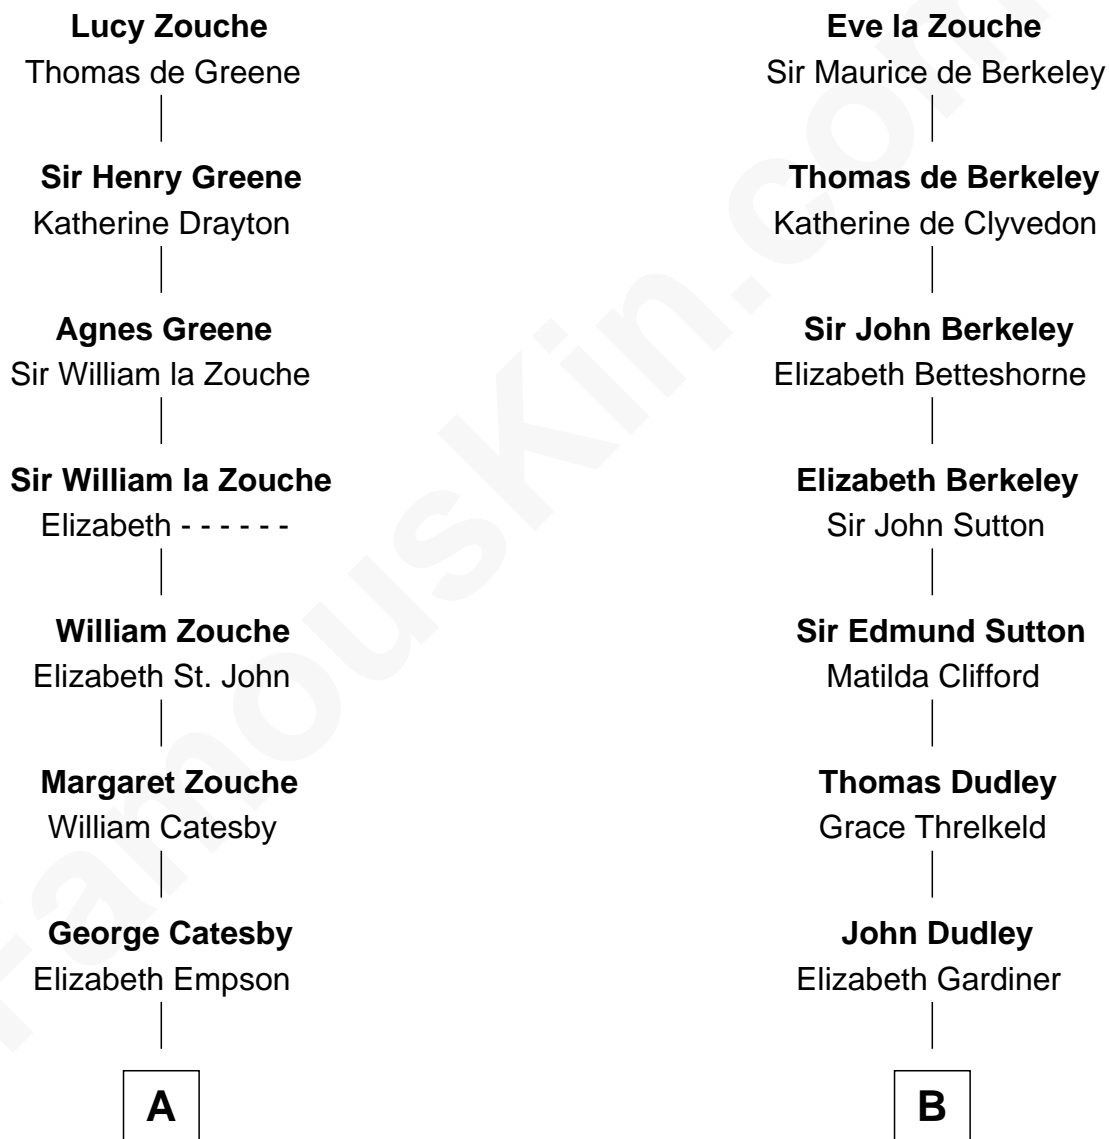

FamousKin.com Relationship Chart of

Robert Catesby

Leader of Gunpowder Plot

10th cousin 8 times removed of

Princess Diana

Princess of Wales

Eudo la Zouche
Milicent de Cantilupe

C

Edward John Spencer
Frances Ruth Burke Roche

Princess Diana
Princess of Wales

FamousKin.com