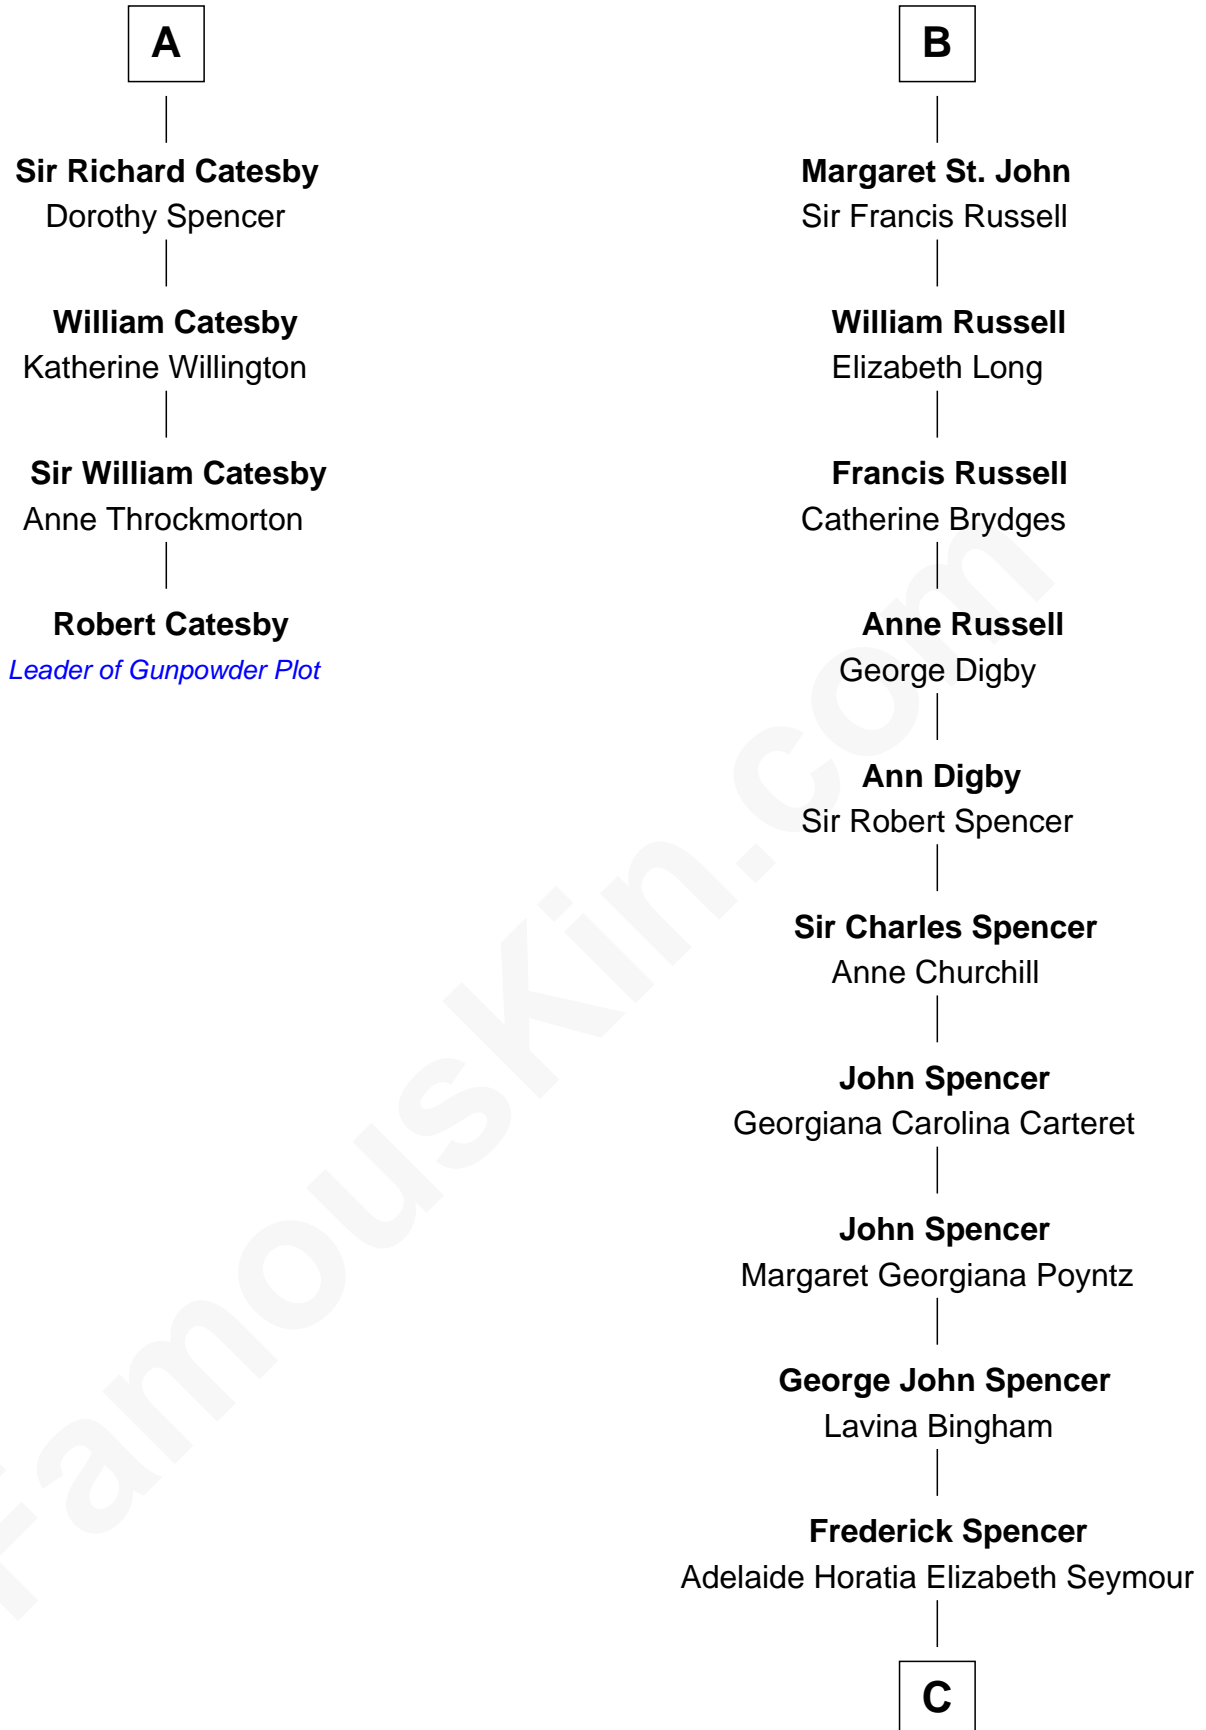

# FamousKin.com Relationship Chart of

**Robert Catesby**

*Leader of Gunpowder Plot*

10th cousin 11 times removed of

**Prince William**

*Prince of Wales*

**Sir William la Zouche**

Maud Lovel

Sir William Deincourt

**Margaret Deincourt**

Sir Robert de Tibetot

**Elizabeth de Tibetot**

Sir Philip le Despencer

**Margery Despencer**

Sir Roger Wentworth

**Henry Wentworth**

Elizabeth Howard

**Margery Wentworth**

Sir William Waldegrave

**Margaret Waldegrave**

Sir John St. John

**B**

**C**

**Charles Robert Spencer**

Margaret Baring

**Albert Edward John Spencer**

Cynthia Elinor Beatrix Hamilton

**Edward John Spencer**

Frances Ruth Burke Roche

**Princess Diana Frances Spencer**

Charles III, King of the United Kingdom

**Prince William**