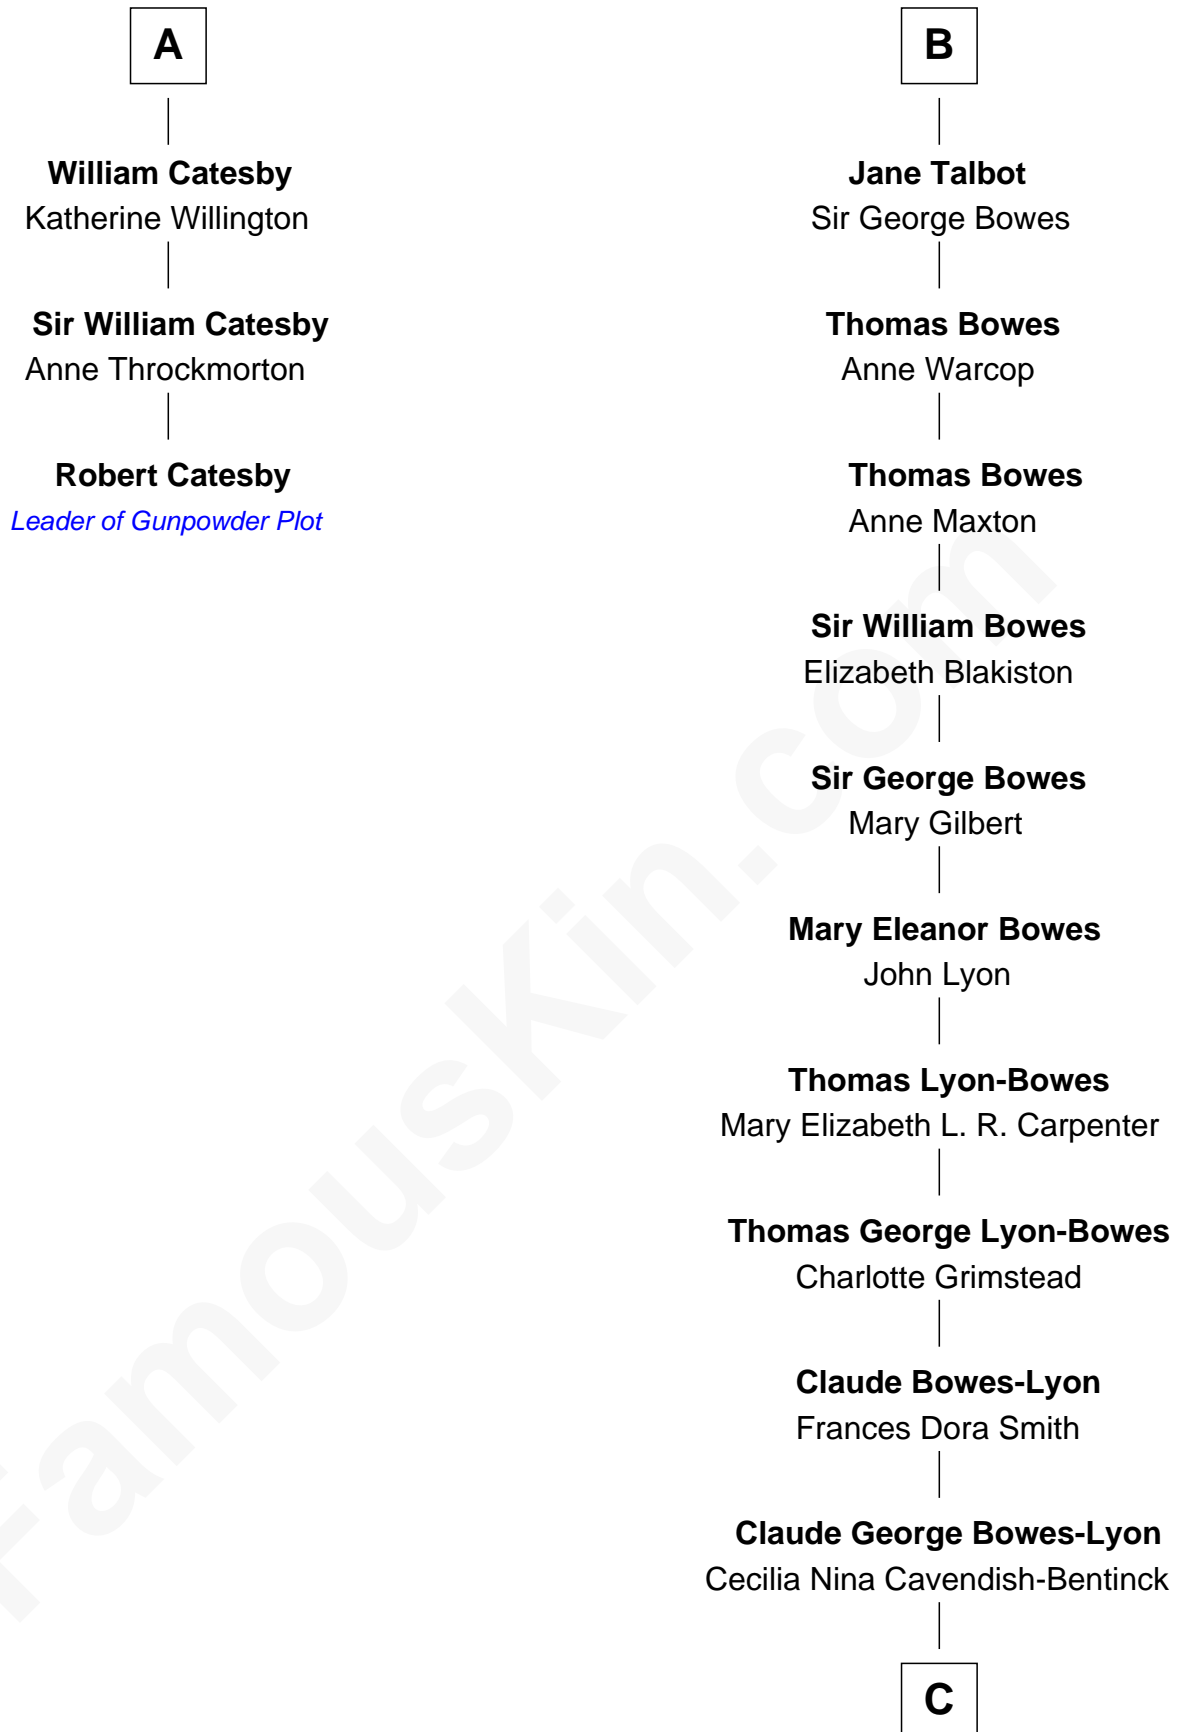

FamousKin.com Relationship Chart of

Robert Catesby

Leader of Gunpowder Plot

9th cousin 11 times removed of

Prince William

Prince of Wales

Sir William de Ros
Margery de Badlesmere

Elizabeth de Roos
Sir William la Zouche

Sir William la Zouche
Agnes Greene

Sir William la Zouche
Elizabeth - - - - -

William Zouche
Elizabeth St. John

Margaret Zouche
William Catesby

George Catesby
Elizabeth Empson

Sir Richard Catesby
Dorothy Spencer

A

Maud de Roos
John de Welles

Anne de Welles
James Butler

James Butler
Joan Beauchamp

Elizabeth Butler
John Talbot

Sir Gilbert Talbot
Audrey Cotton

Sir John Talbot
Margaret Troutbeck

Sir John Talbot
Frances Giffard

B

C

Elizabeth Bowes-Lyon
George VI, King of the United Kingdom

Elizabeth II, Queen of the United Kingdom
Prince Philip of Edinburgh

Charles III, King of the United Kingdom
Princess Diana Frances Spencer

Prince William
Prince of Wales