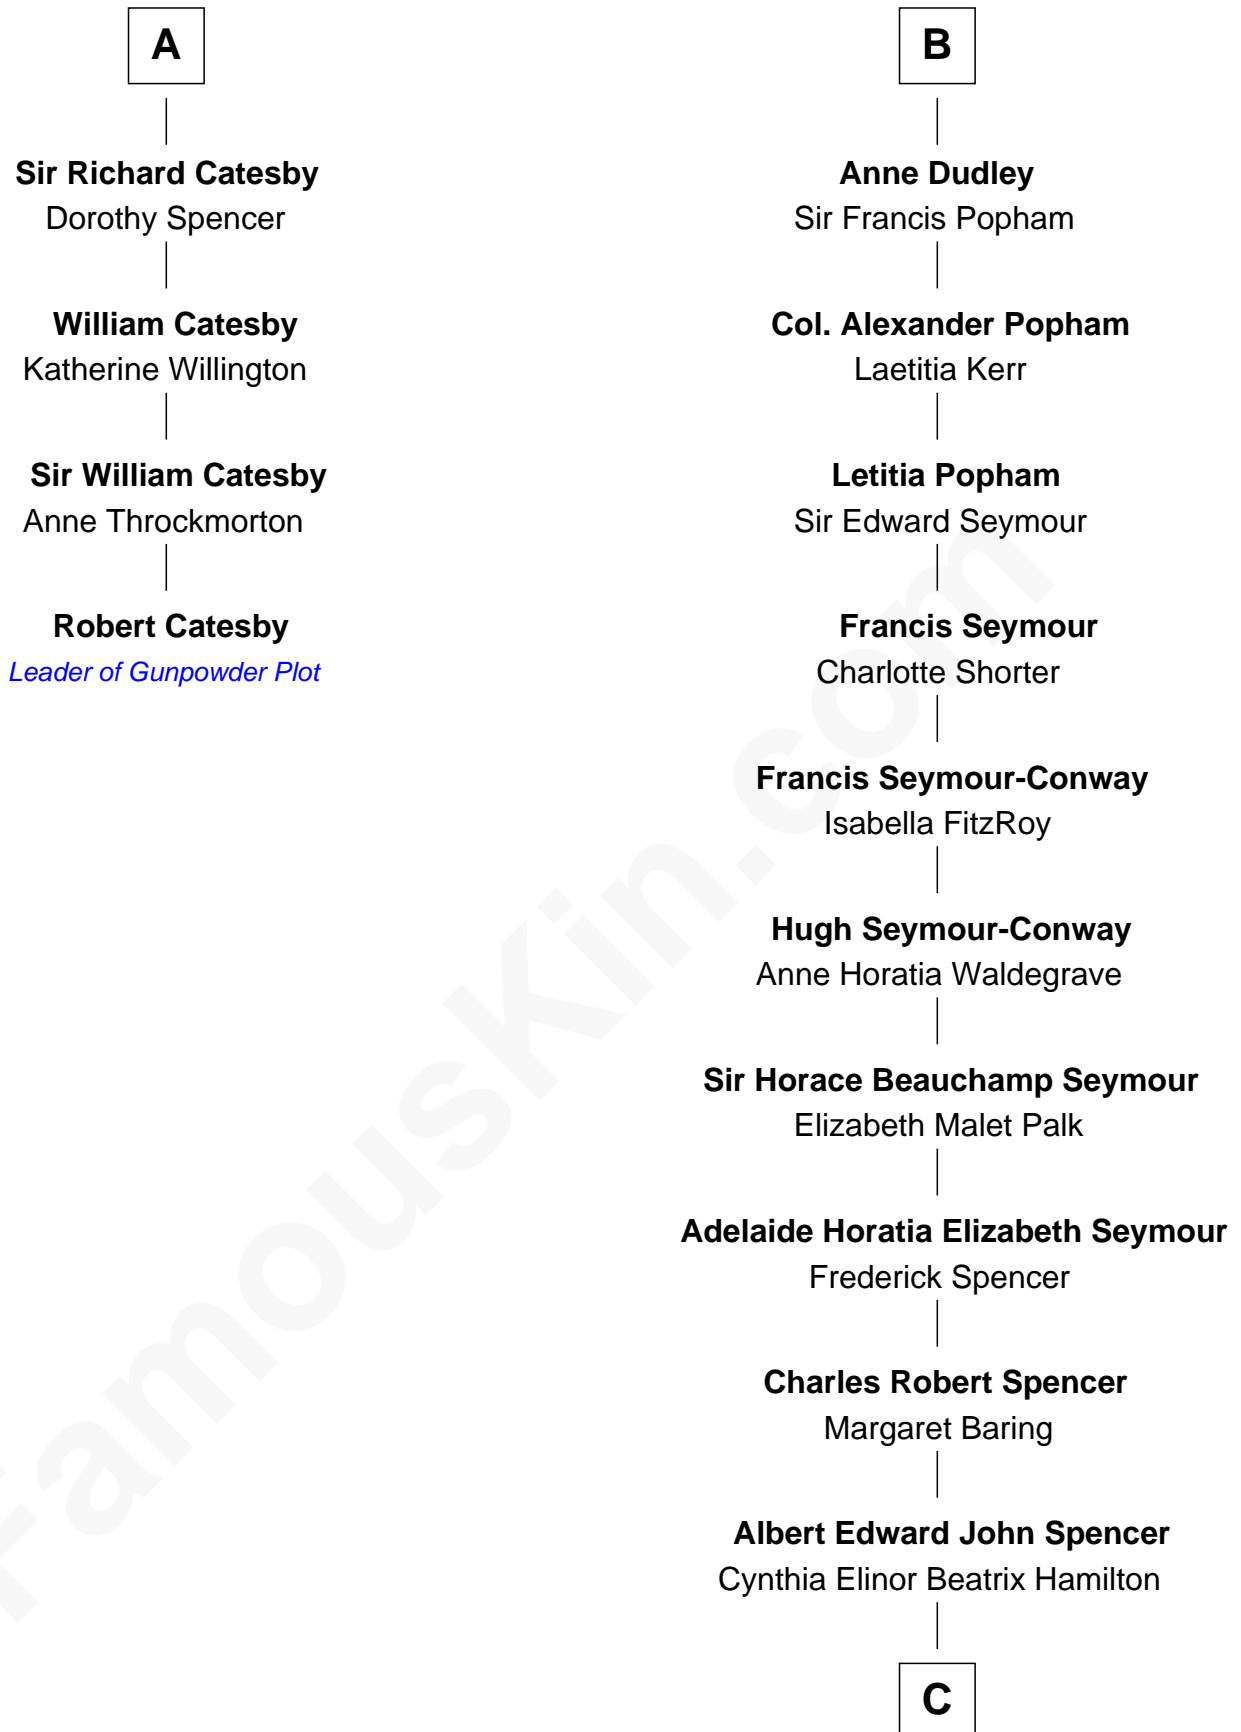

FamousKin.com Relationship Chart of

Robert Catesby

Leader of Gunpowder Plot

10th cousin 9 times removed of

Prince William

Prince of Wales

Eudo la Zouche
Milicent de Cantilupe

C

Edward John Spencer
Frances Ruth Burke Roche

Princess Diana Frances Spencer
Charles III, King of the United Kingdom

Prince William
Prince of Wales

FamousKin.com