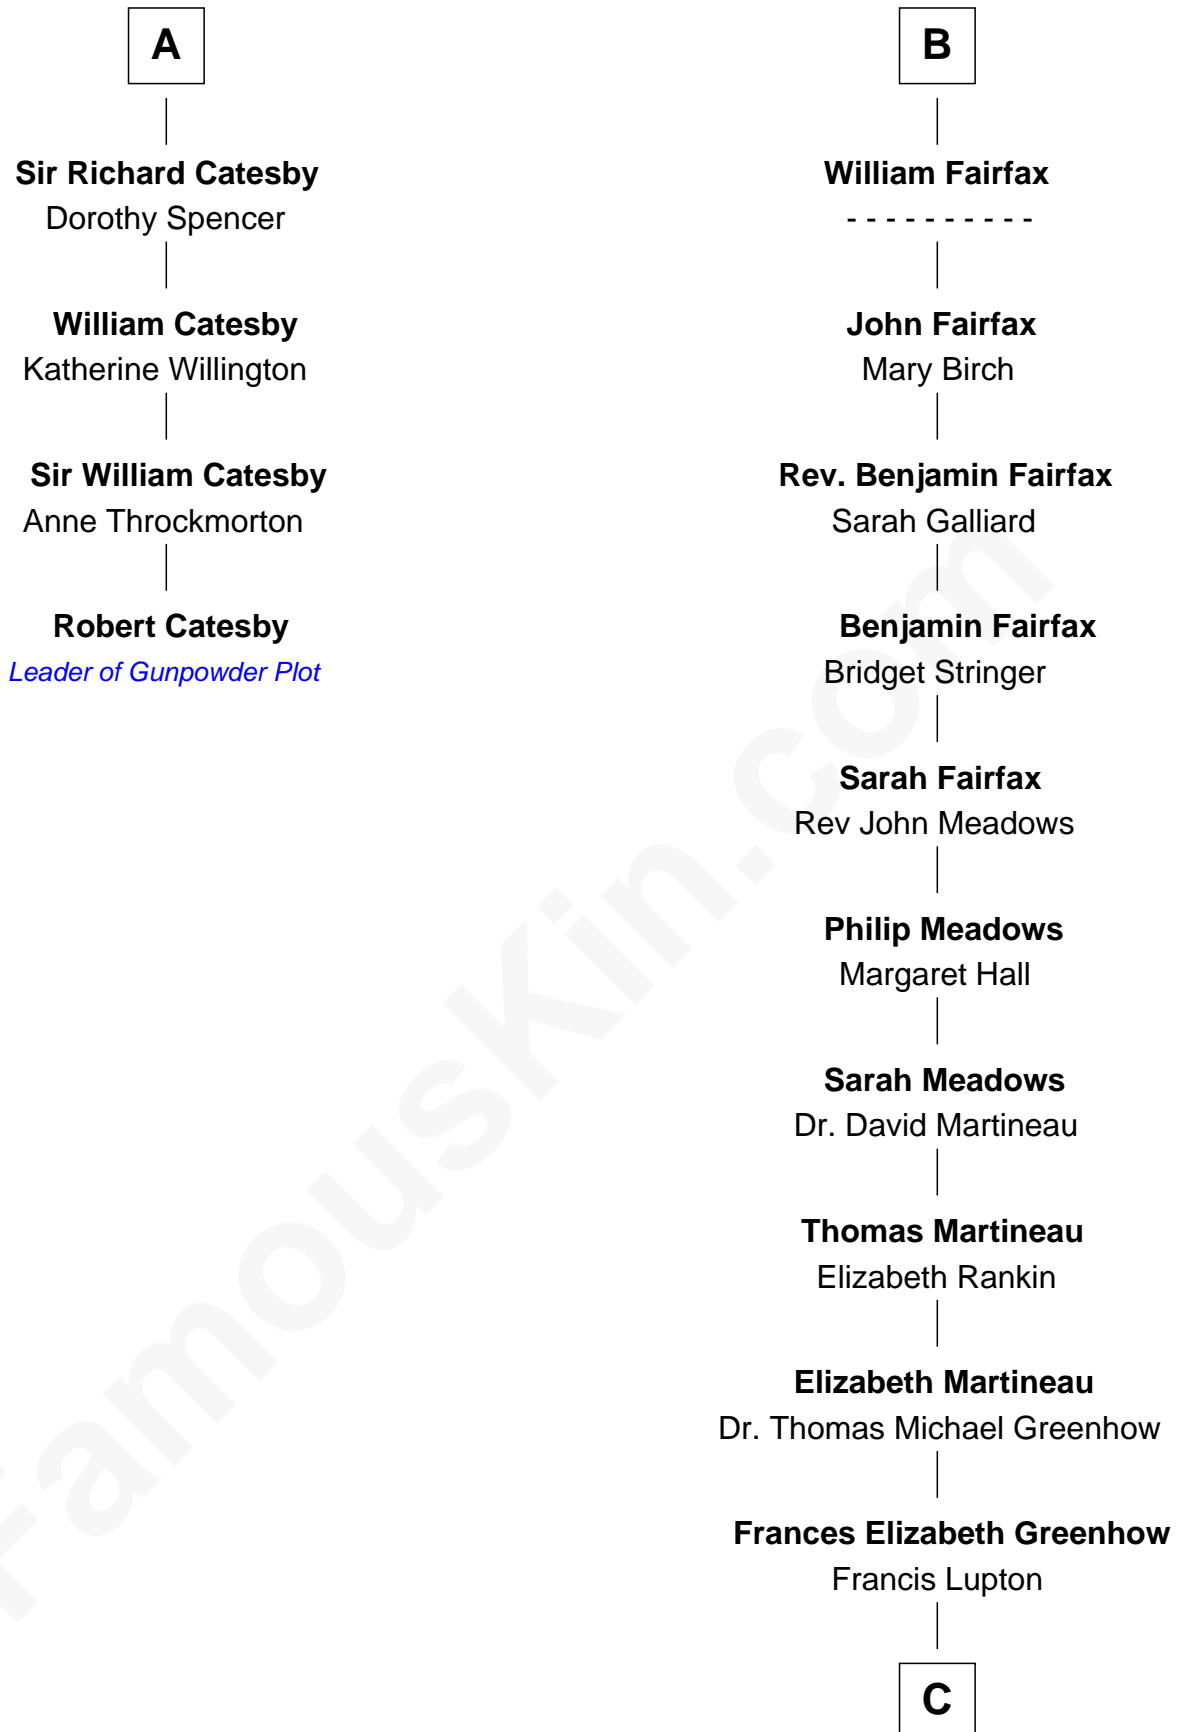

FamousKin.com Relationship Chart of

Robert Catesby

Leader of Gunpowder Plot

10th cousin 11 times removed of

Catherine Middleton

Princess of Wales

Eudo la Zouche
Milicent de Cantilupe

C