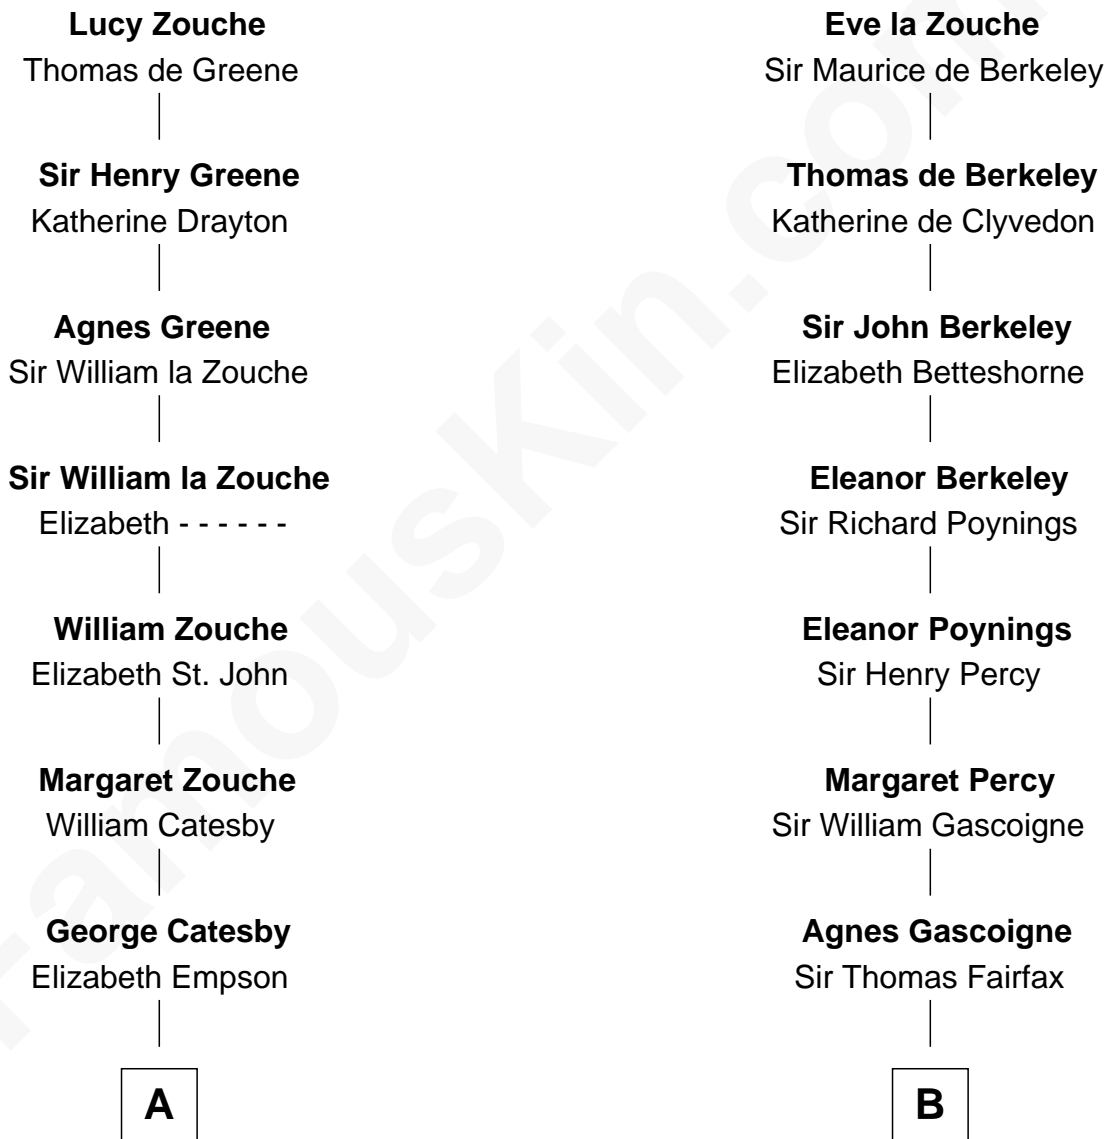

FamousKin.com Relationship Chart of

Robert Catesby

Leader of Gunpowder Plot

10th cousin 11 times removed of

Catherine Middleton

Princess of Wales

Eudo la Zouche
Milicent de Cantilupe

C

Francis Martineau Lupton
Harriet Albina Davis

Olive Christina Lupton
Richard Noel Middleton

Peter Francis Middleton
Valerie Glassborow

Michael Francis Middleton
Carole Elizabeth Goldsmith

Catherine Middleton
Princess of Wales