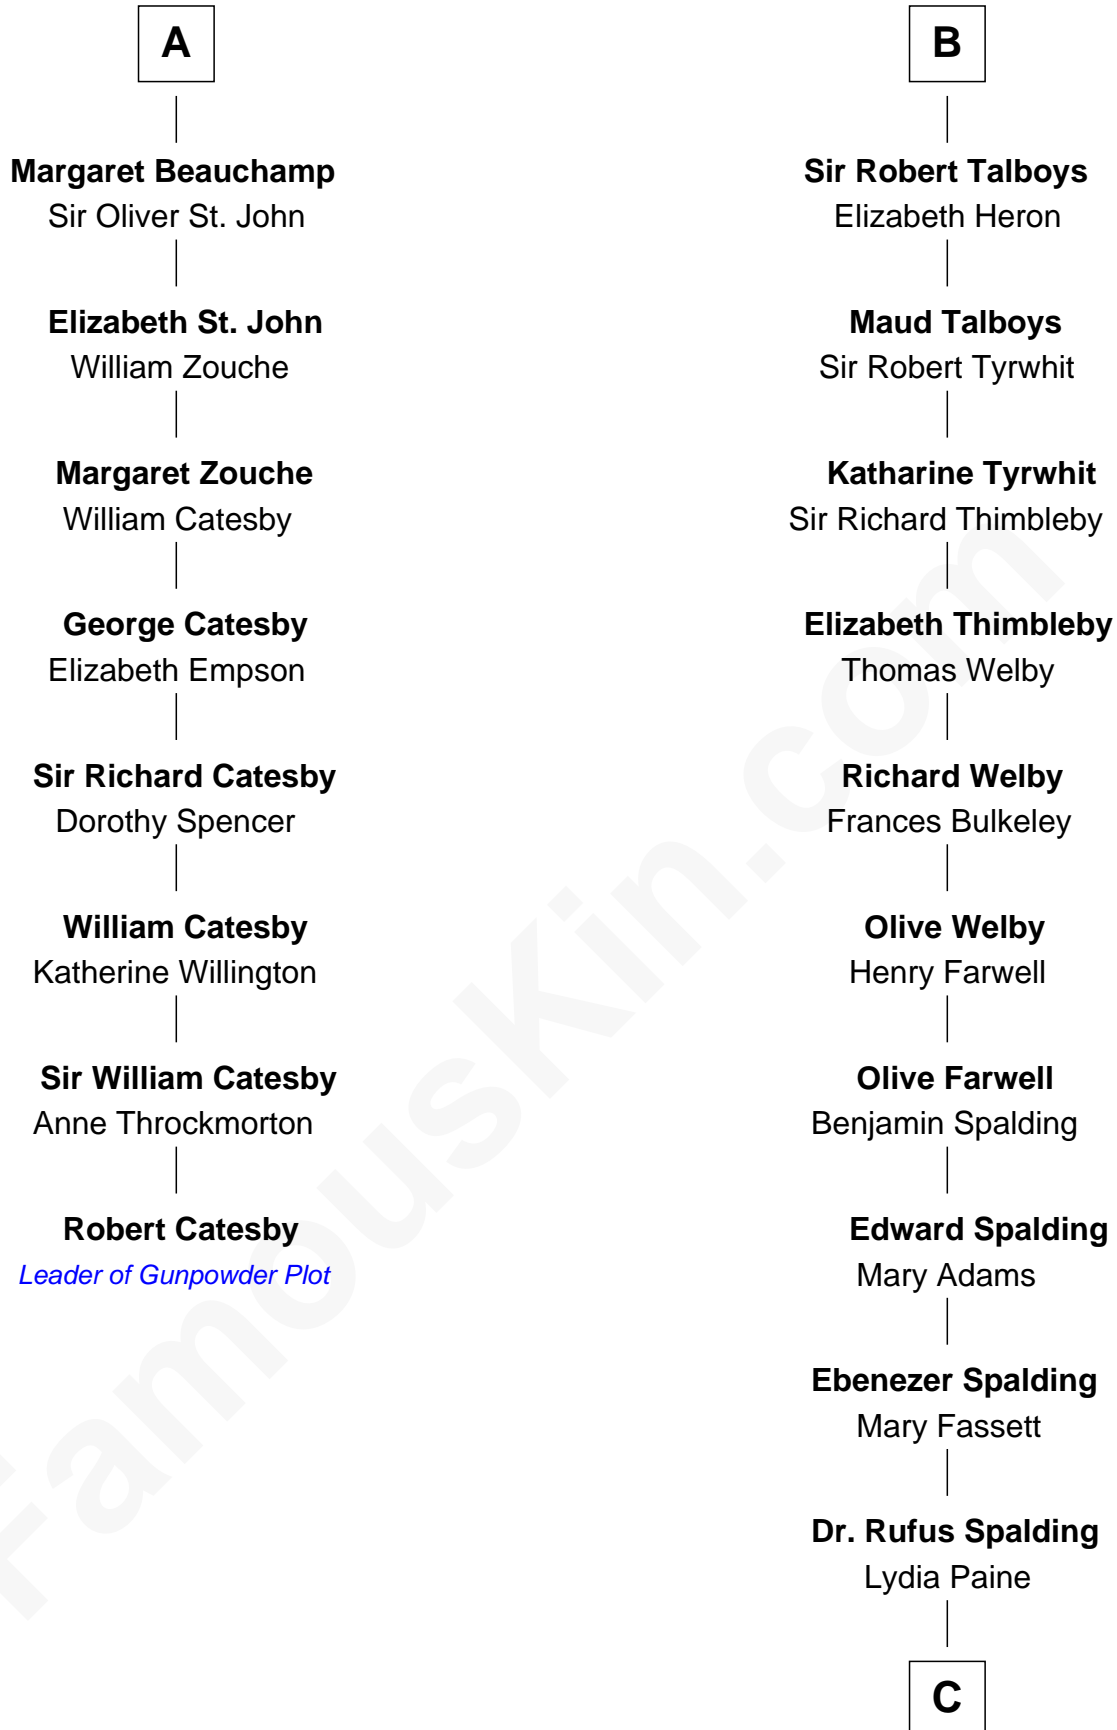

FamousKin.com Relationship Chart of

Robert Catesby

Leader of Gunpowder Plot

14th cousin 5 times removed of

William Rufus Day

36th U.S. Secretary of State

Sir Humphrey de Bohun

Maud of Eu

C

—
Rufus Paine Spalding

Lucretia A. Swift

—
Emily Swift Spalding

Luther Day

—
William Rufus Day

36th U.S. Secretary of State

FamousKin.com