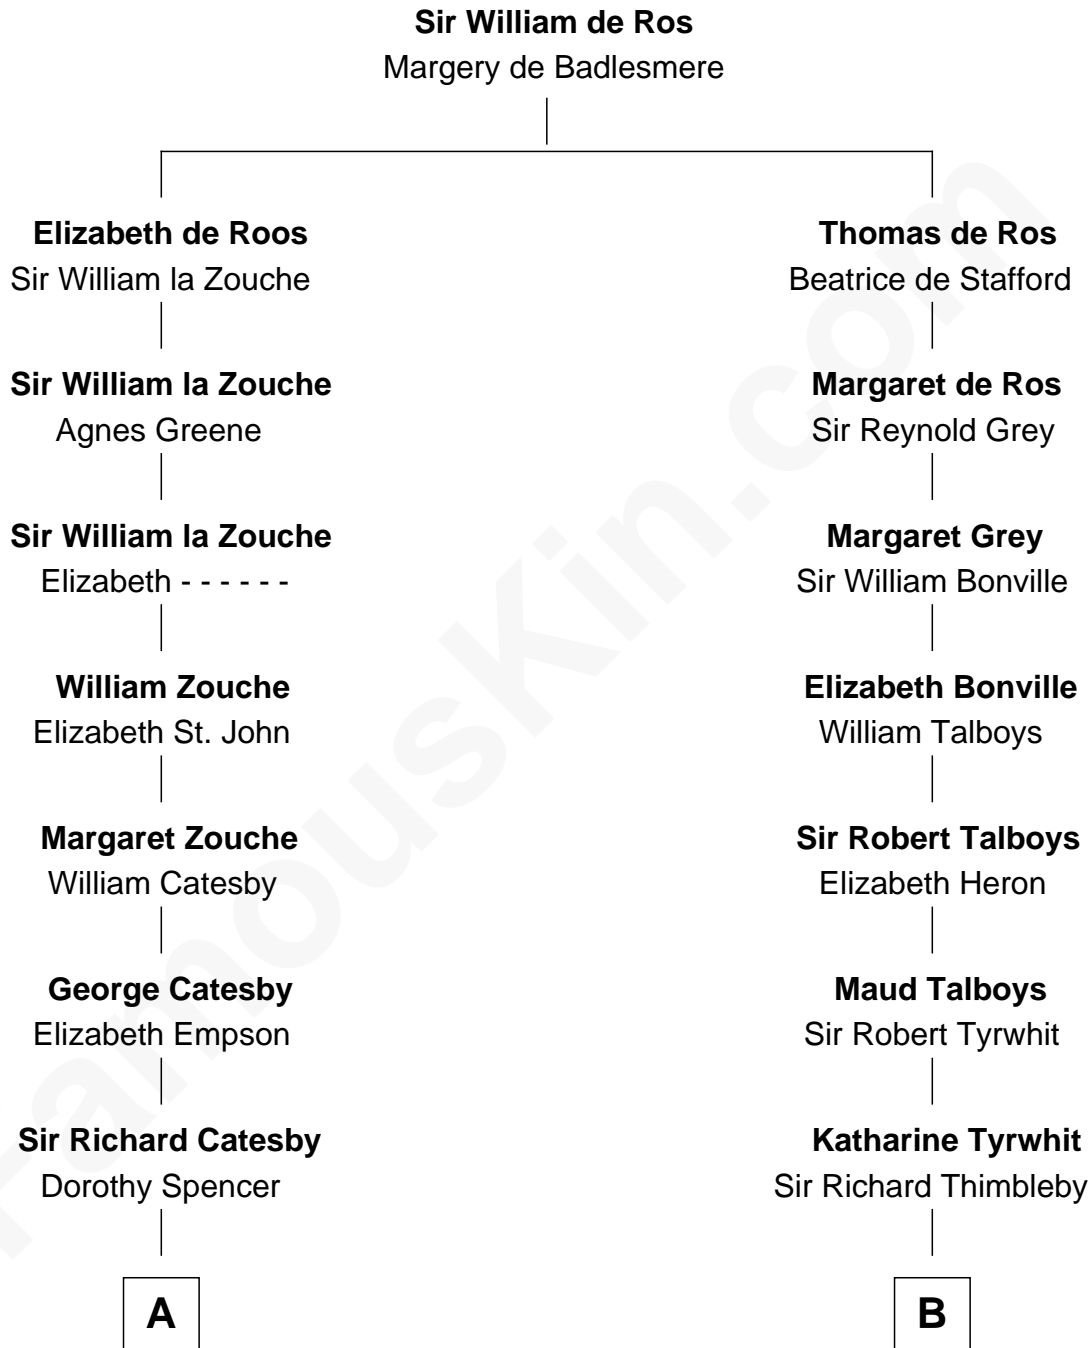

FamousKin.com Relationship Chart of

Robert Catesby

Leader of Gunpowder Plot

9th cousin 7 times removed of

William Rufus Day

36th U.S. Secretary of State

A

William Catesby
Katherine Willington

Sir William Catesby
Anne Throckmorton

Robert Catesby
Leader of Gunpowder Plot

B

Elizabeth Thimbleby
Thomas Welby

Richard Welby
Frances Bulkeley

Olive Welby
Henry Farwell

Olive Farwell
Benjamin Spalding

Edward Spalding
Mary Adams