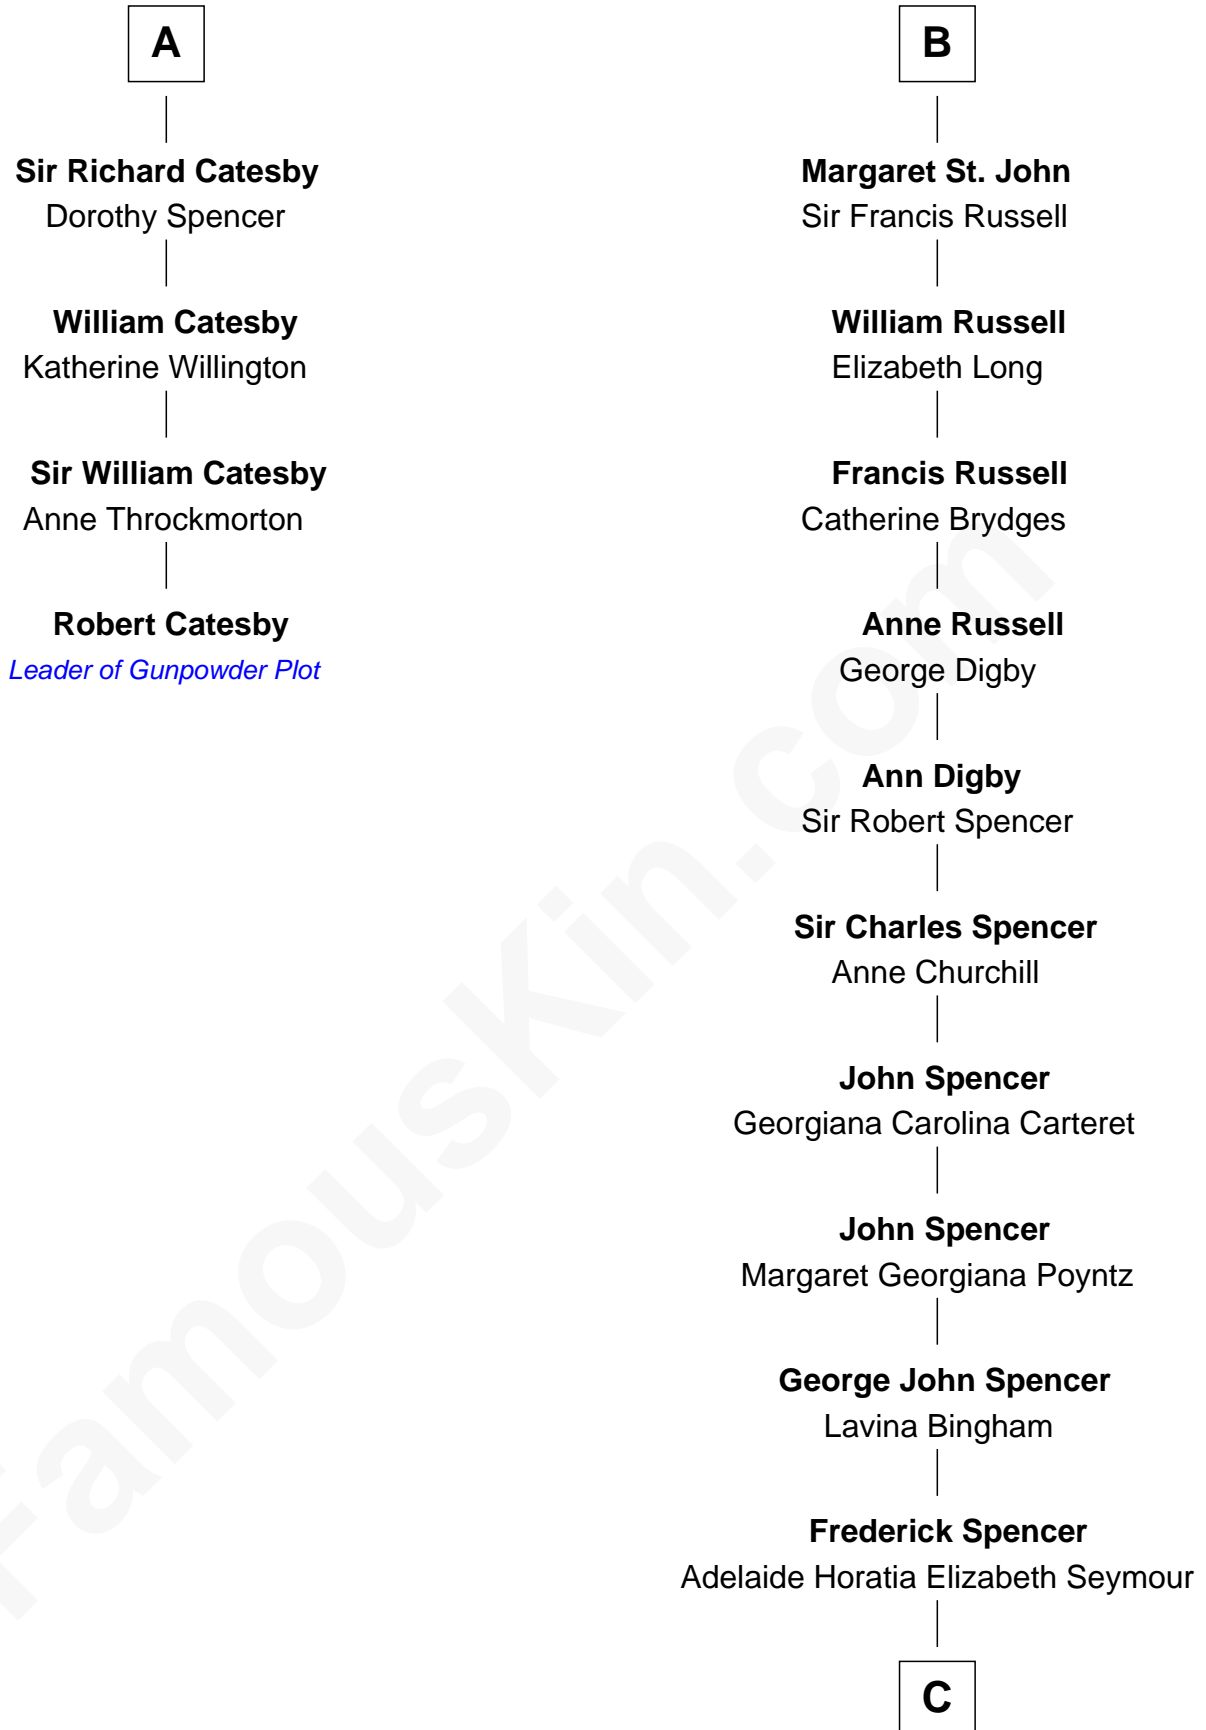

FamousKin.com Relationship Chart of

Robert Catesby

Leader of Gunpowder Plot

10th cousin 11 times removed of

Prince Harry

Duke of Sussex

Sir William la Zouche

Maud Lovel

Sir William Deincourt

Margaret Deincourt

Sir Robert de Tibetot

Elizabeth de Tibetot

Sir Philip le Despencer

Margery Despencer

Sir Roger Wentworth

Henry Wentworth

Elizabeth Howard

Margery Wentworth

Sir William Waldegrave

Margaret Waldegrave

Sir John St. John

B

C

Charles Robert Spencer

Margaret Baring

Albert Edward John Spencer

Cynthia Elinor Beatrix Hamilton

Edward John Spencer

Frances Ruth Burke Roche

Princess Diana Frances Spencer

Charles III, King of the United Kingdom

Prince Harry