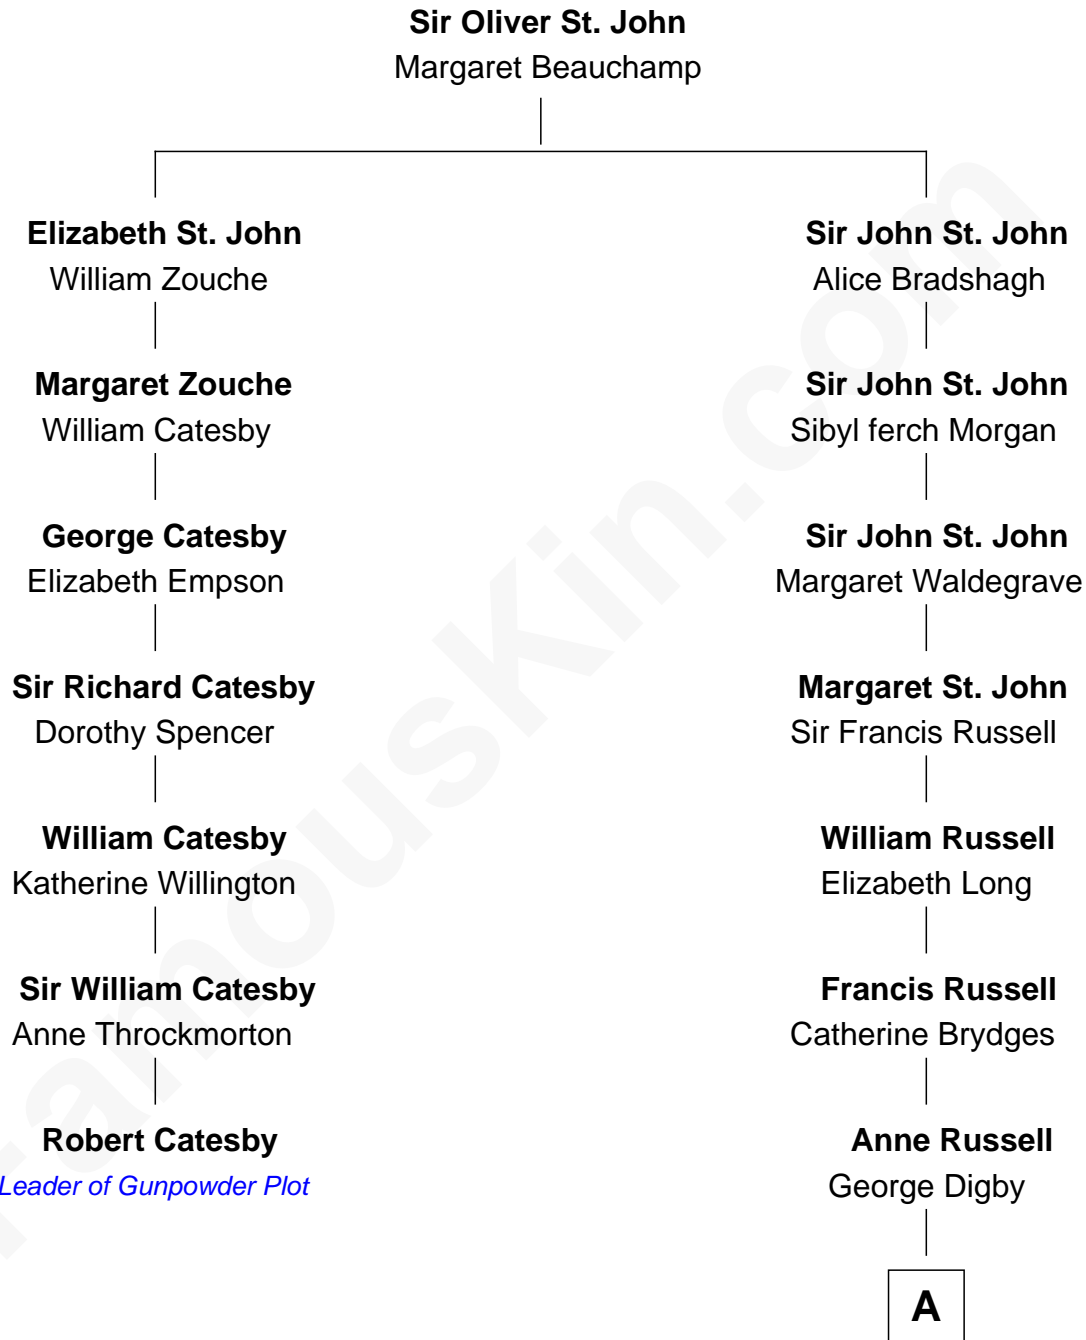

FamousKin.com Relationship Chart of

Robert Catesby

Leader of Gunpowder Plot

6th cousin 11 times removed of

Prince Harry

Duke of Sussex

A

Ann Digby

Sir Robert Spencer

Sir Charles Spencer

Anne Churchill

John Spencer

Georgiana Carolina Carteret

John Spencer

Margaret Georgiana Poyntz

George John Spencer