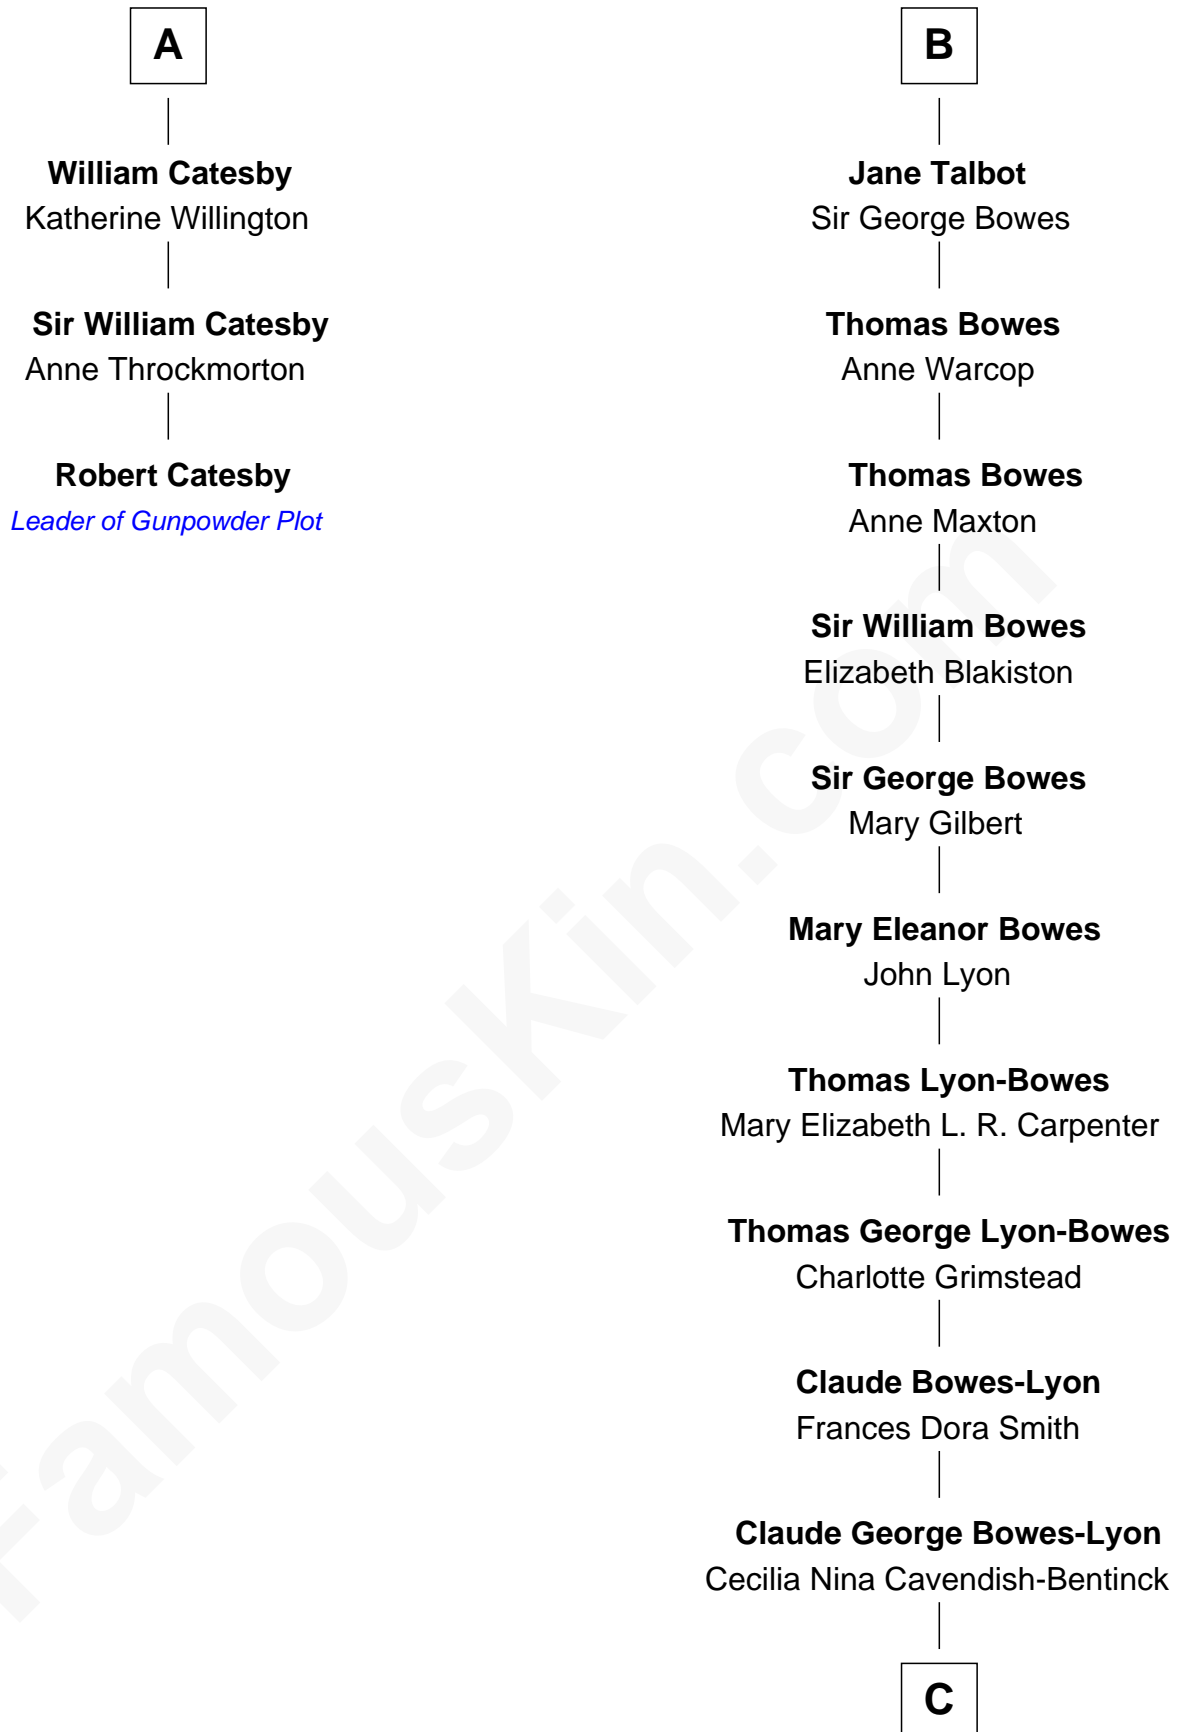

FamousKin.com Relationship Chart of

Robert Catesby

Leader of Gunpowder Plot

9th cousin 11 times removed of

Prince Harry

Duke of Sussex

Sir William de Ros
Margery de Badlesmere

Elizabeth de Roos
Sir William la Zouche

Sir William la Zouche
Agnes Greene

Sir William la Zouche
Elizabeth - - - - -

William Zouche
Elizabeth St. John

Margaret Zouche
William Catesby

George Catesby
Elizabeth Empson

Sir Richard Catesby
Dorothy Spencer

A

Maud de Roos
John de Welles

Anne de Welles
James Butler

James Butler
Joan Beauchamp

Elizabeth Butler
John Talbot

Sir Gilbert Talbot
Audrey Cotton

Sir John Talbot
Margaret Troutbeck

Sir John Talbot
Frances Giffard

B

C

Elizabeth Bowes-Lyon

George VI, King of the United Kingdom

Elizabeth II, Queen of the United Kingdom

Prince Philip of Edinburgh

Charles III, King of the United Kingdom

Princess Diana Frances Spencer