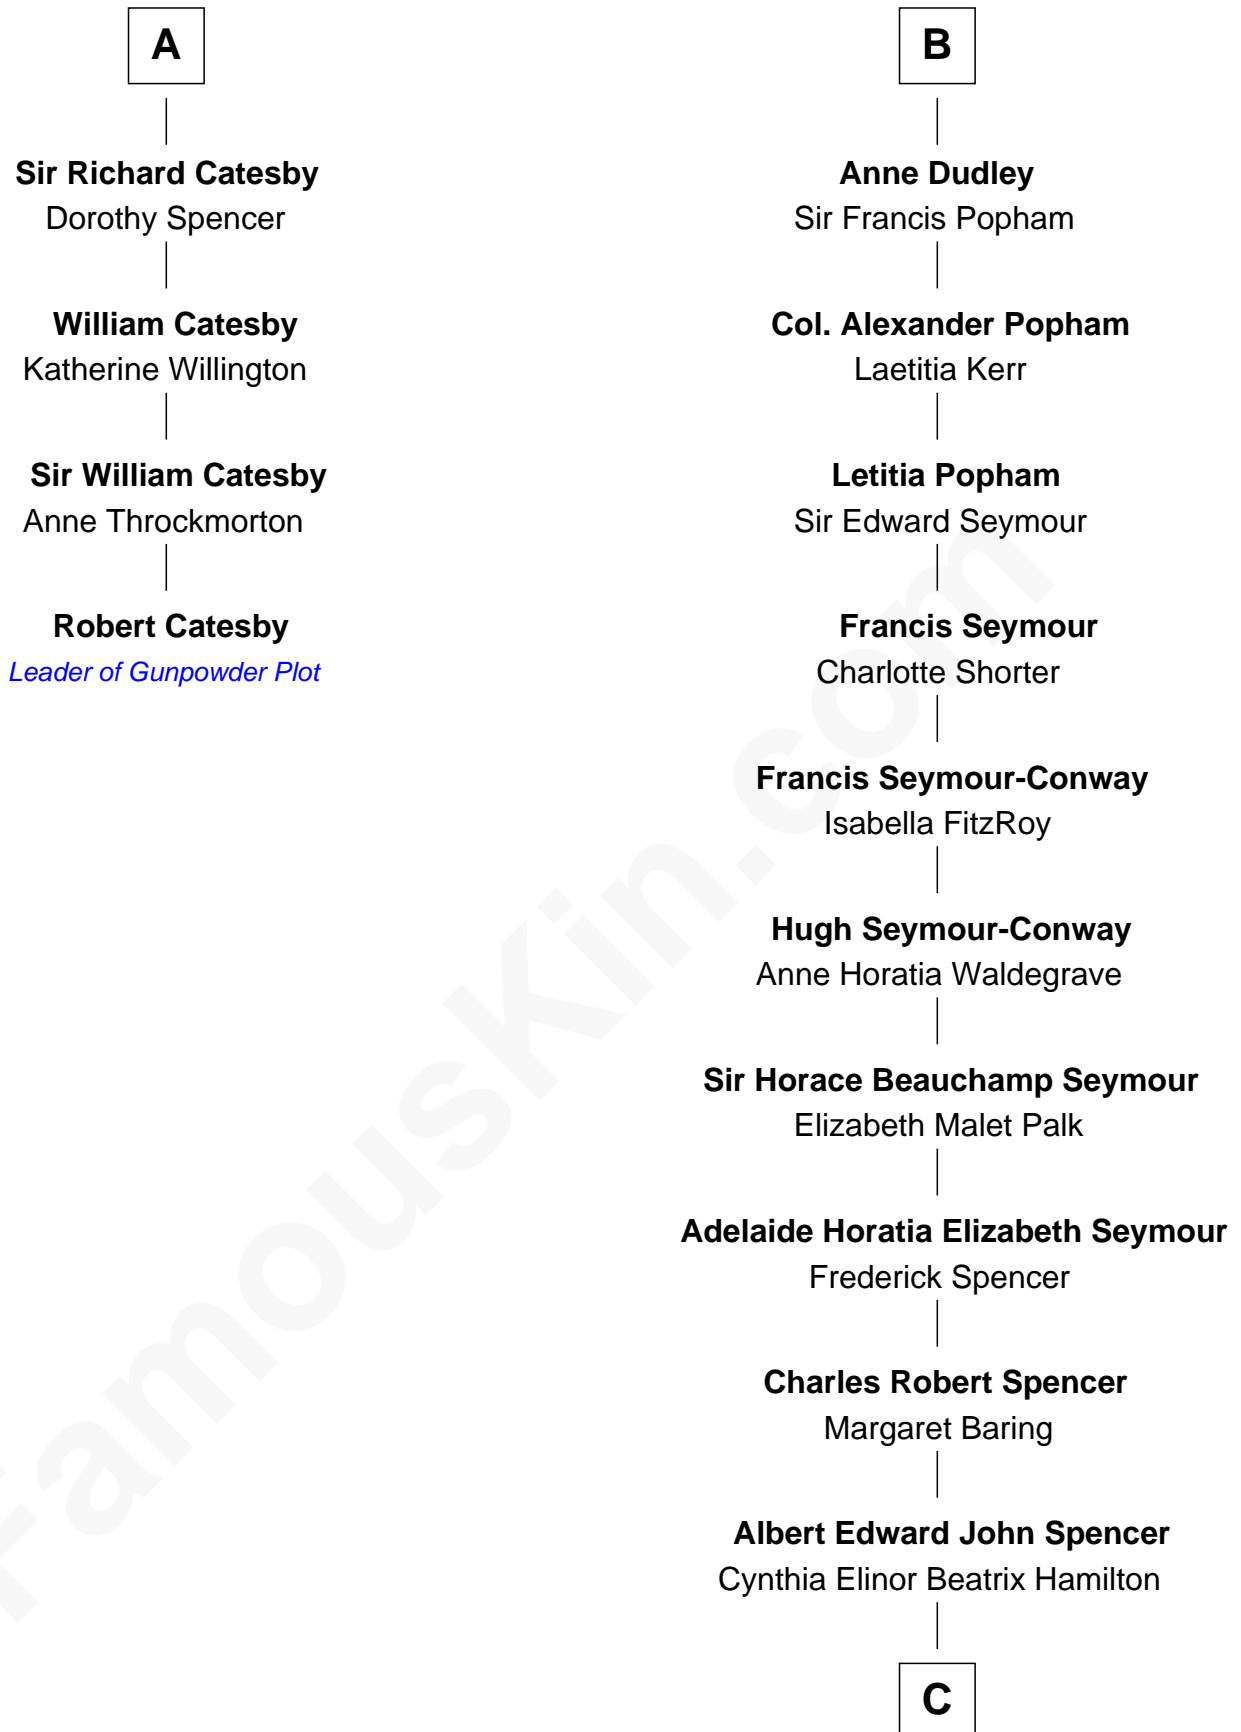

FamousKin.com Relationship Chart of

Robert Catesby

Leader of Gunpowder Plot

10th cousin 9 times removed of

Prince Harry

Duke of Sussex

Eudo la Zouche
Milicent de Cantilupe

Lucy Zouche
Thomas de Greene

Sir Henry Greene
Katherine Drayton

Agnes Greene
Sir William la Zouche

Sir William la Zouche
Elizabeth - - - - -

William Zouche
Elizabeth St. John

Margaret Zouche
William Catesby

George Catesby
Elizabeth Empson

A

Eve la Zouche
Sir Maurice de Berkeley

Thomas de Berkeley
Katherine de Clyvedon

Sir John Berkeley
Elizabeth Betteshorne

Elizabeth Berkeley
Sir John Sutton

Sir Edmund Sutton
Matilda Clifford

Thomas Dudley
Grace Threlkeld

John Dudley
Elizabeth Gardiner

B

C

Edward John Spencer
Frances Ruth Burke Roche

Princess Diana Frances Spencer
Charles III, King of the United Kingdom

Prince Harry
Duke of Sussex

FamousKin.com