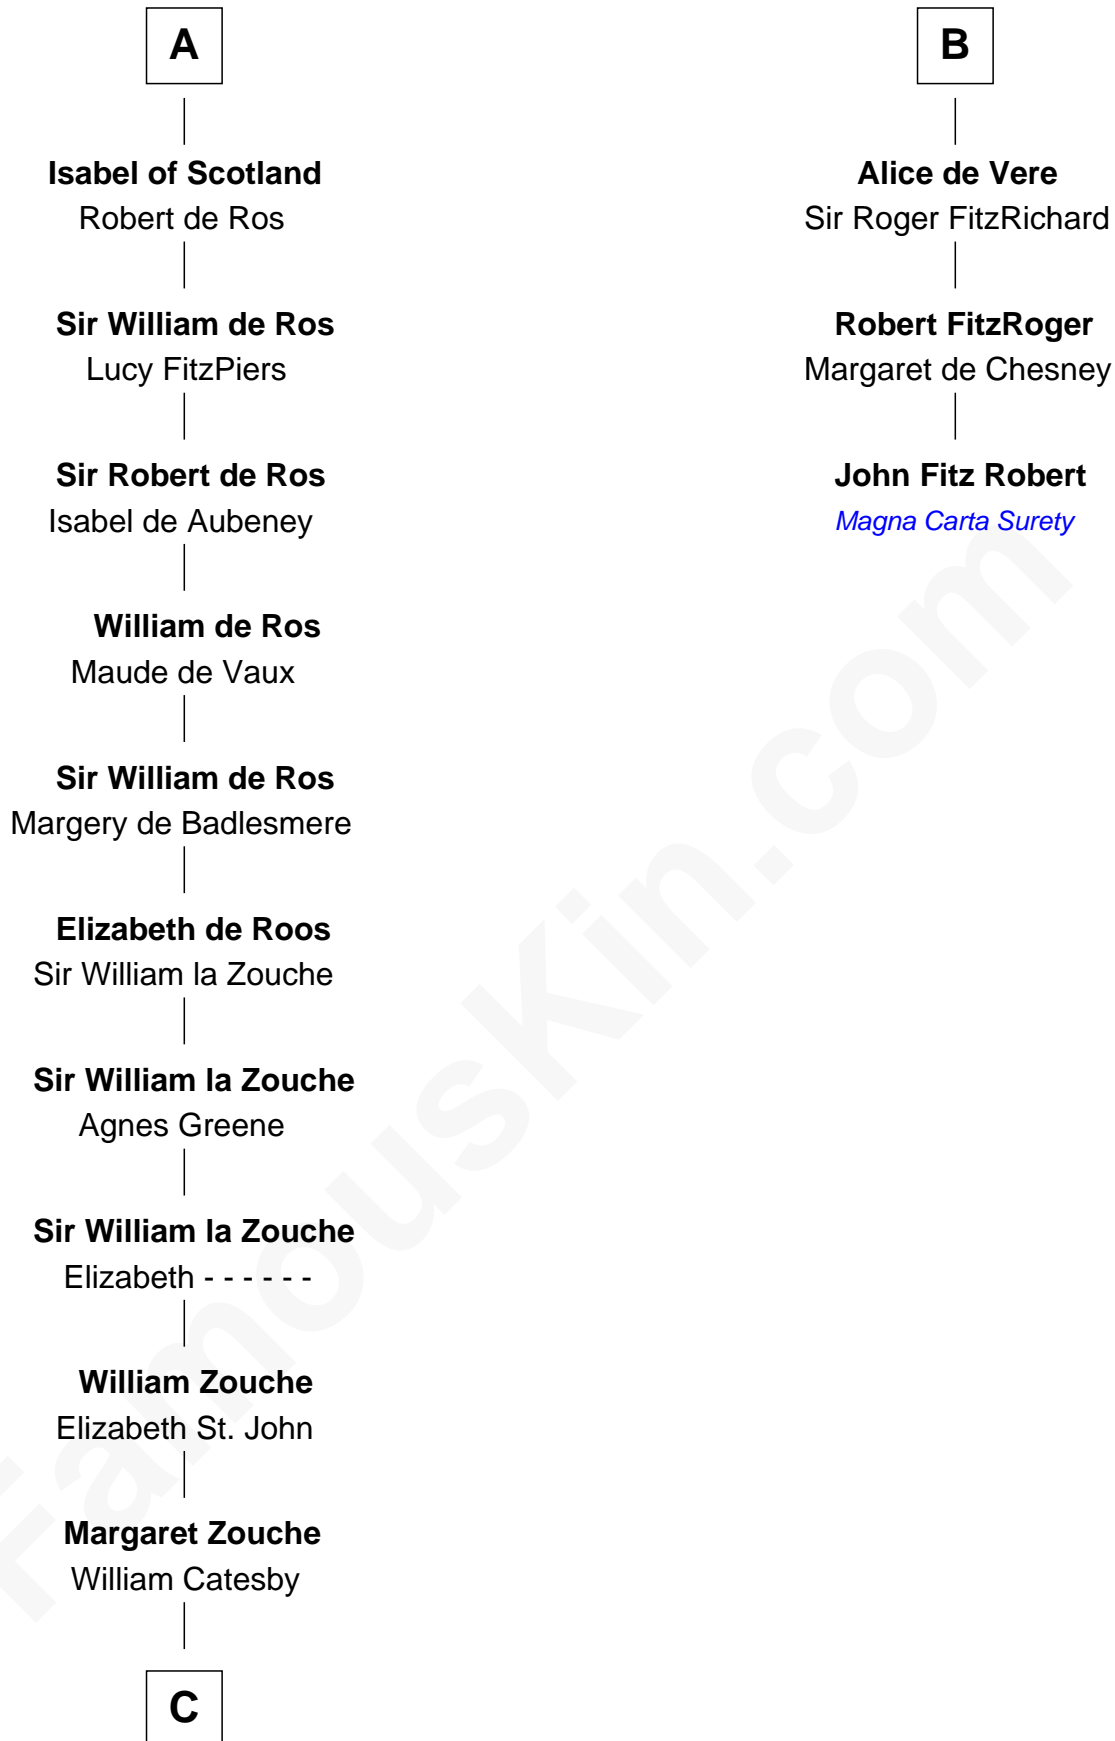

# FamousKin.com Relationship Chart of

**Robert Catesby**

*Leader of Gunpowder Plot*

9th cousin 12 times removed of

**John Fitz Robert**

*Magna Carta Surety*

**William III of Aquitaine**

Adele of Normandy

**Ada de Warenne**  
Henry of Huntingdon

**William I, King of Scotland**  
----- Avenal

**A**

**Adelaide of Aquitaine**  
Hugh Capet

**Hedwig of France**  
Rainier IV of Hainault

**Beatrix of Hainault**  
Ebles of Roucy

**C**

—  
**George Catesby**  
Elizabeth Empson

—  
**Sir Richard Catesby**  
Dorothy Spencer

—  
**William Catesby**  
Katherine Willington

—  
**Sir William Catesby**  
Anne Throckmorton

—  
**Robert Catesby**  
*Leader of Gunpowder Plot*