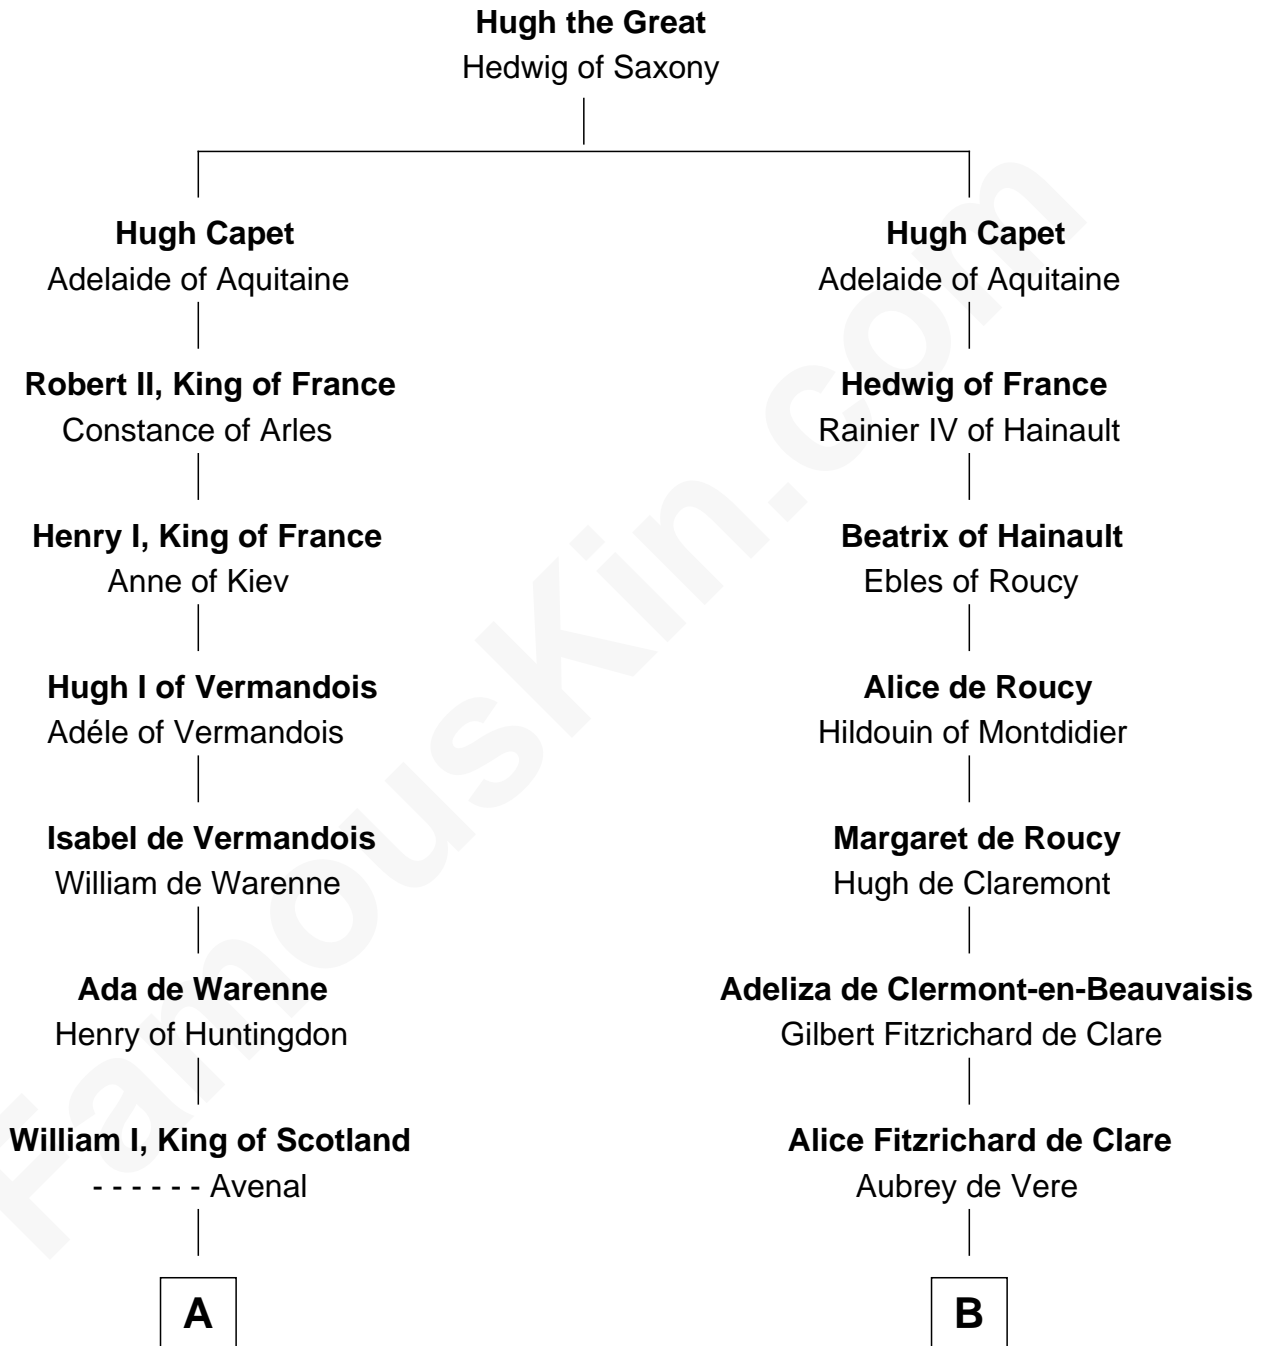

FamousKin.com Relationship Chart of

Robert Catesby

Leader of Gunpowder Plot

9th cousin 12 times removed of

John Fitz Robert

Magna Carta Surety

C

—
George Catesby
Elizabeth Empson

—
Sir Richard Catesby
Dorothy Spencer

—
William Catesby
Katherine Willington

—
Sir William Catesby
Anne Throckmorton

—
Robert Catesby
Leader of Gunpowder Plot

FamousKin.com