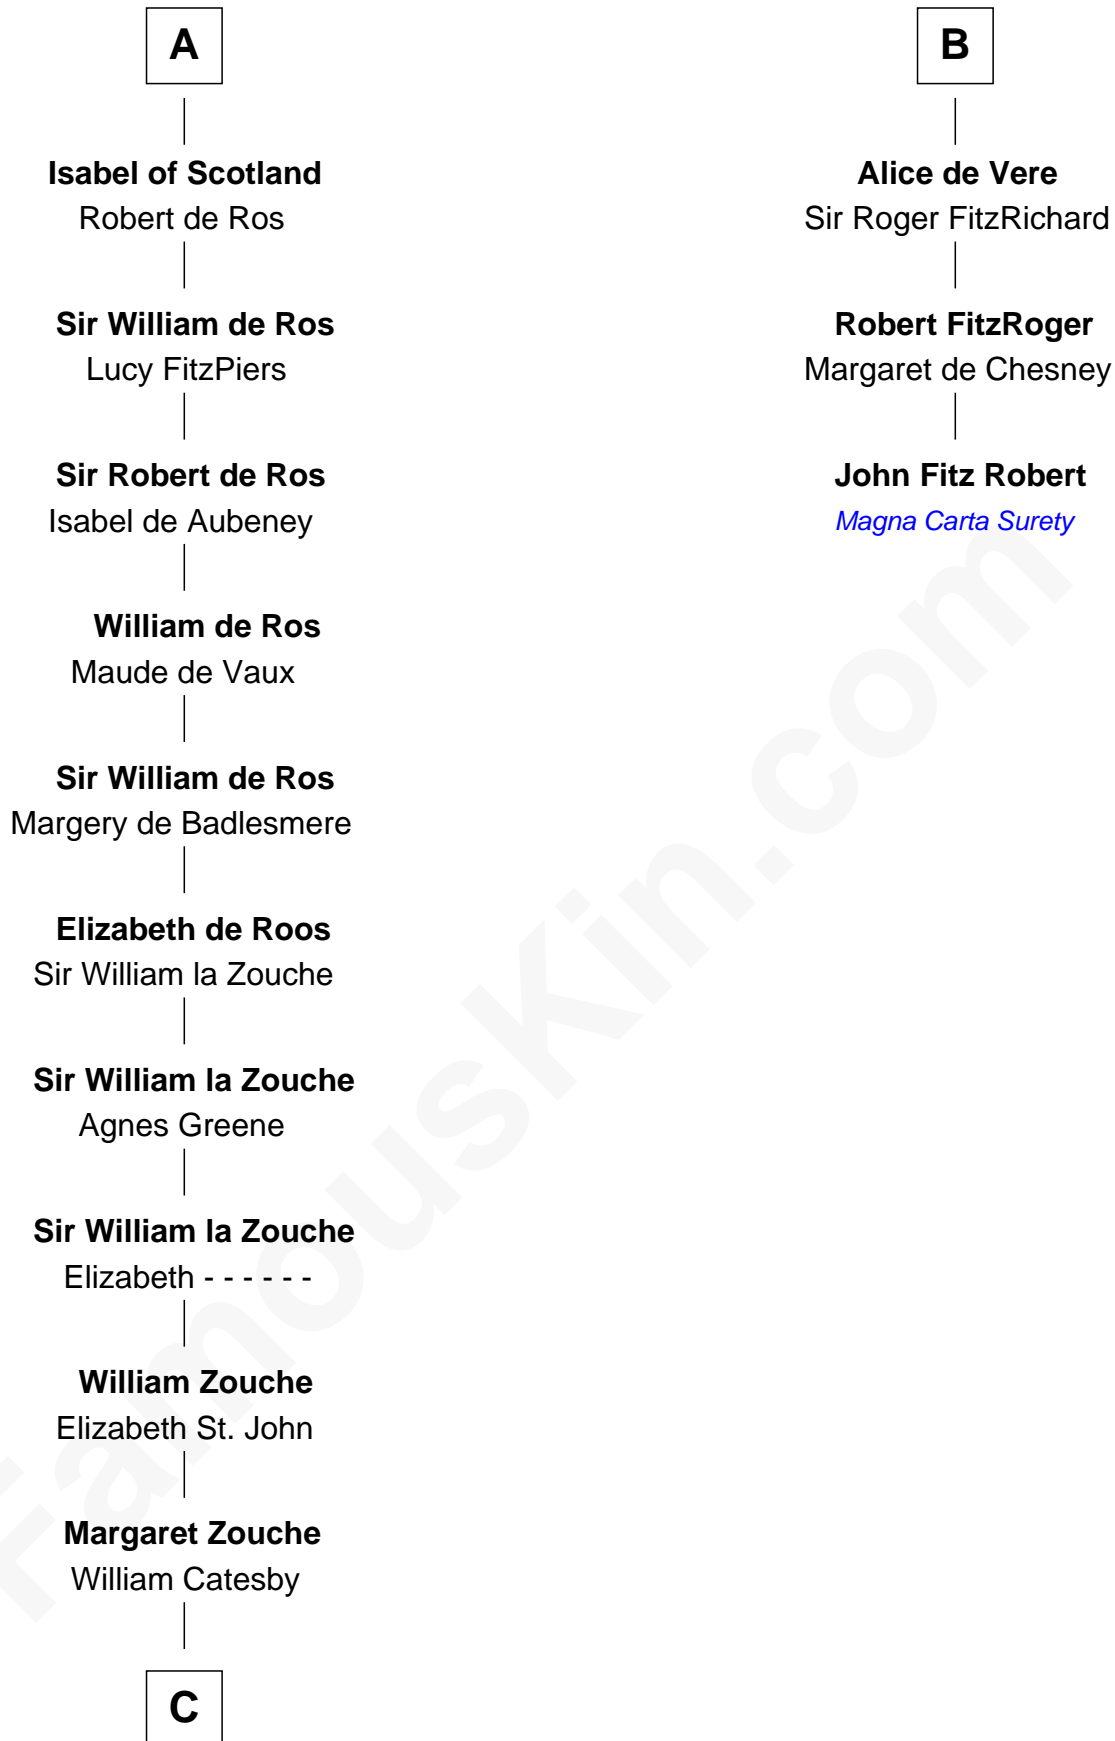

FamousKin.com Relationship Chart of

Robert Catesby

Leader of Gunpowder Plot

9th cousin 12 times removed of

John Fitz Robert

Magna Carta Surety

C

—
George Catesby
Elizabeth Empson

—
Sir Richard Catesby
Dorothy Spencer

—
William Catesby
Katherine Willington

—
Sir William Catesby
Anne Throckmorton

—
Robert Catesby
Leader of Gunpowder Plot

FamousKin.com