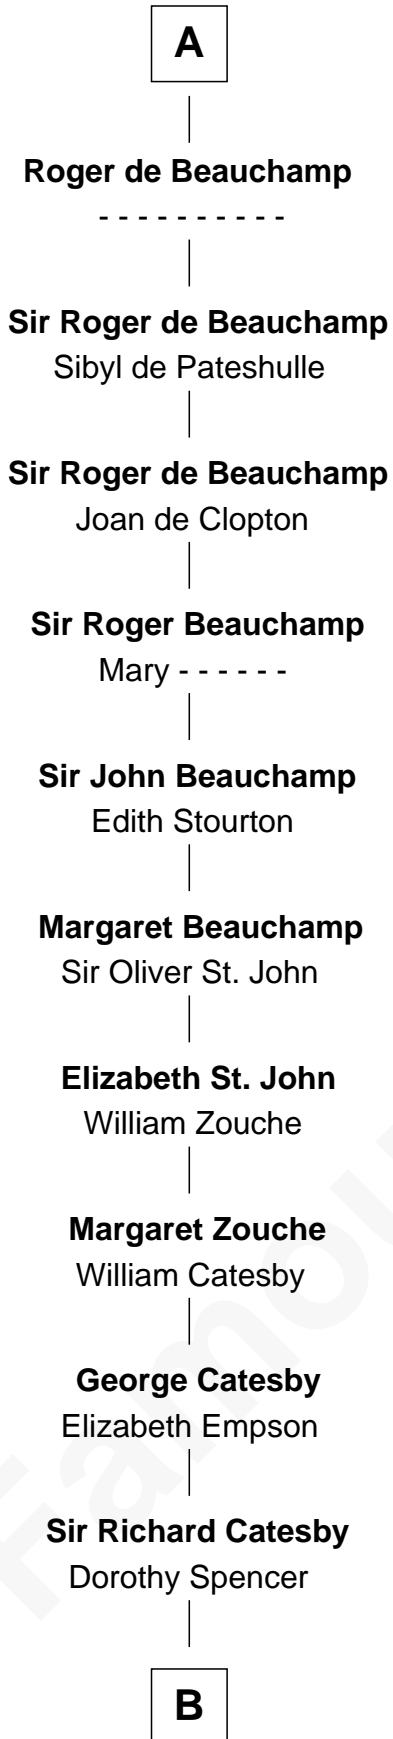

# FamousKin.com Relationship Chart of

**Robert Catesby**

*Leader of Gunpowder Plot*

2nd cousin 17 times removed of

**John Fitz Robert**

*Magna Carta Surety*

**B**

—  
**William Catesby**  
Katherine Willington

—  
**Sir William Catesby**  
Anne Throckmorton

—  
**Robert Catesby**  
*Leader of Gunpowder Plot*

FamousKin.com