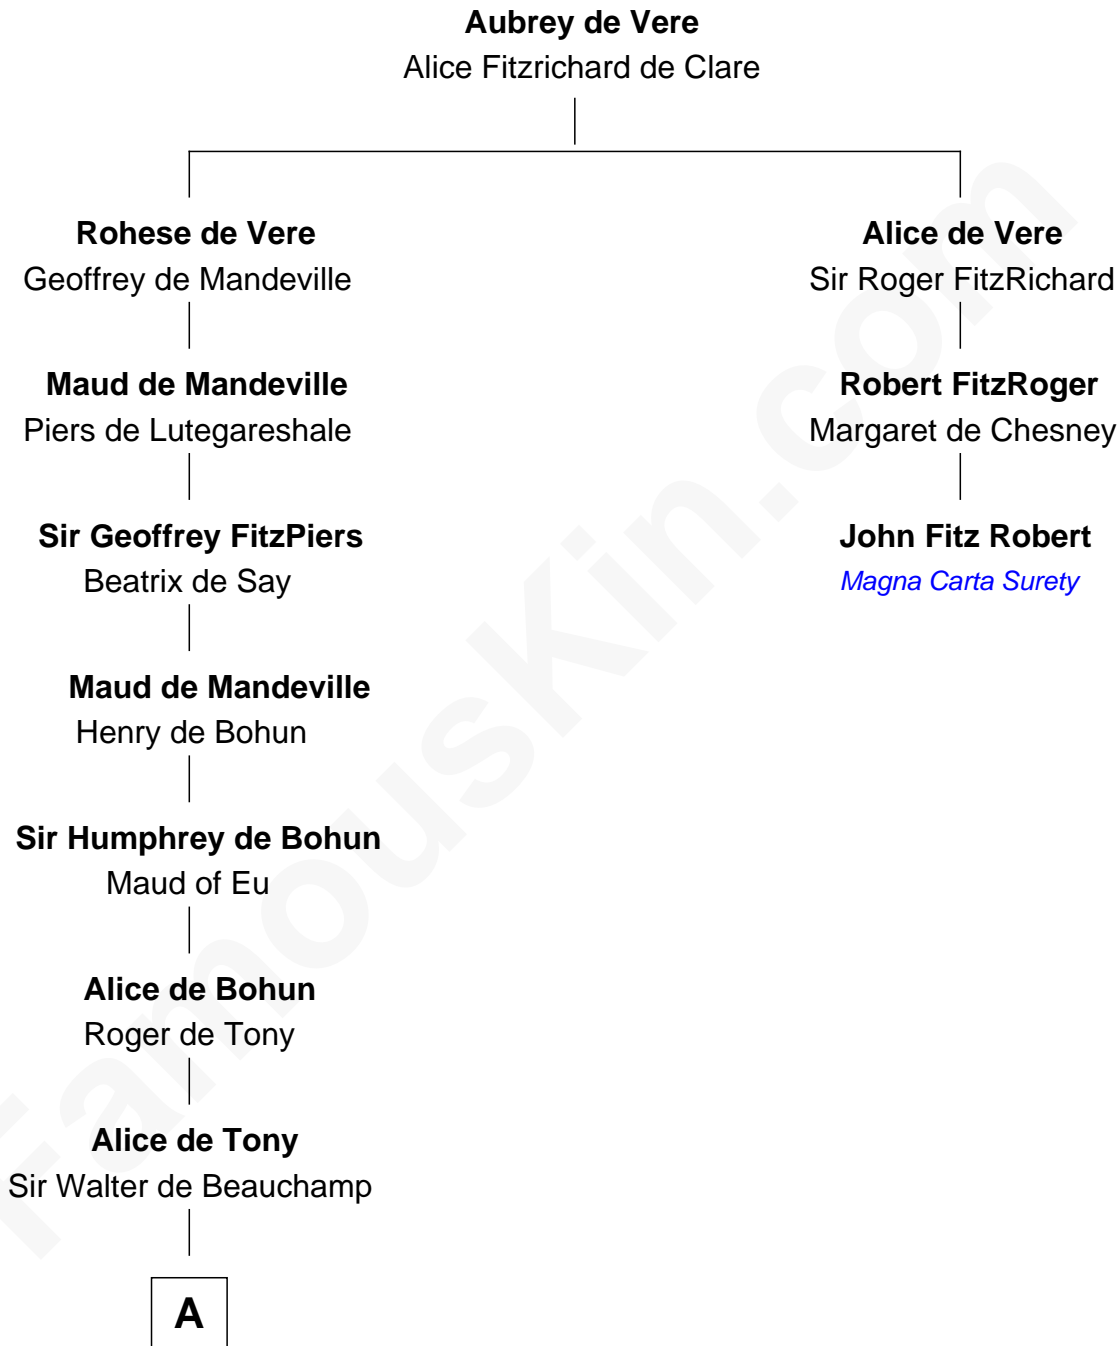

# FamousKin.com Relationship Chart of

**Robert Catesby**

*Leader of Gunpowder Plot*

2nd cousin 17 times removed of

**John Fitz Robert**

*Magna Carta Surety*

**B**

—  
**William Catesby**  
Katherine Willington

—  
**Sir William Catesby**  
Anne Throckmorton

—  
**Robert Catesby**  
*Leader of Gunpowder Plot*

FamousKin.com