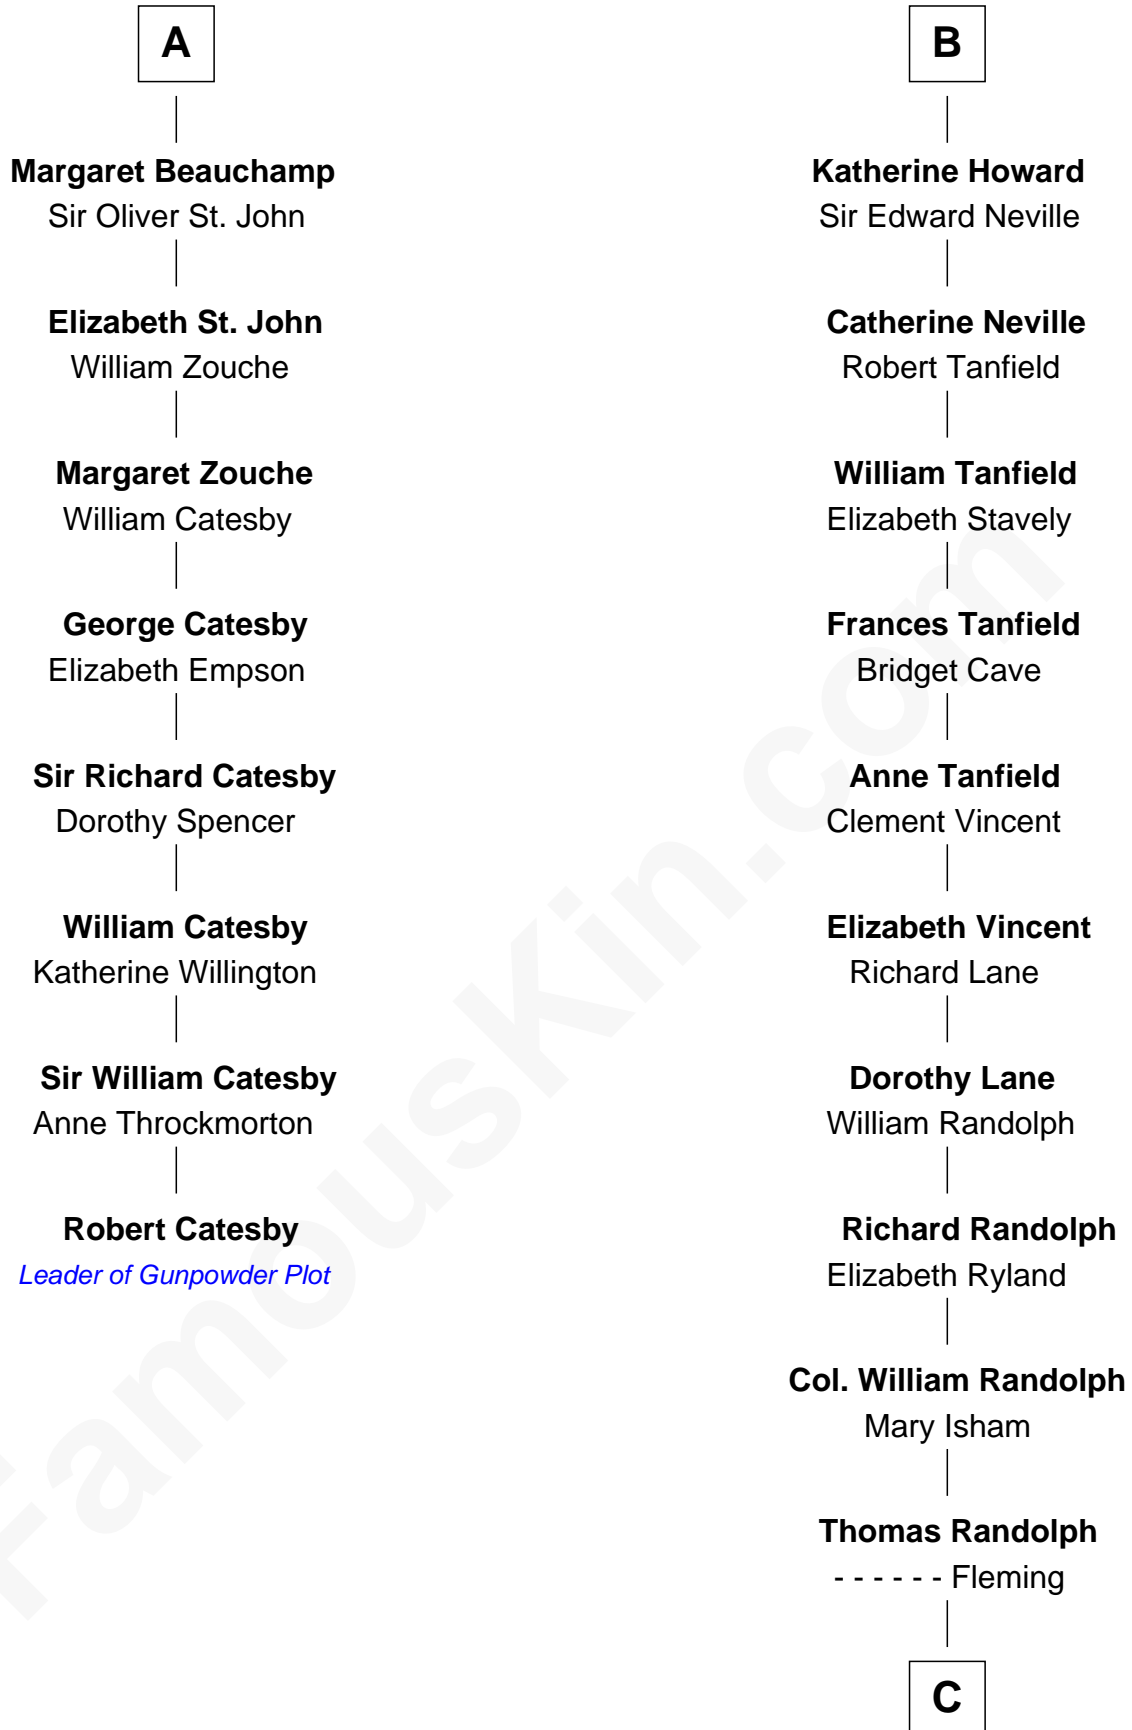

FamousKin.com Relationship Chart of

Robert Catesby

Leader of Gunpowder Plot

14th cousin 5 times removed of

John Marshall

4th Chief Justice of the U.S. Supreme Court

Sir Humphrey de Bohun

Maud of Eu

C

—
Mary Isham Randolph

Rev. James Keith

—
Mary Randolph Keith

Col. Thomas Marshall

—
John Marshall

U.S. Supreme Court Chief Justice

FamousKin.com