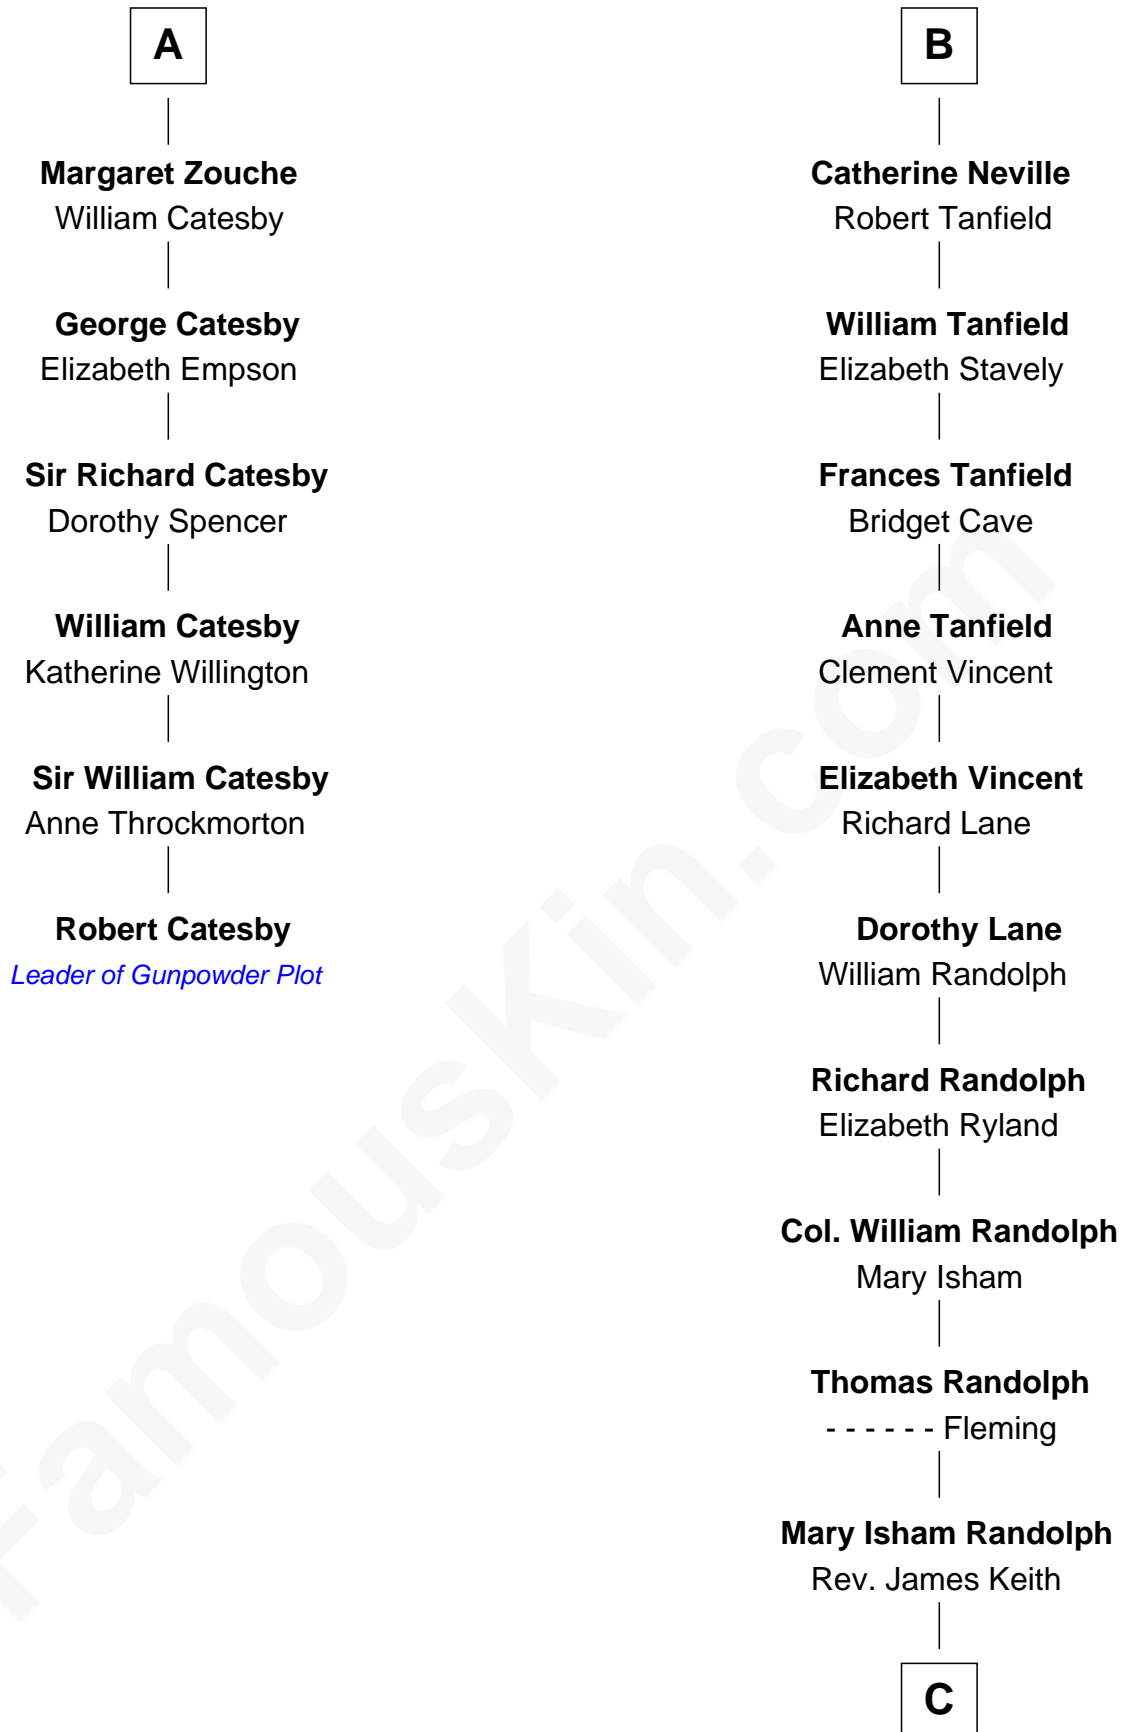

# FamousKin.com Relationship Chart of

**Robert Catesby**

*Leader of Gunpowder Plot*

12th cousin 6 times removed of

**John Marshall**

*4th Chief Justice of the U.S. Supreme Court*

**C**

**Mary Randolph Keith**  
Col. Thomas Marshall

**John Marshall**  
*U.S. Supreme Court Chief Justice*

FamousKin.com