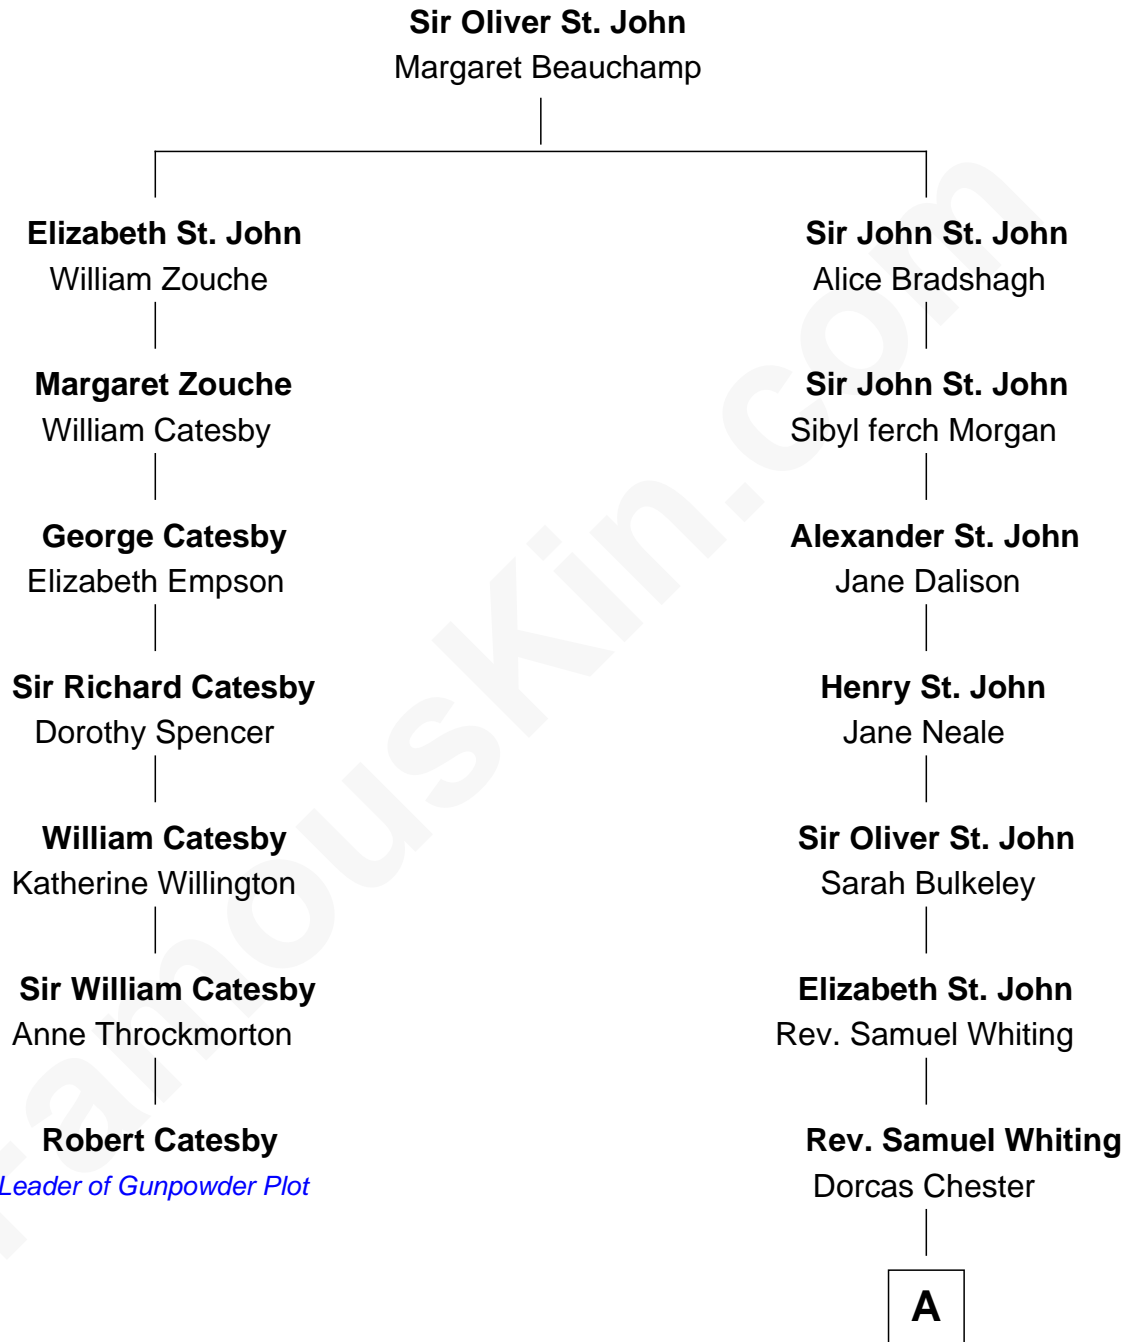

FamousKin.com Relationship Chart of

Robert Catesby

Leader of Gunpowder Plot

6th cousin 9 times removed of

Endicott Peabody

62nd Governor of Massachusetts

A

Samuel Whiting