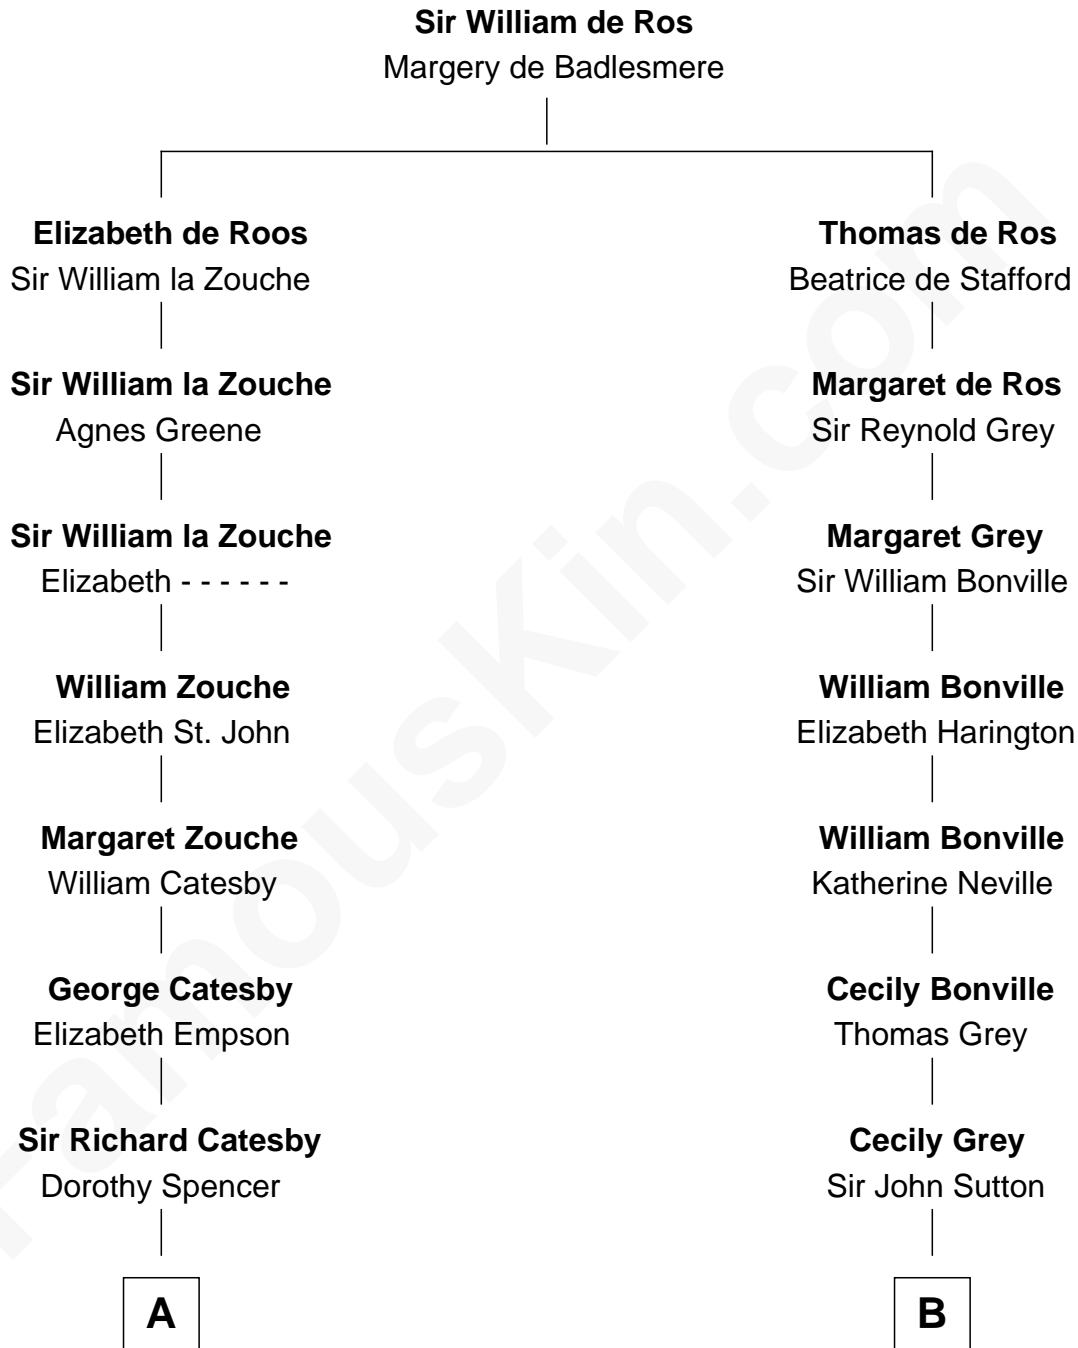

# FamousKin.com Relationship Chart of

**Robert Catesby**

*Leader of Gunpowder Plot*

9th cousin 9 times removed of

**Endicott Peabody**

*62nd Governor of Massachusetts*

C

|  
**Mary Elizabeth Parkman**  
Rt. Rev. Malcolm Endicott Peabody

|  
**Endicott Peabody**  
*62nd Governor of Massachusetts*

FamousKin.com