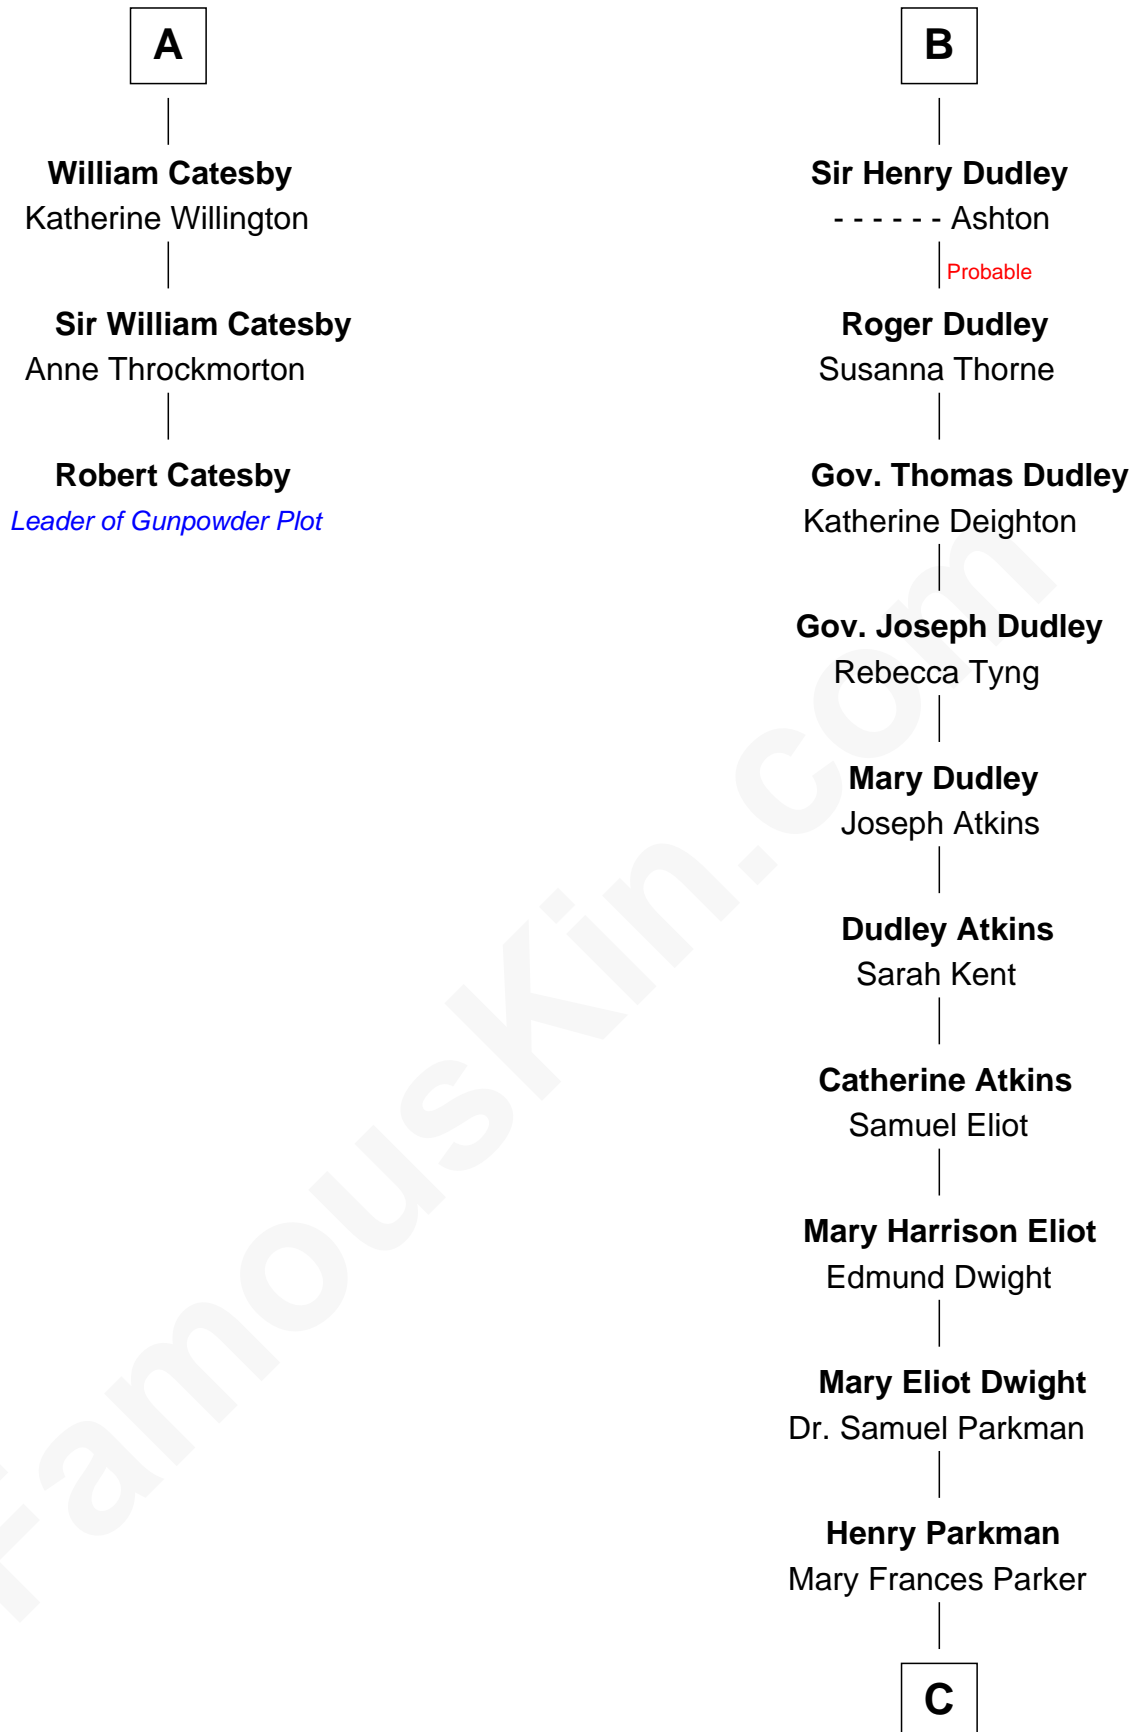

# FamousKin.com Relationship Chart of

**Robert Catesby**

*Leader of Gunpowder Plot*

9th cousin 9 times removed of

**Endicott Peabody**

*62nd Governor of Massachusetts*

C

|  
**Mary Elizabeth Parkman**  
Rt. Rev. Malcolm Endicott Peabody

|  
**Endicott Peabody**  
*62nd Governor of Massachusetts*

FamousKin.com