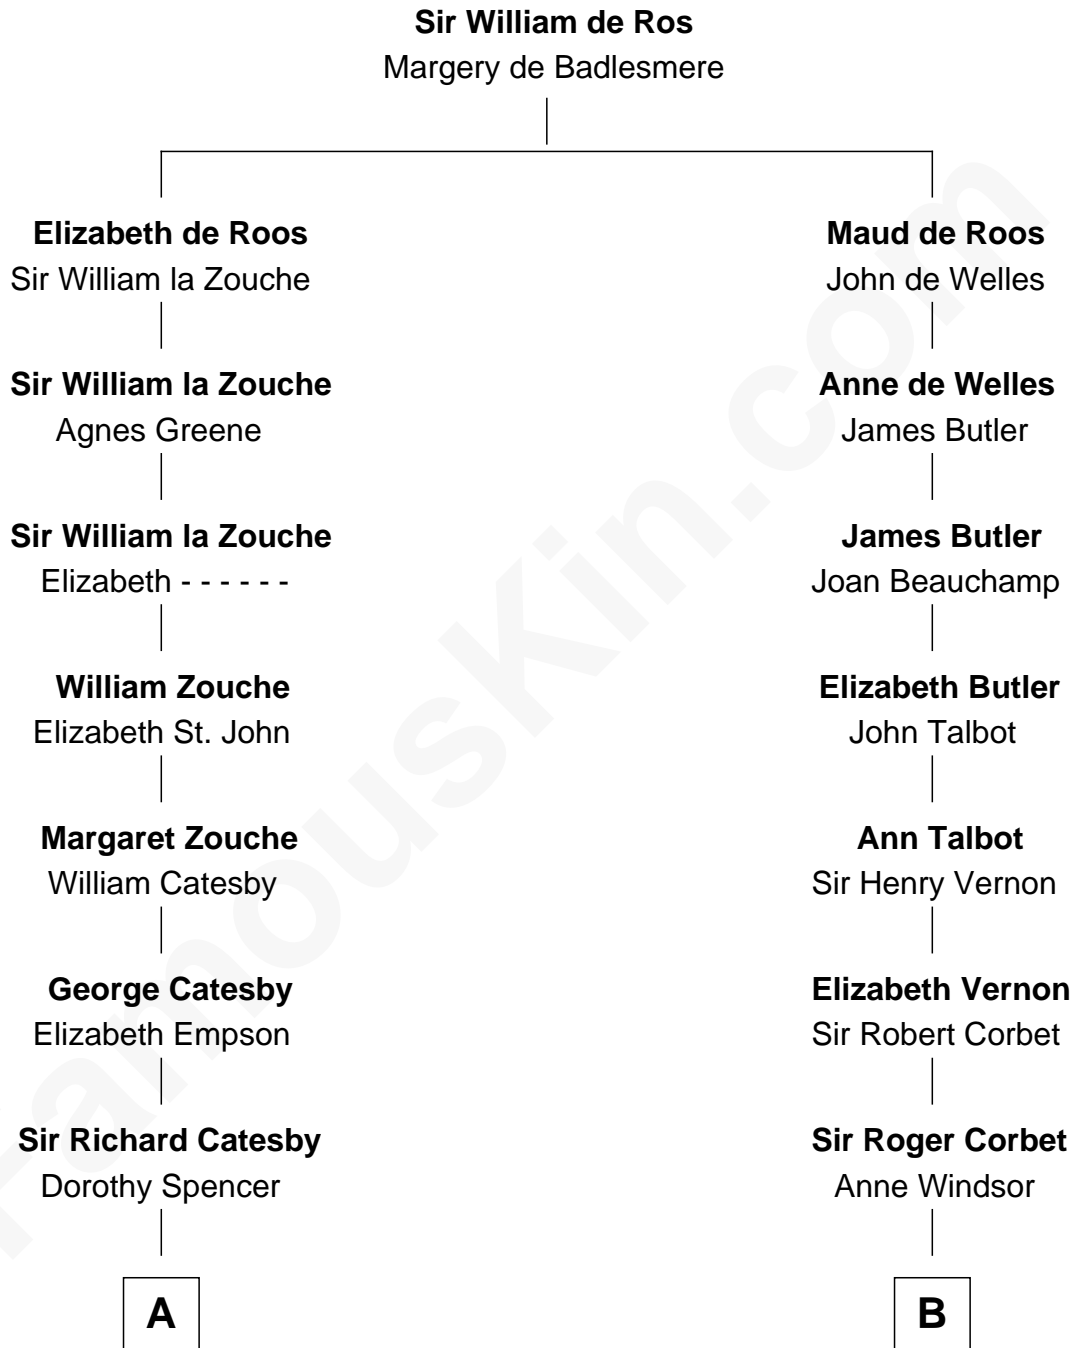

FamousKin.com Relationship Chart of

Robert Catesby

Leader of Gunpowder Plot

9th cousin 7 times removed of

James Russell Lowell

American "Fireside" Poet

A

William Catesby
Katherine Willington

Sir William Catesby
Anne Throckmorton

Robert Catesby
Leader of Gunpowder Plot

B

Margaret Corbet
Sir Francis Palmes

Sir Francis Palmes
Mary Hadnall

Andrew Palmes
Elizabeth Harrison

Elizabeth Palmes
Robert Chambers