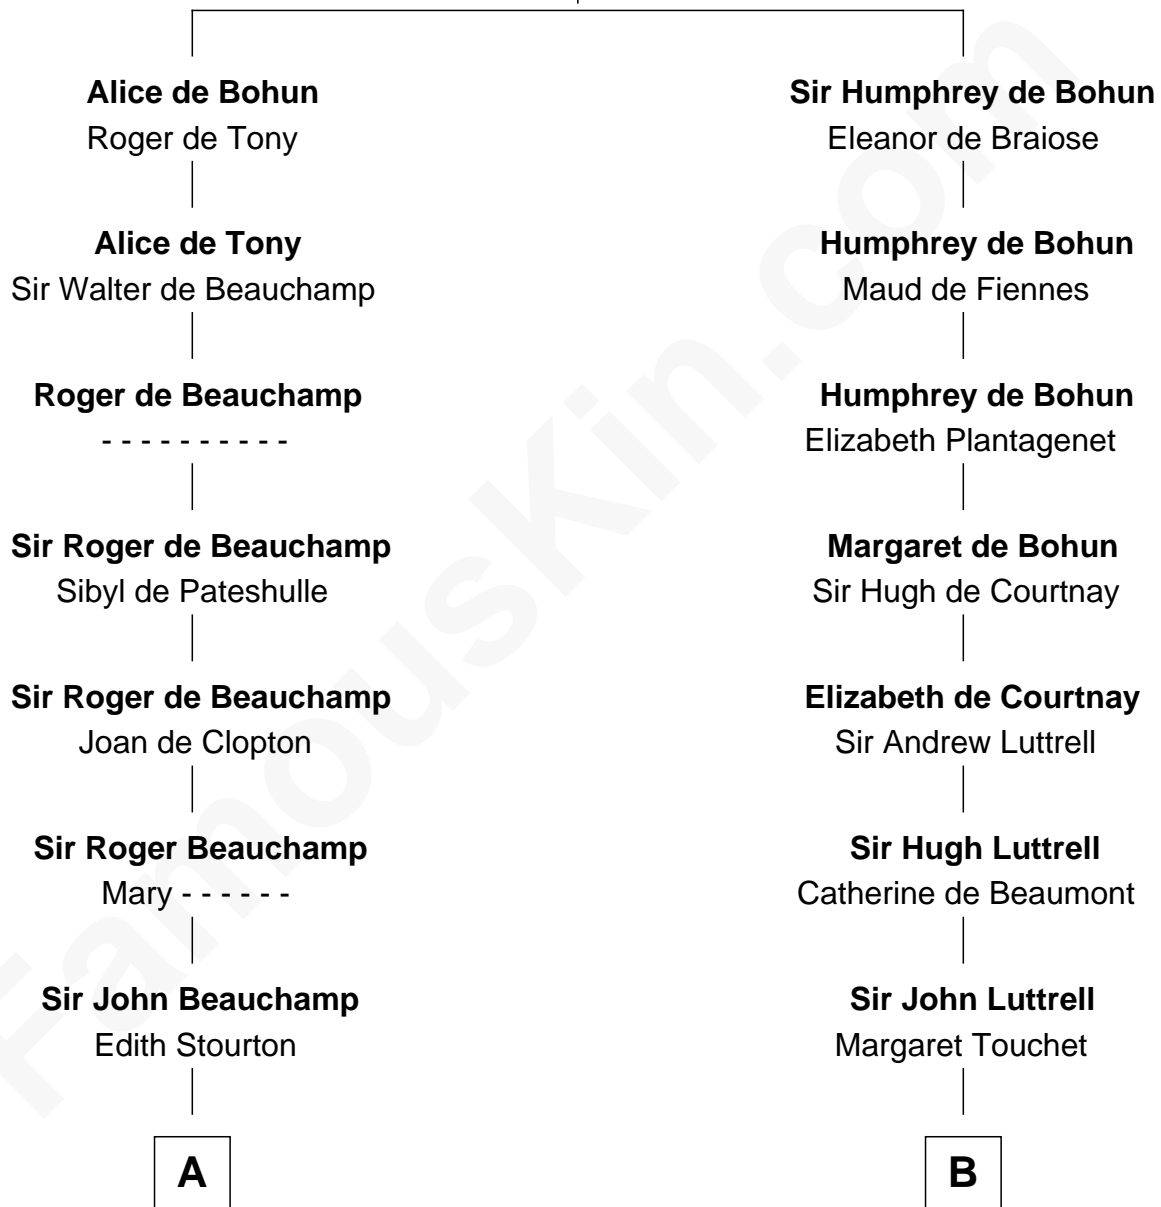

FamousKin.com Relationship Chart of

Robert Catesby

Leader of Gunpowder Plot

14th cousin 4 times removed of

Ichabod Goodwin

27th Governor of New Hampshire

Sir Humphrey de Bohun

Maud of Eu

C

Anna Thompson Gerrish

Samuel Goodwin

Ichabod Goodwin

27th Governor of New Hampshire

FamousKin.com