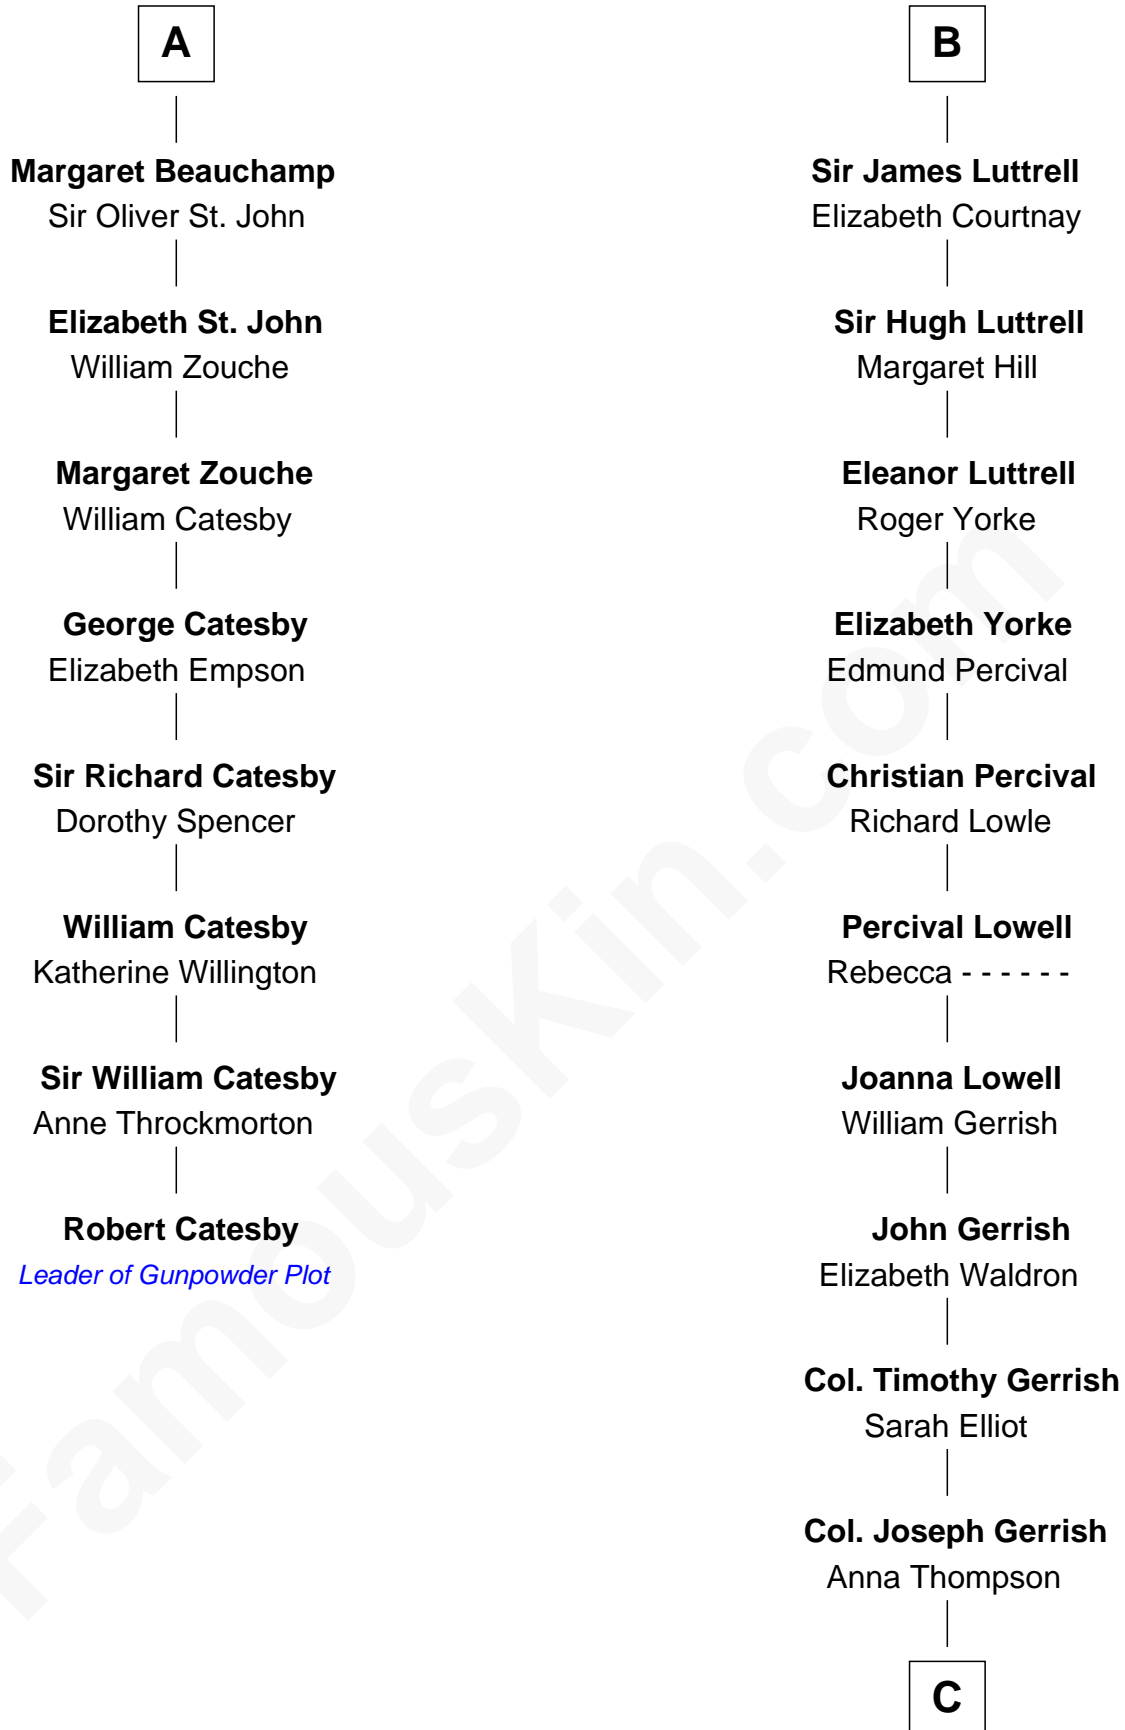

FamousKin.com Relationship Chart of

Robert Catesby

Leader of Gunpowder Plot

14th cousin 4 times removed of

Ichabod Goodwin

27th Governor of New Hampshire

Sir Humphrey de Bohun

Maud of Eu

C

Anna Thompson Gerrish

Samuel Goodwin

Ichabod Goodwin

27th Governor of New Hampshire

FamousKin.com