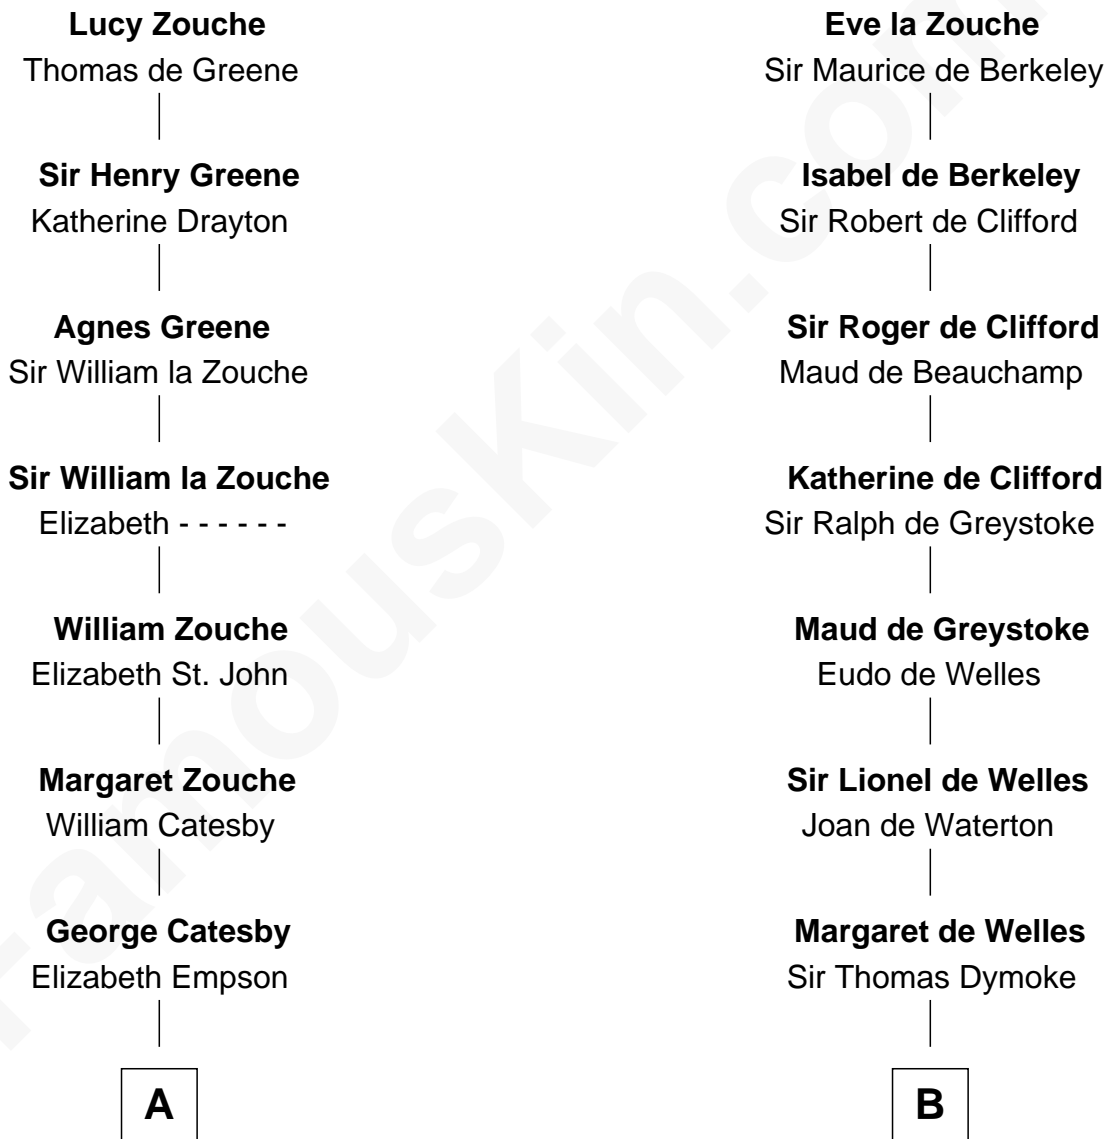

# FamousKin.com Relationship Chart of

**Robert Catesby**

*Leader of Gunpowder Plot*

10th cousin 8 times removed of

**Ichabod Goodwin**

*27th Governor of New Hampshire*

**Eudo la Zouche**  
Milicent de Cantilupe

C

Samuel Goodwin  
Anna Thompson Gerrish

Ichabod Goodwin  
*27th Governor of New Hampshire*

FamousKin.com