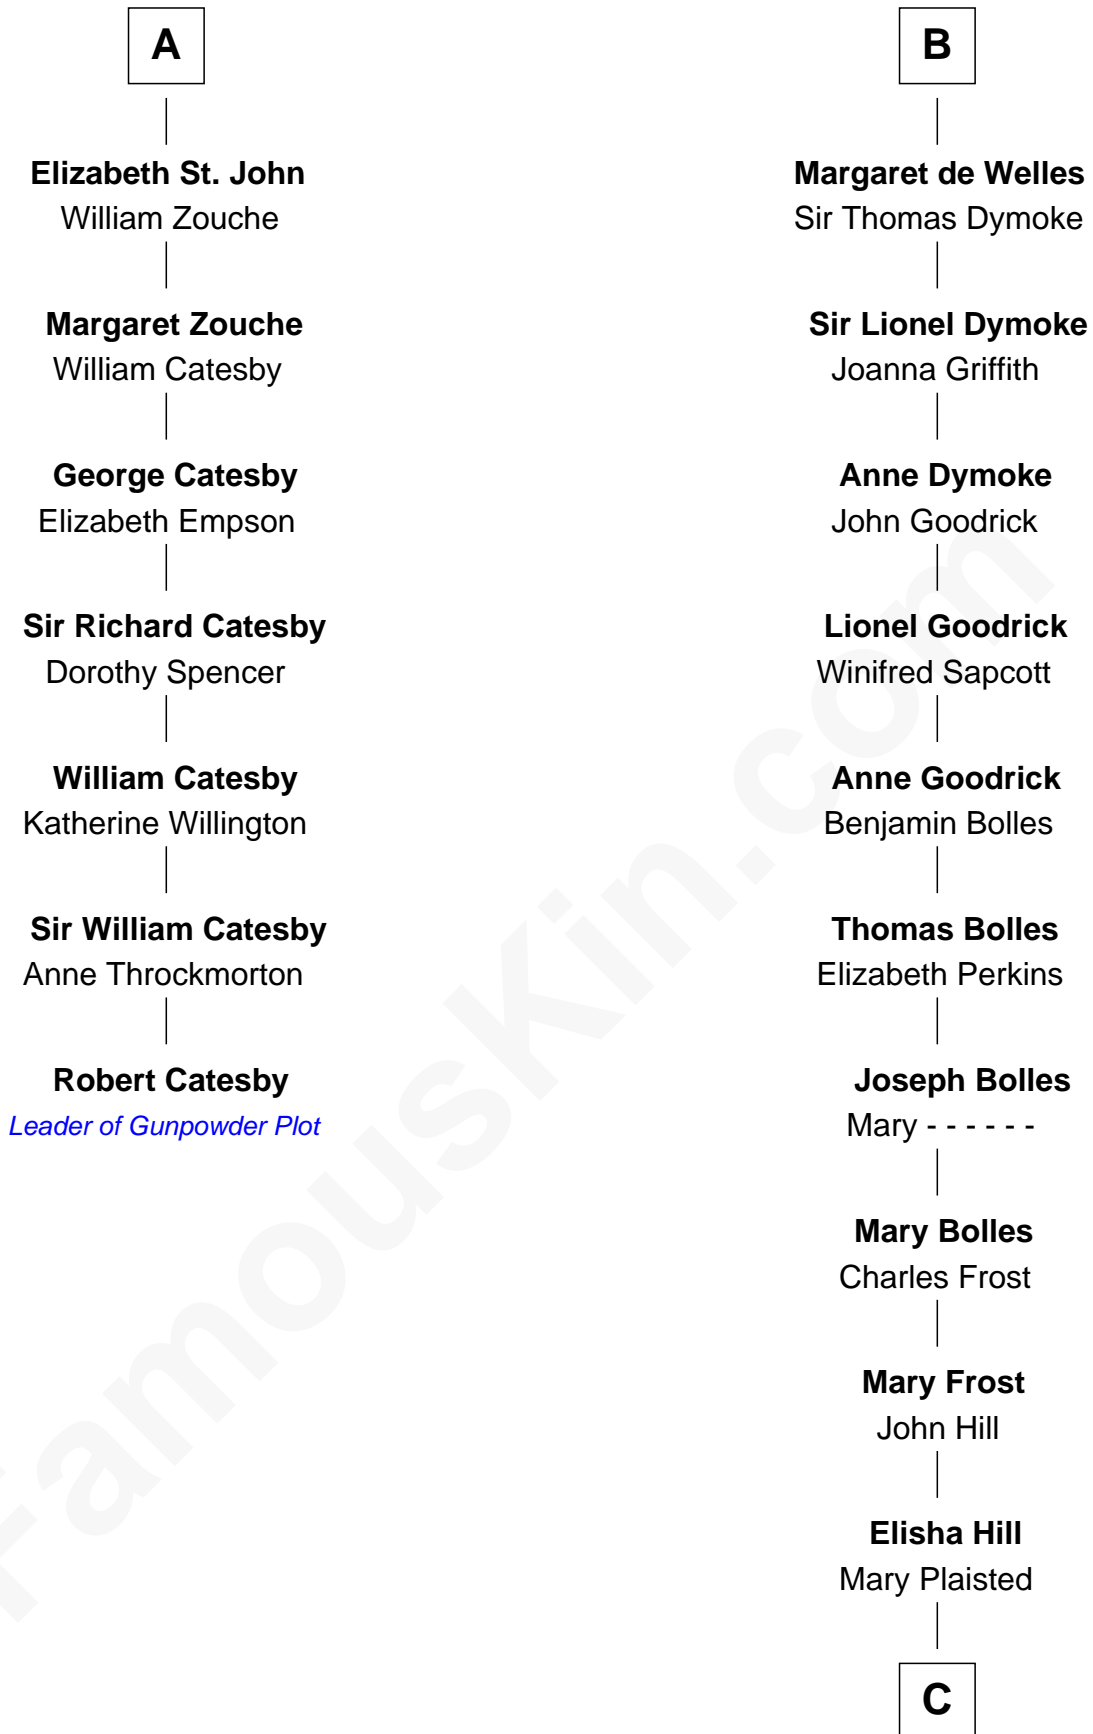

FamousKin.com Relationship Chart of

Robert Catesby

Leader of Gunpowder Plot

13th cousin 6 times removed of

Ichabod Goodwin

27th Governor of New Hampshire

C

Hannah Hill

Dominicus Goodwin

Samuel Goodwin

Anna Thompson Gerrish

Ichabod Goodwin

27th Governor of New Hampshire

FamousKin.com