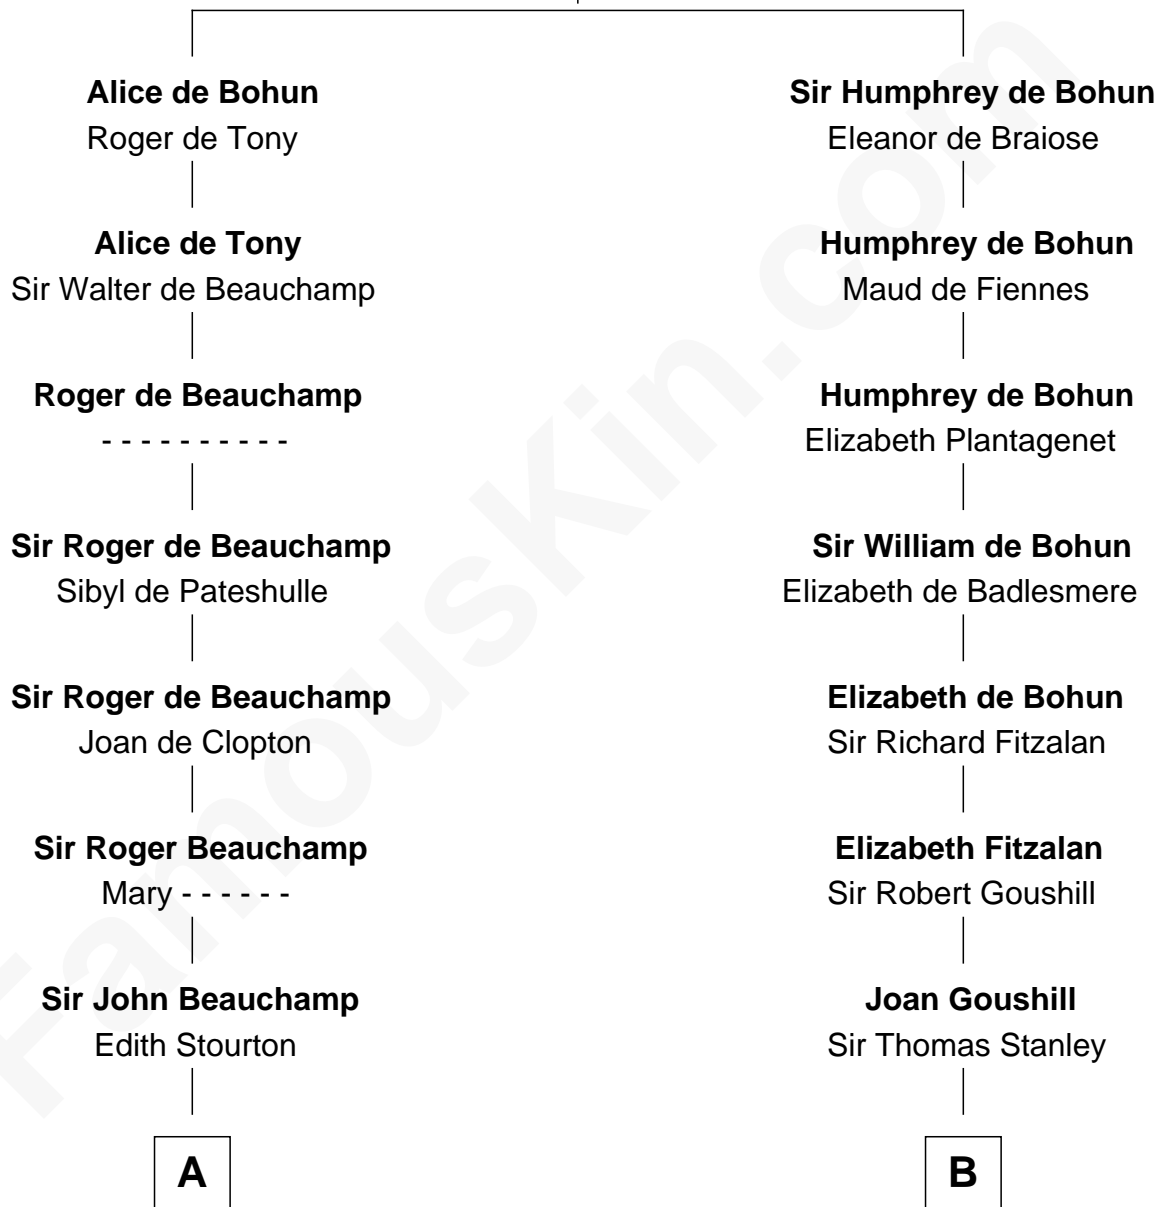

# FamousKin.com Relationship Chart of

**Robert Catesby**

*Leader of Gunpowder Plot*

14th cousin 2 times removed of

**Richard Henry Lee**

*Signer of the Declaration of Independence*

**Sir Humphrey de Bohun**

Maud of Eu

**A**

**Margaret Beauchamp**

Sir Oliver St. John

**Elizabeth St. John**

William Zouche

**Margaret Zouche**

William Catesby

**Robert Catesby**

*Leader of Gunpowder Plot*

**B**

**Katherine Stanley**

Sir John Savage

**Dulcia Savage**

Sir Henry Bold

**Maud Bold**