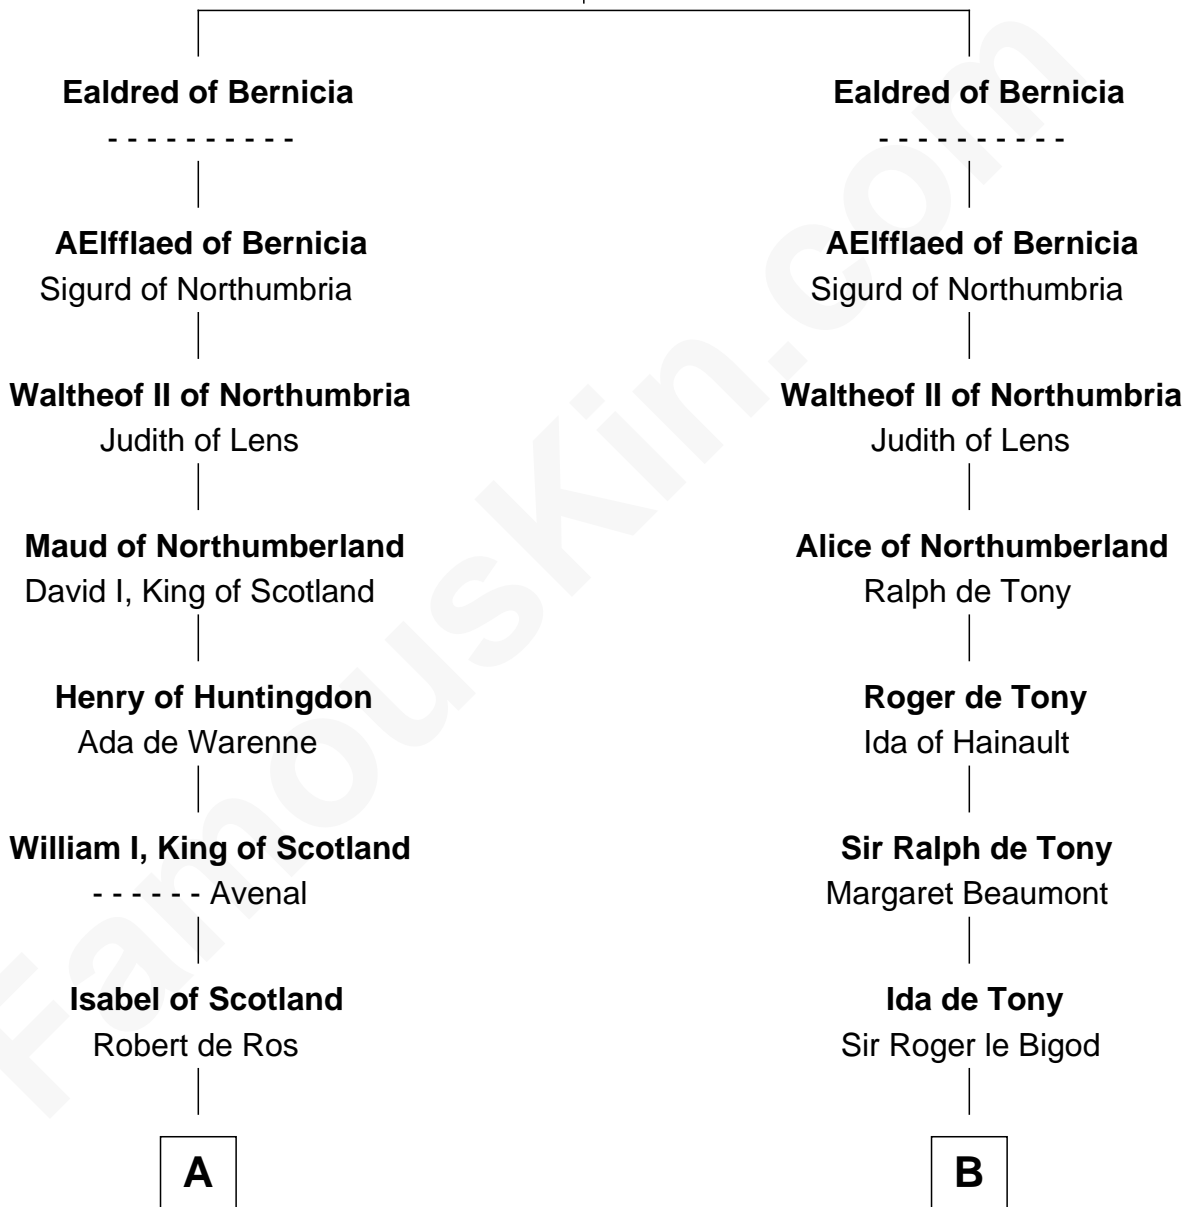

# FamousKin.com Relationship Chart of

**Robert Catesby**

*Leader of Gunpowder Plot*

17th cousin 3 times removed of

**King Henry VIII**

*King of England*

**Uhtred of Bamburgh**

Ecgfrida of Durham

**C**

—  
**Sir Richard Catesby**

Dorothy Spencer

—  
**William Catesby**

Katherine Willington

—  
**Sir William Catesby**

Anne Throckmorton

—  
**Robert Catesby**

*Leader of Gunpowder Plot*

FamousKin.com