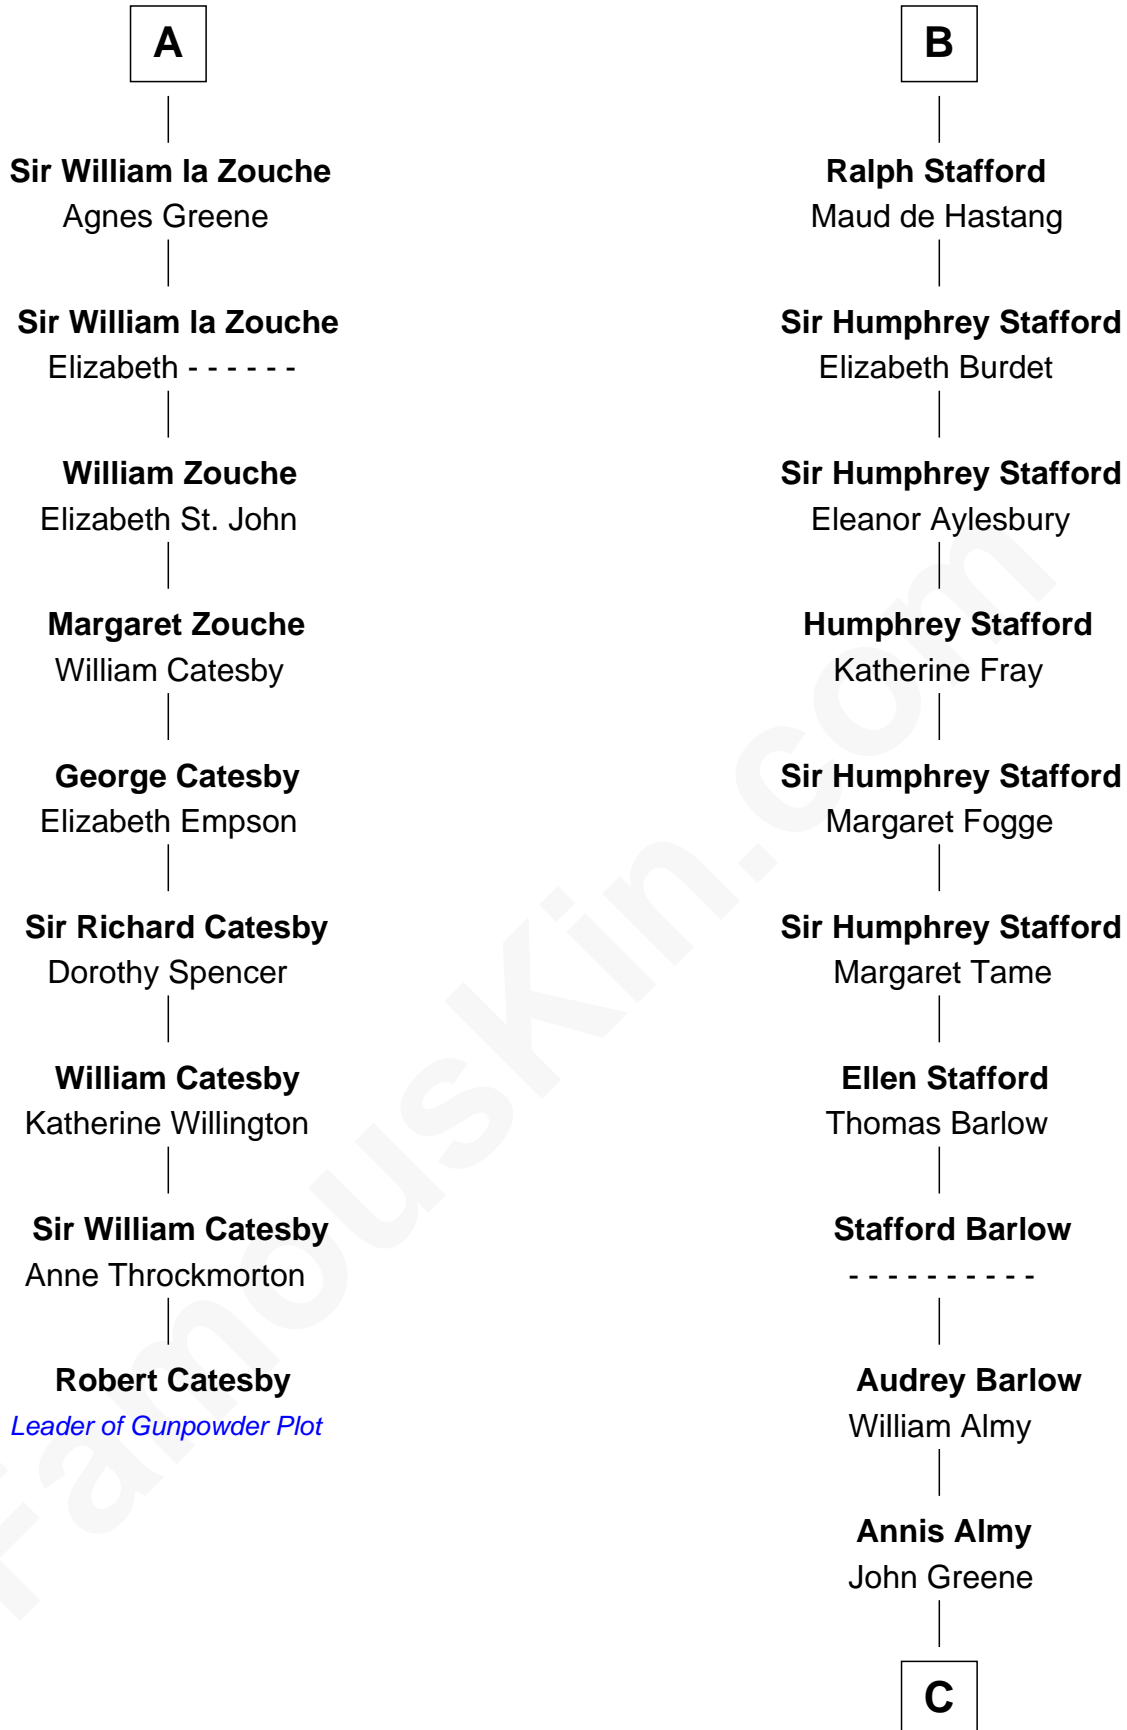

# FamousKin.com Relationship Chart of

**Robert Catesby**

*Leader of Gunpowder Plot*

15th cousin 6 times removed of

**Samuel Ward King**

*15th Governor of Rhode Island*

**Hugh de Kevelioc**  
Bertrade de Montfort

**Margery de Badlesmere**  
Sir William de Ros

**Elizabeth de Roos**  
Sir William la Zouche

**A**

**Mabel of Chester**  
William d'Aubenev

**Nichole d'Aubenev**  
Sir Roger de Somery

**Margaret de Somery**  
Ralph Basset

**Ralph Basset**  
Hawise - - - - -

**Margaret Basset**  
Edmund de Stafford

**Ralph de Stafford**  
Katherine de Hastang

**Margaret Stafford**  
Sir John Stafford

**B**

**C**

Samuel Greene

Mary Gorton