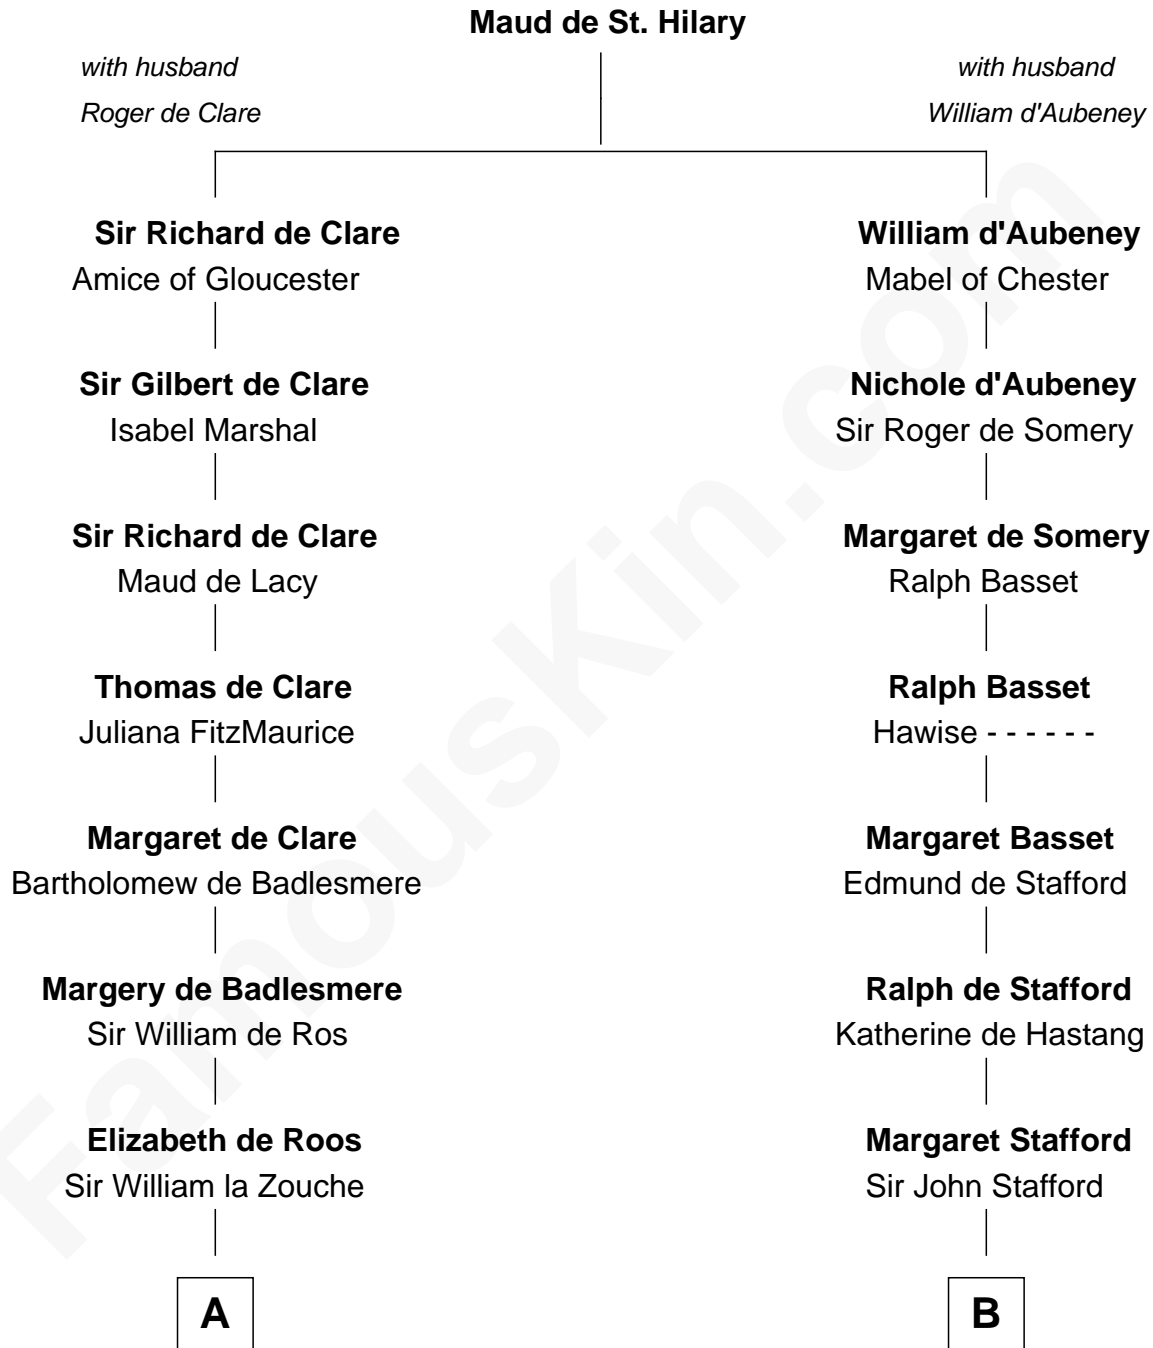

FamousKin.com Relationship Chart of

Robert Catesby

Leader of Gunpowder Plot

15th cousin 6 times removed of

Samuel Ward King

15th Governor of Rhode Island

C

Samuel Greene

Mary Gorton

Samuel Greene

Sarah Coggeshall

Mercy Green

John Walton

Welthian Walton

William Borden King

Samuel Ward King

15th Governor of Rhode Island

FamousKin.com