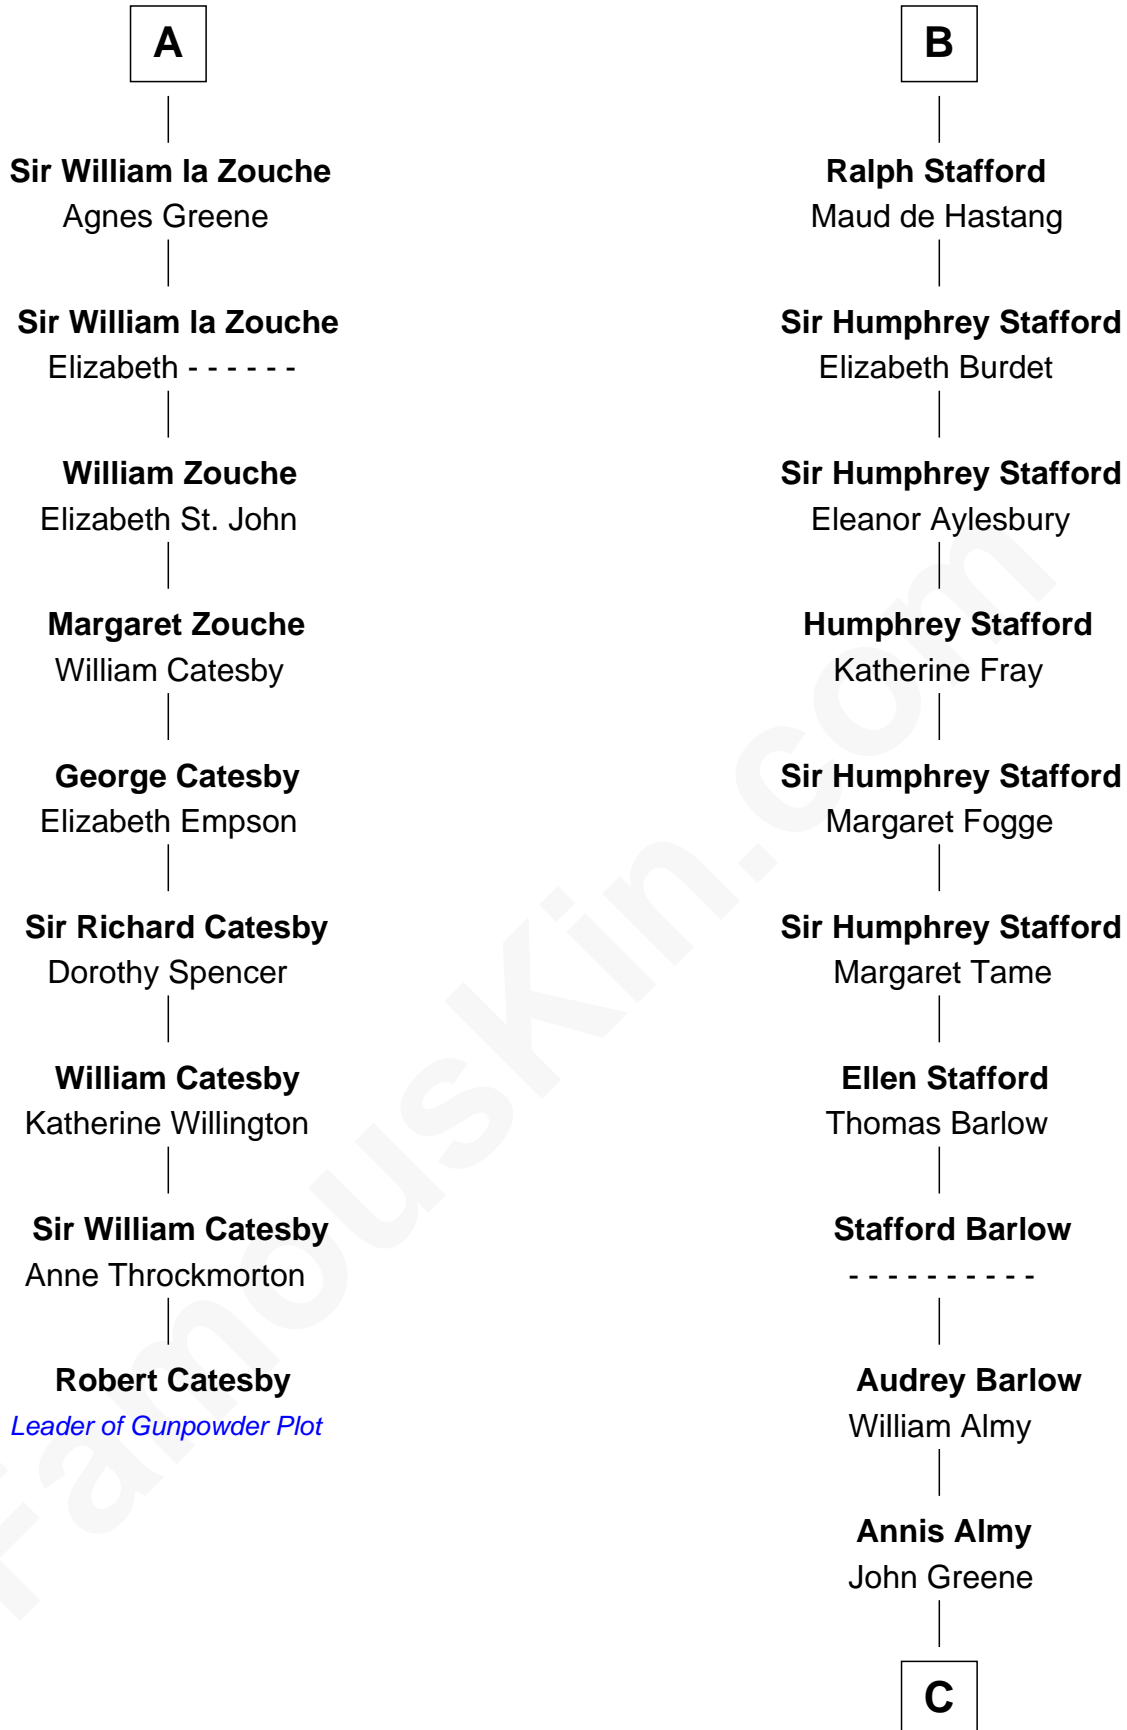

FamousKin.com Relationship Chart of

Robert Catesby

Leader of Gunpowder Plot

15th cousin 6 times removed of

Samuel Ward King

15th Governor of Rhode Island

C

Samuel Greene

Mary Gorton

Samuel Greene

Sarah Coggeshall

Mercy Green

John Walton

Welthian Walton

William Borden King

Samuel Ward King

15th Governor of Rhode Island

FamousKin.com