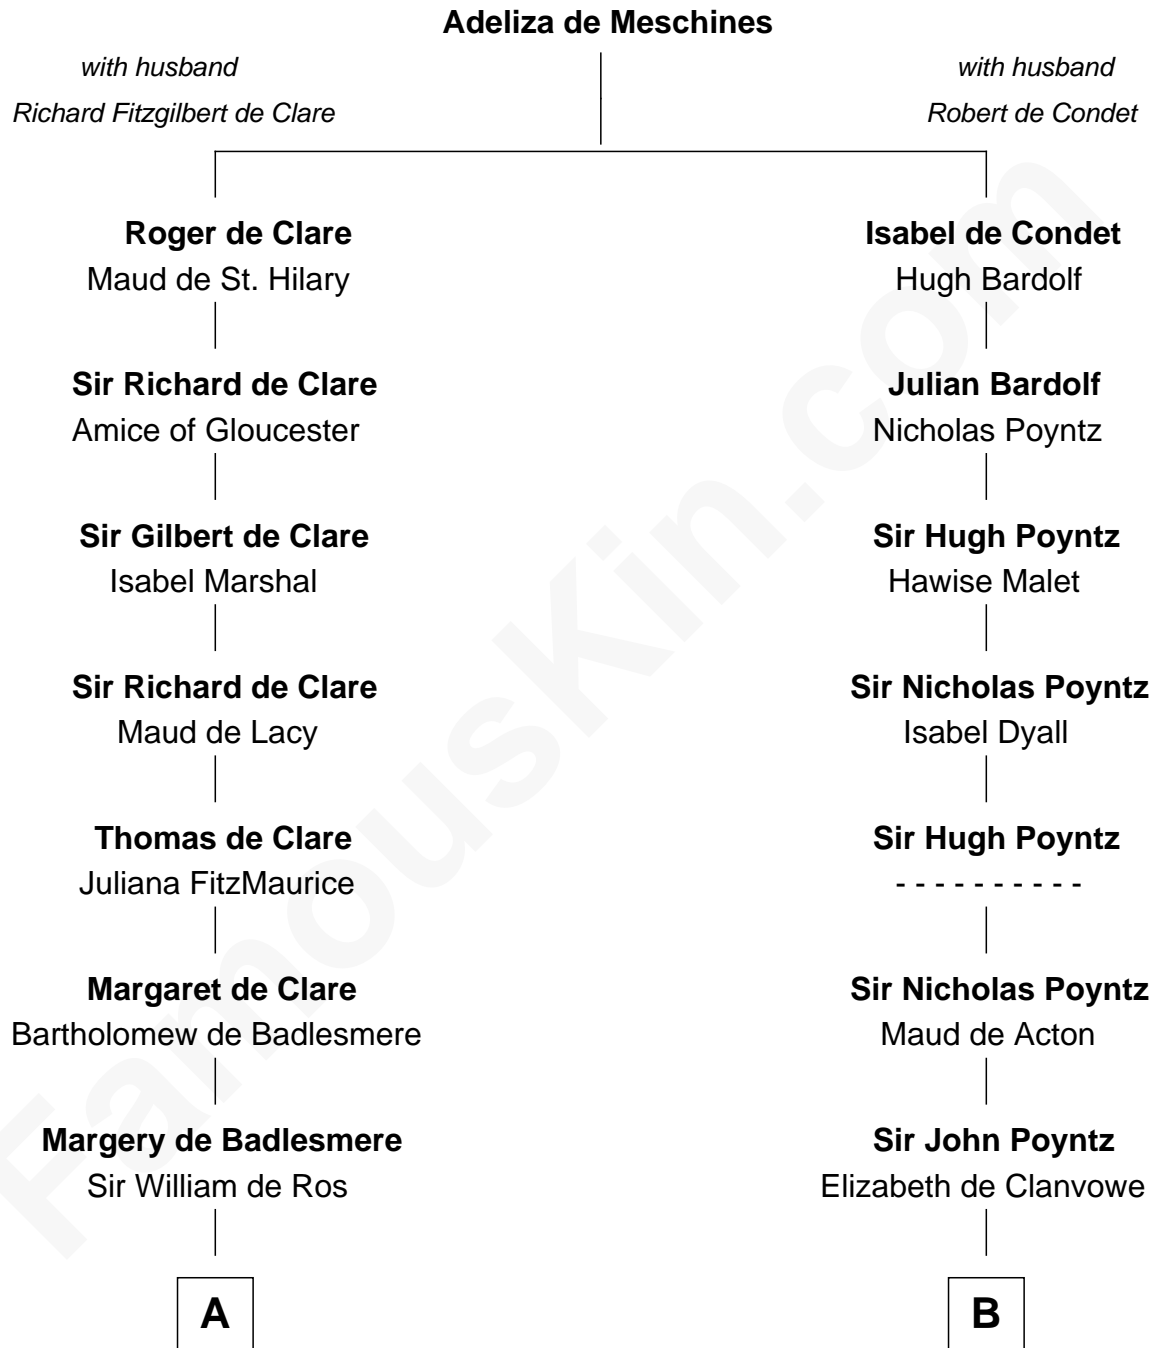

# FamousKin.com Relationship Chart of

**Robert Catesby**

*Leader of Gunpowder Plot*

16th cousin 5 times removed of

**Samuel Ward King**

*15th Governor of Rhode Island*

**C**

Samuel Greene

Mary Gorton

Samuel Greene

Sarah Coggeshall

Mercy Green

John Walton

Welthian Walton

William Borden King

Samuel Ward King

*15th Governor of Rhode Island*

FamousKin.com