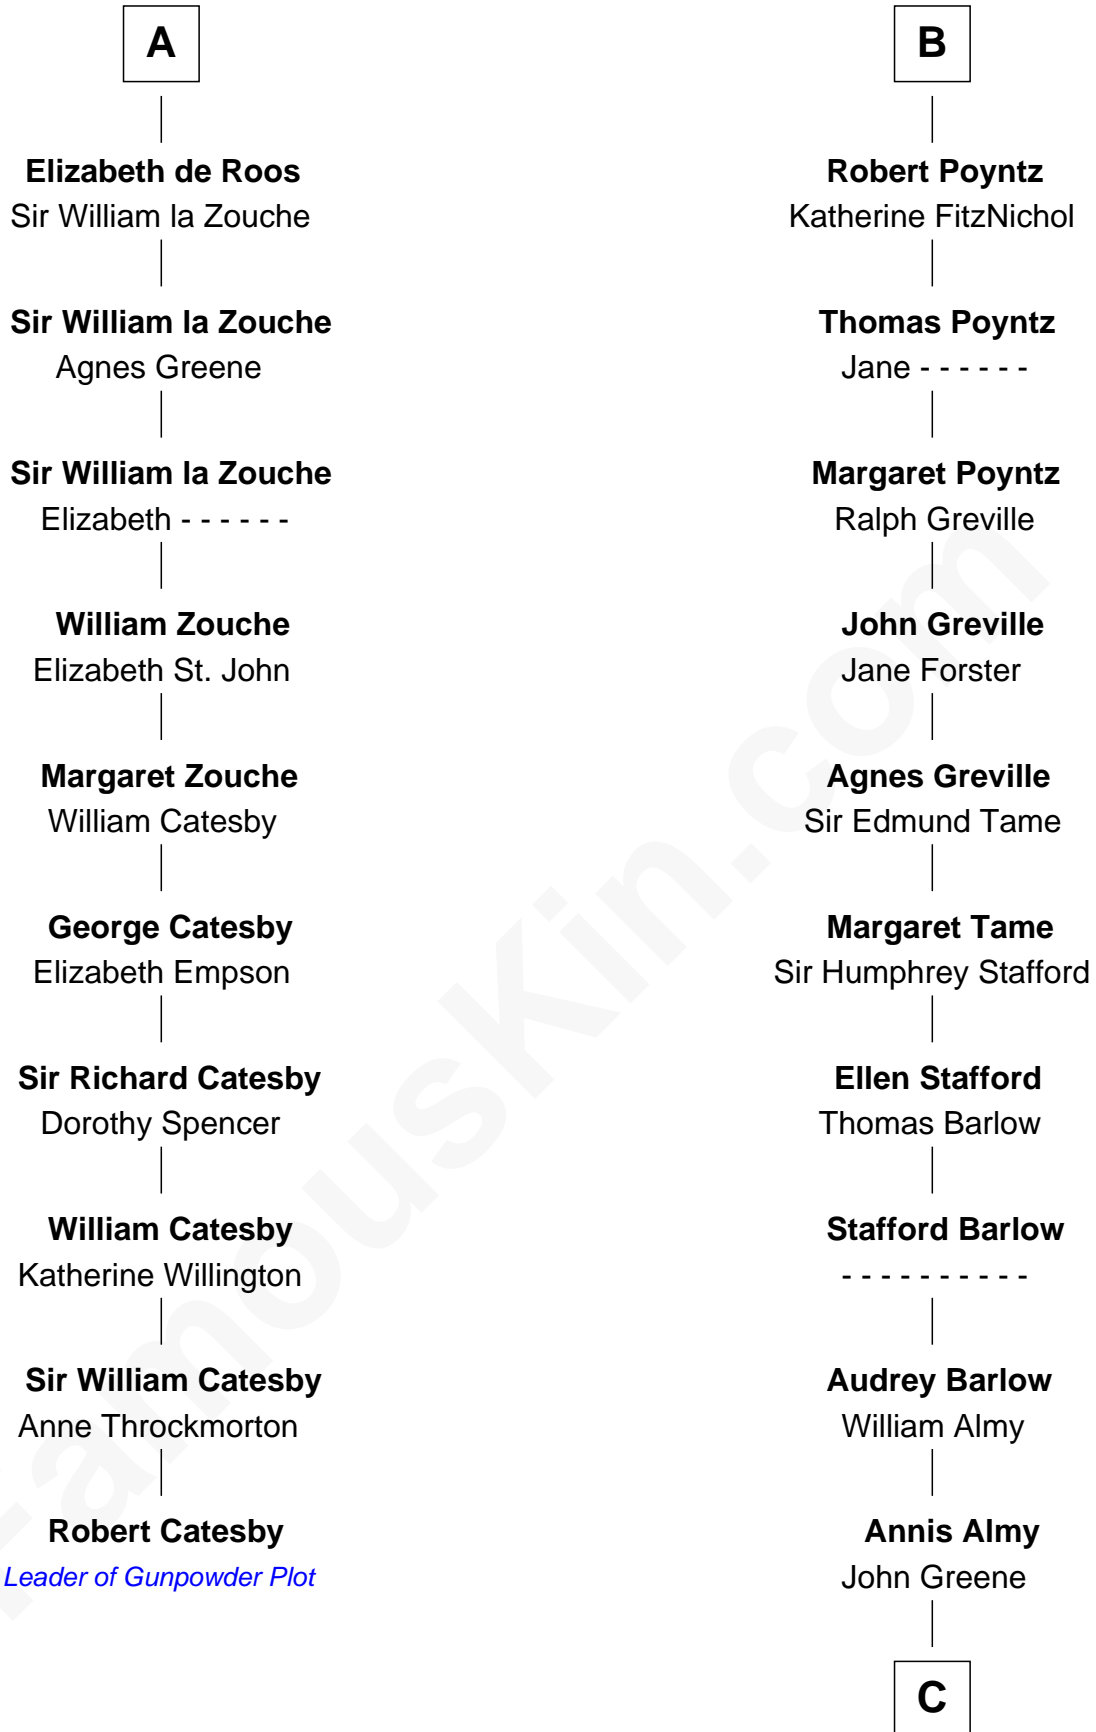

# FamousKin.com Relationship Chart of

**Robert Catesby**

*Leader of Gunpowder Plot*

16th cousin 5 times removed of

**Samuel Ward King**

*15th Governor of Rhode Island*

**C**

Samuel Greene

Mary Gorton

Samuel Greene

Sarah Coggeshall

Mercy Green

John Walton

Welthian Walton

William Borden King

Samuel Ward King