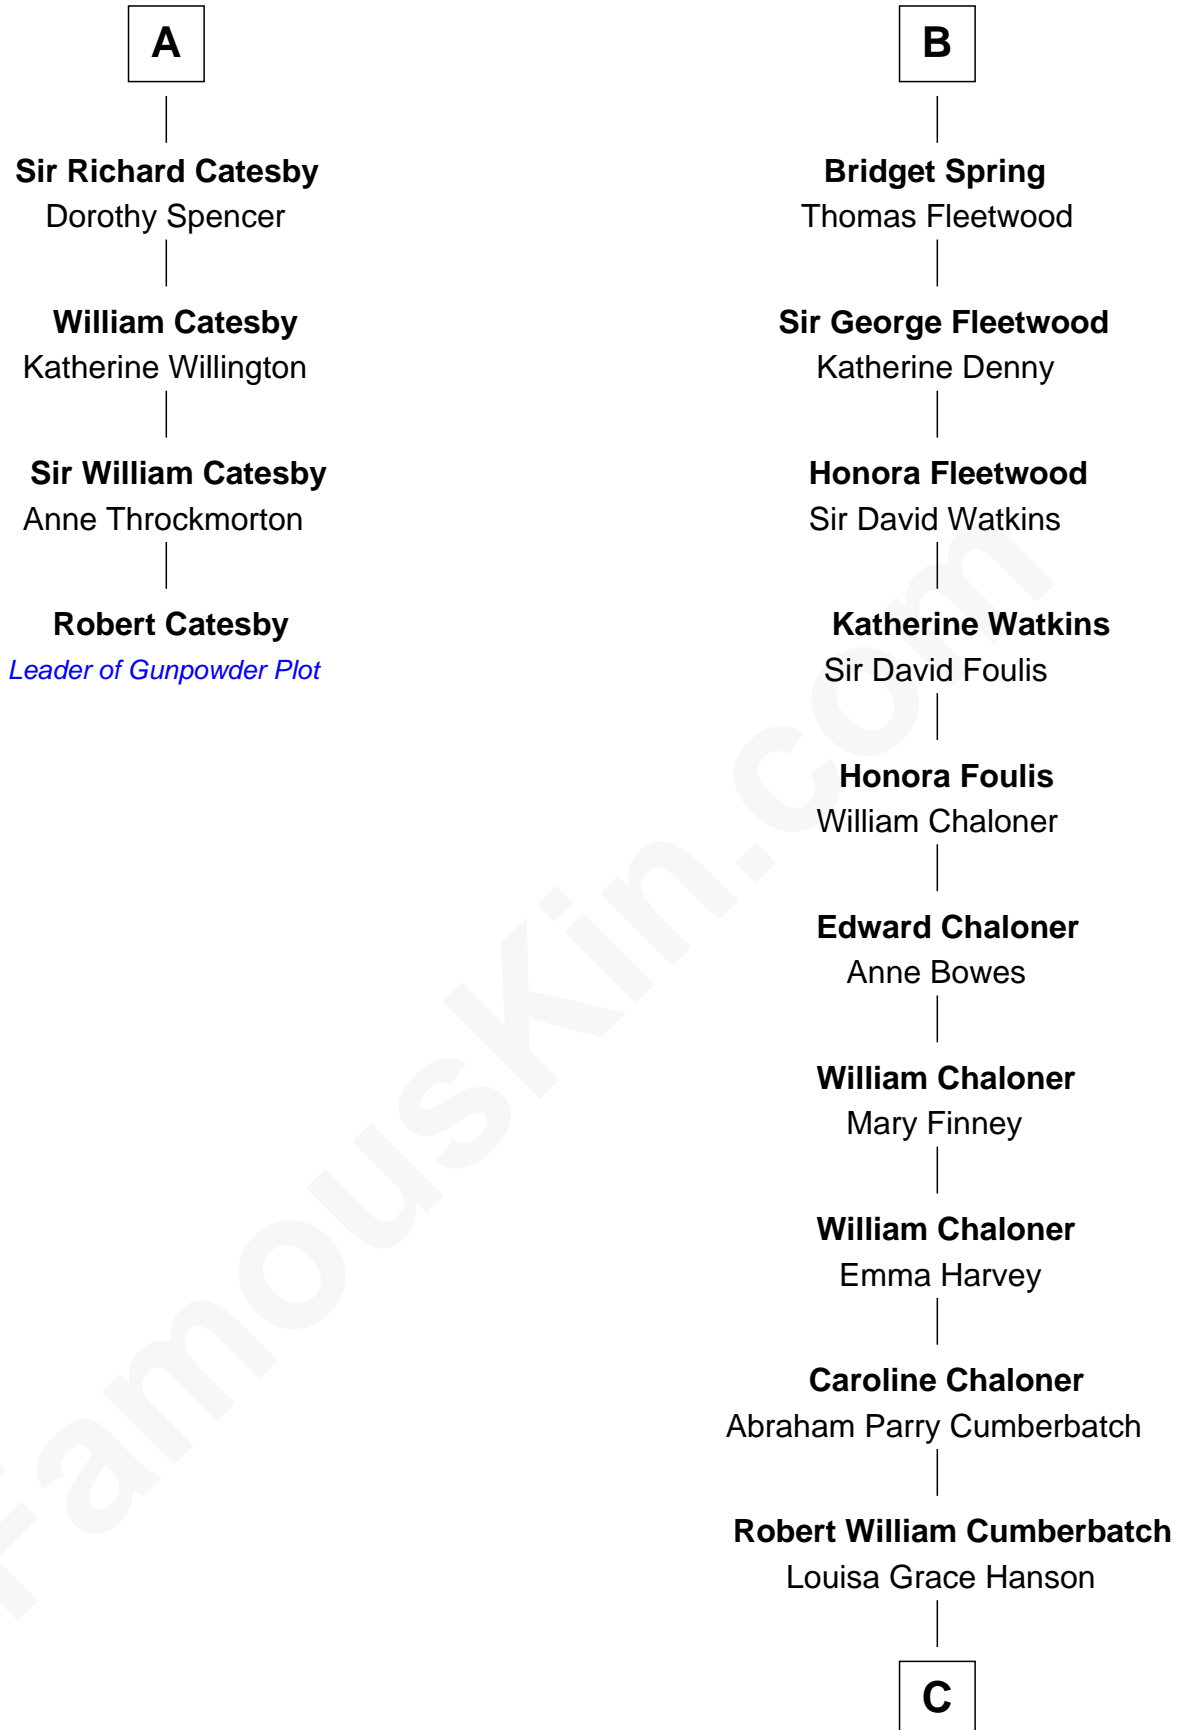

# FamousKin.com Relationship Chart of

**Robert Catesby**

*Leader of Gunpowder Plot*

10th cousin 10 times removed of

**Benedict Cumberbatch**

*Movie, Television and Stage Actor*

C

**Henry Alfred Cumberbatch**

Hélène Gertrude Rees

**Henry Carlton Cumberbatch**

Pauline Ellen Laing Congdon

**Timothy Carlton Congdon Cumberbatch**

Wanda Ventham

**Benedict Cumberbatch**

*Movie, Television and Stage Actor*