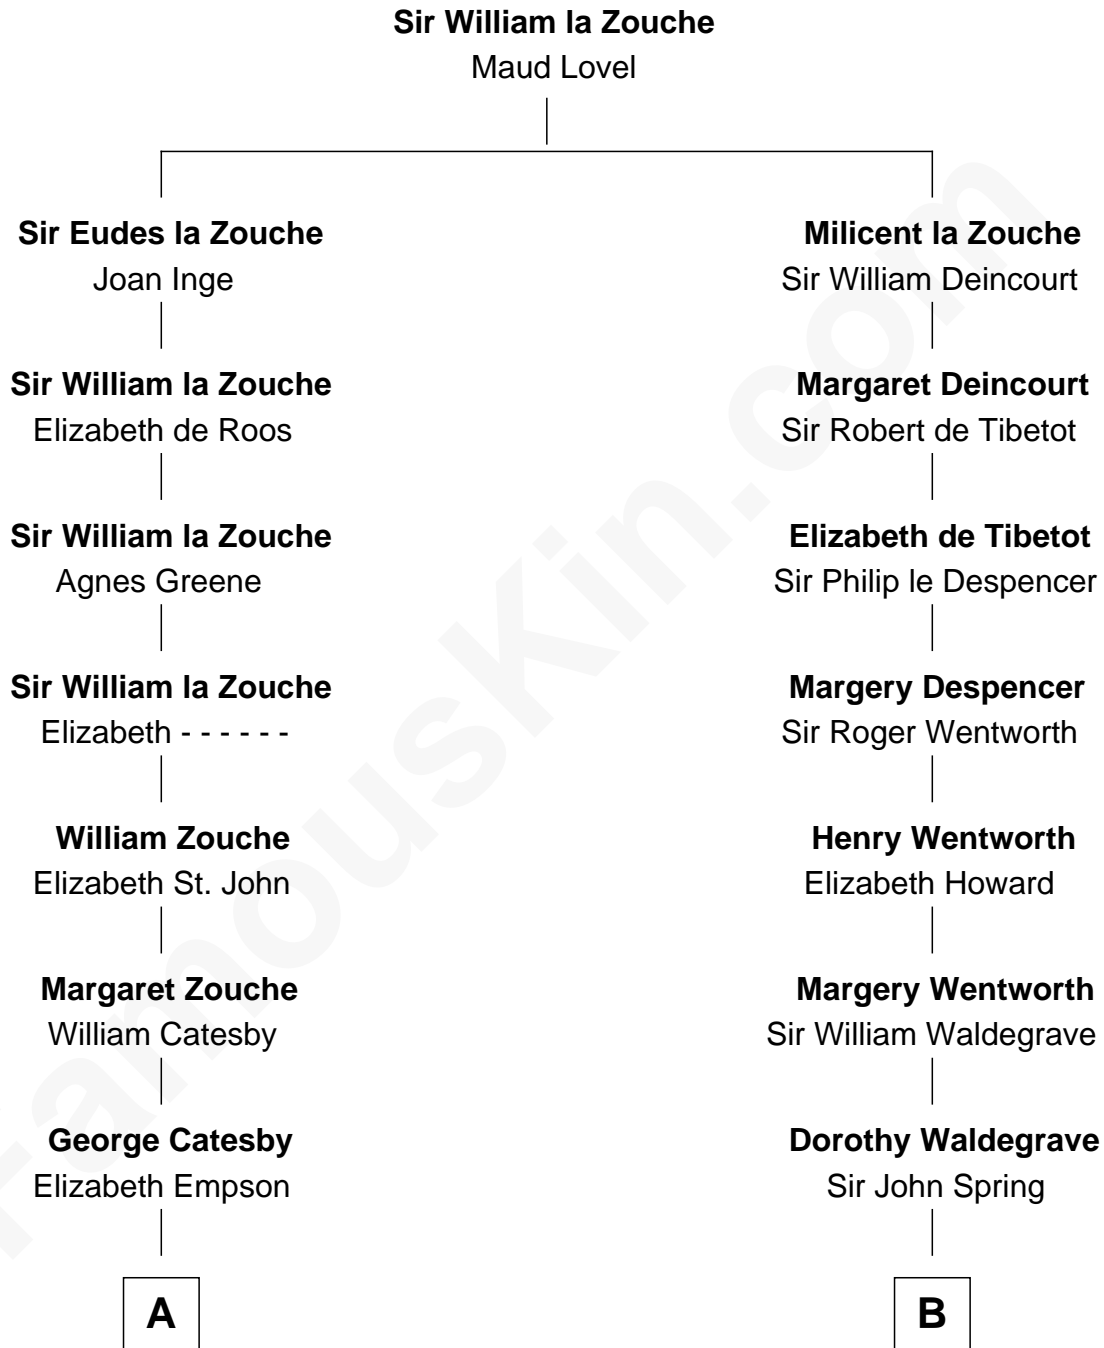

# FamousKin.com Relationship Chart of

**Robert Catesby**

*Leader of Gunpowder Plot*

10th cousin 10 times removed of

**Benedict Cumberbatch**

*Movie, Television and Stage Actor*

C

**Henry Alfred Cumberbatch**

Hélène Gertrude Rees

**Henry Carlton Cumberbatch**

Pauline Ellen Laing Congdon

**Timothy Carlton Congdon Cumberbatch**

Wanda Ventham

**Benedict Cumberbatch**

*Movie, Television and Stage Actor*